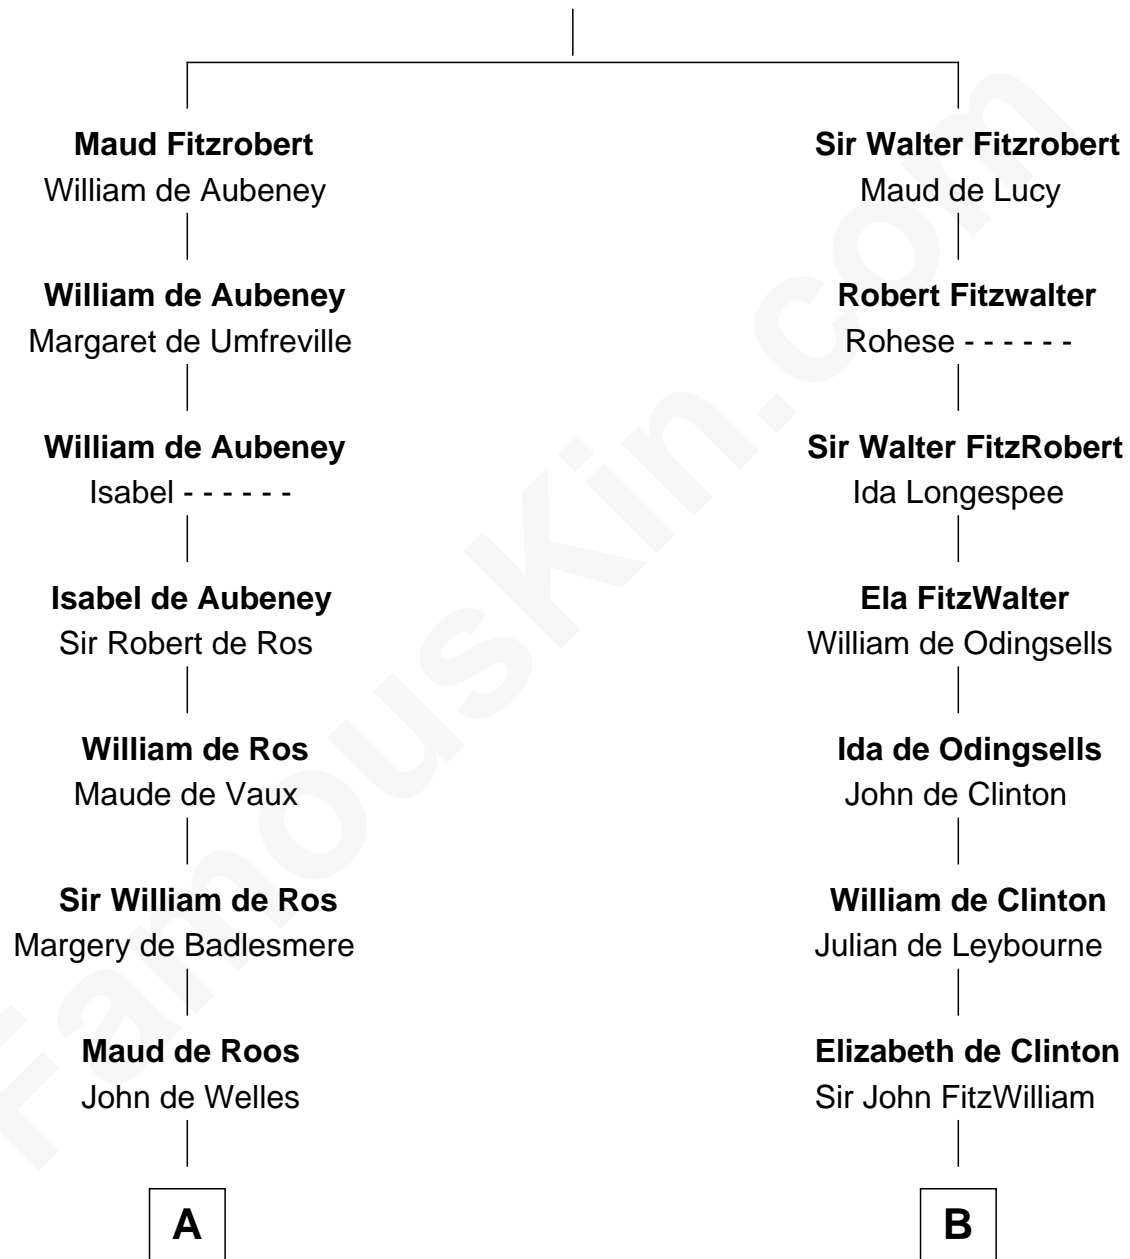

John Quincy Adams

6th U.S. President

Robert Fitzrichard

Maud de St. Liz