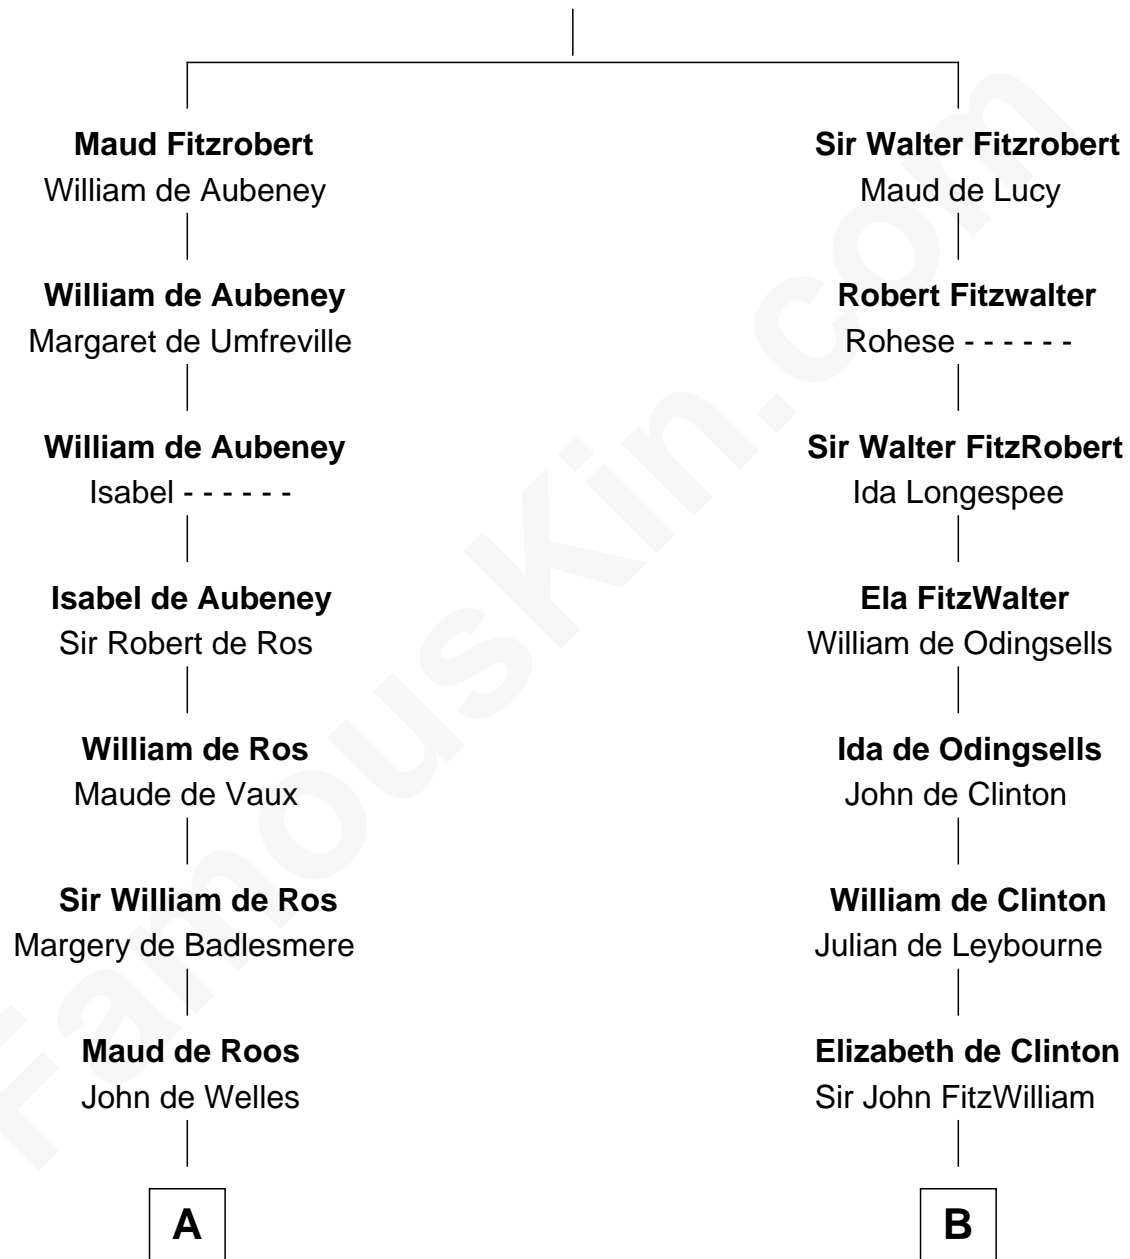

Robert Fitzrichard

Maud de St. Liz