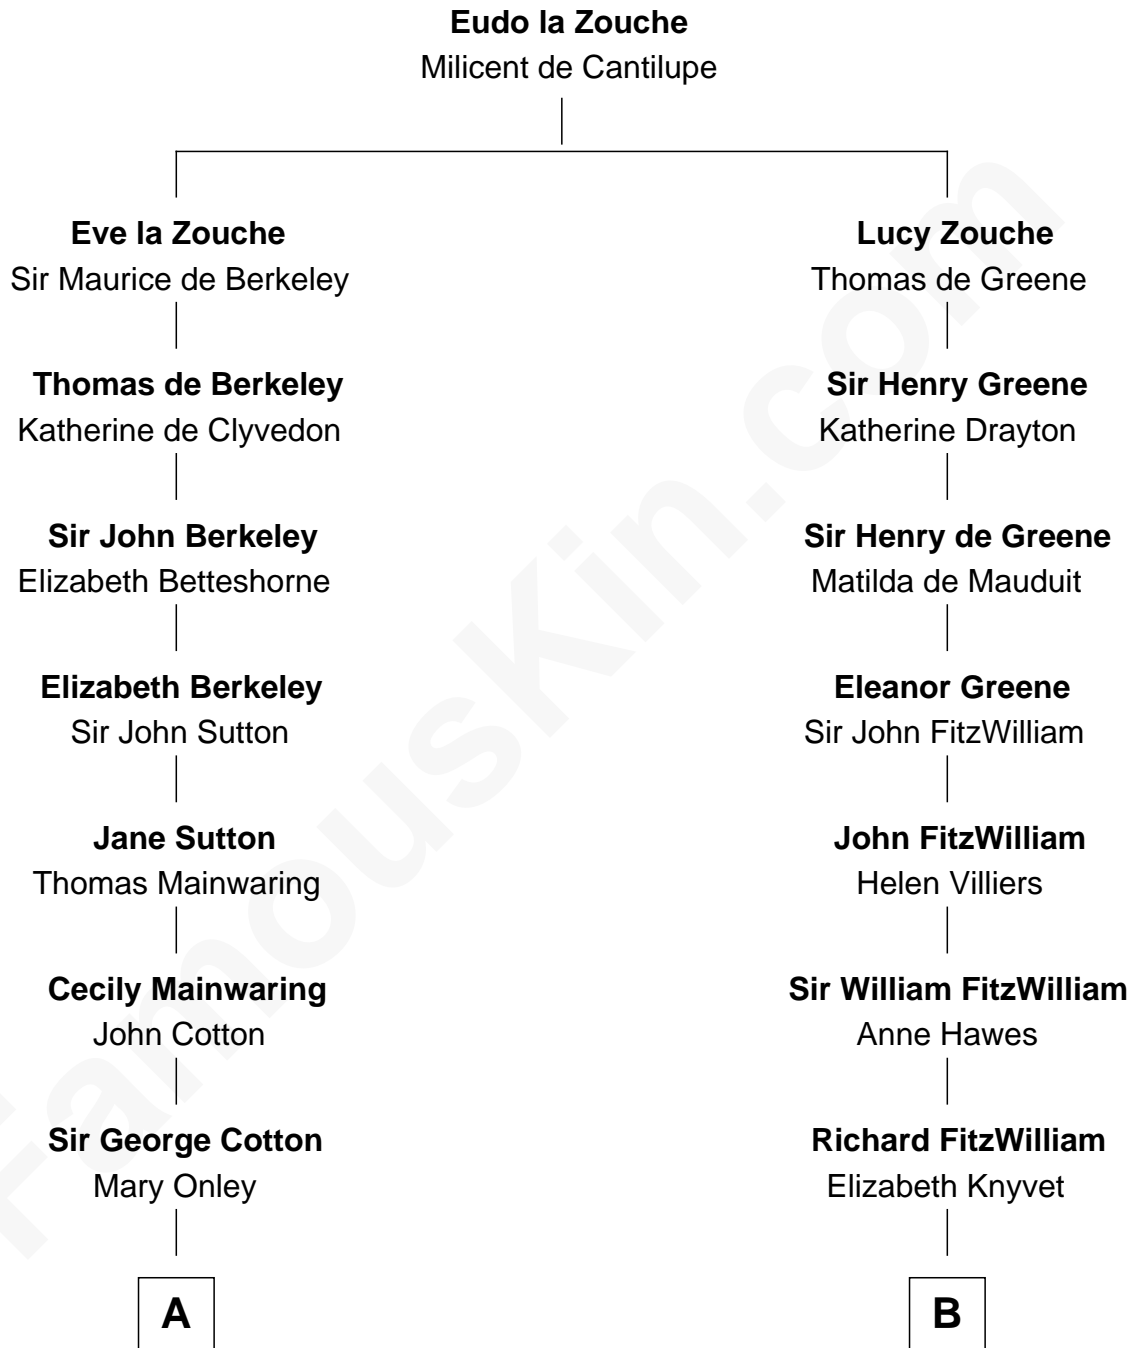

FamousKin.com

Relationship Chart of

Robert Abell

(c1605 - 1663) Great Migration Immigrant 1630

9th cousin 5 times removed of

Abigail (Smith) Adams

First Lady of President John Adams

A

Richard Cotton
Mary Mainwaring

Frances Cotton
George Abell

Robert Abell

Great Migration Immigrant 1630

B

Margaret FitzWilliam
Brian Robertson

Ann Robertson
Charles Touteville

Margaret Touteville
Rev. Thomas Shepard