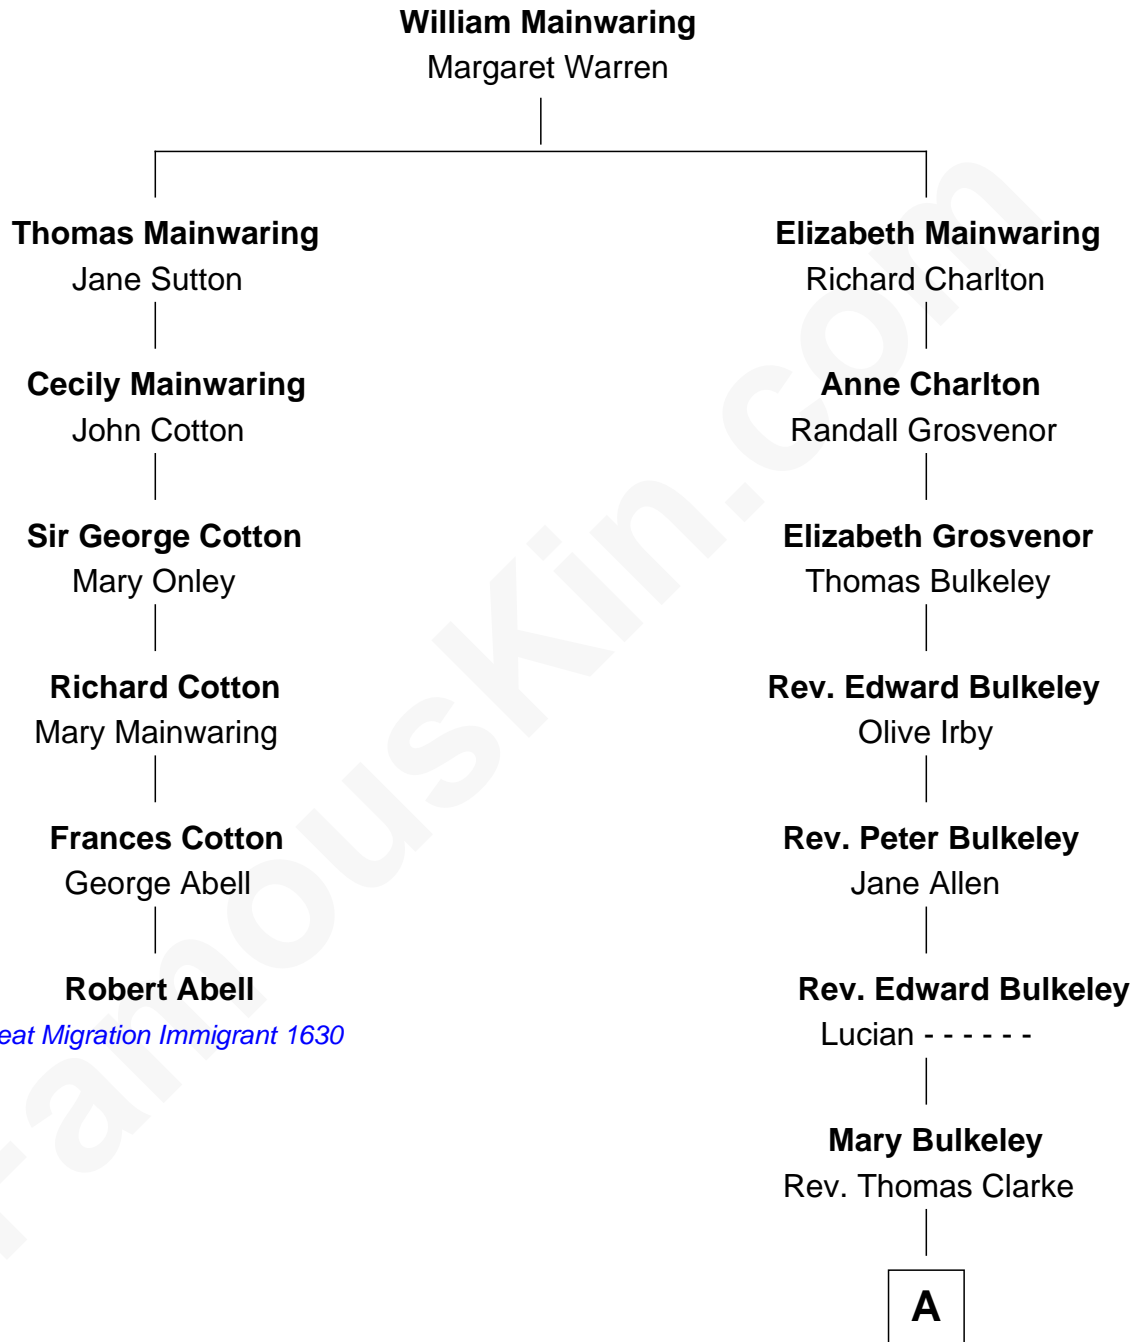

FamousKin.com Relationship Chart of

Robert Abell

(c1605 - 1663) *Great Migration Immigrant 1630*

5th cousin 4 times removed of

John Hancock

Signer of the Declaration of Independence

A

—
Elizabeth Clarke

John Hancock

—
Rev. John Hancock

Mary Hawke

—
John Hancock

Signer of Declaration of Independence

FamousKin.com