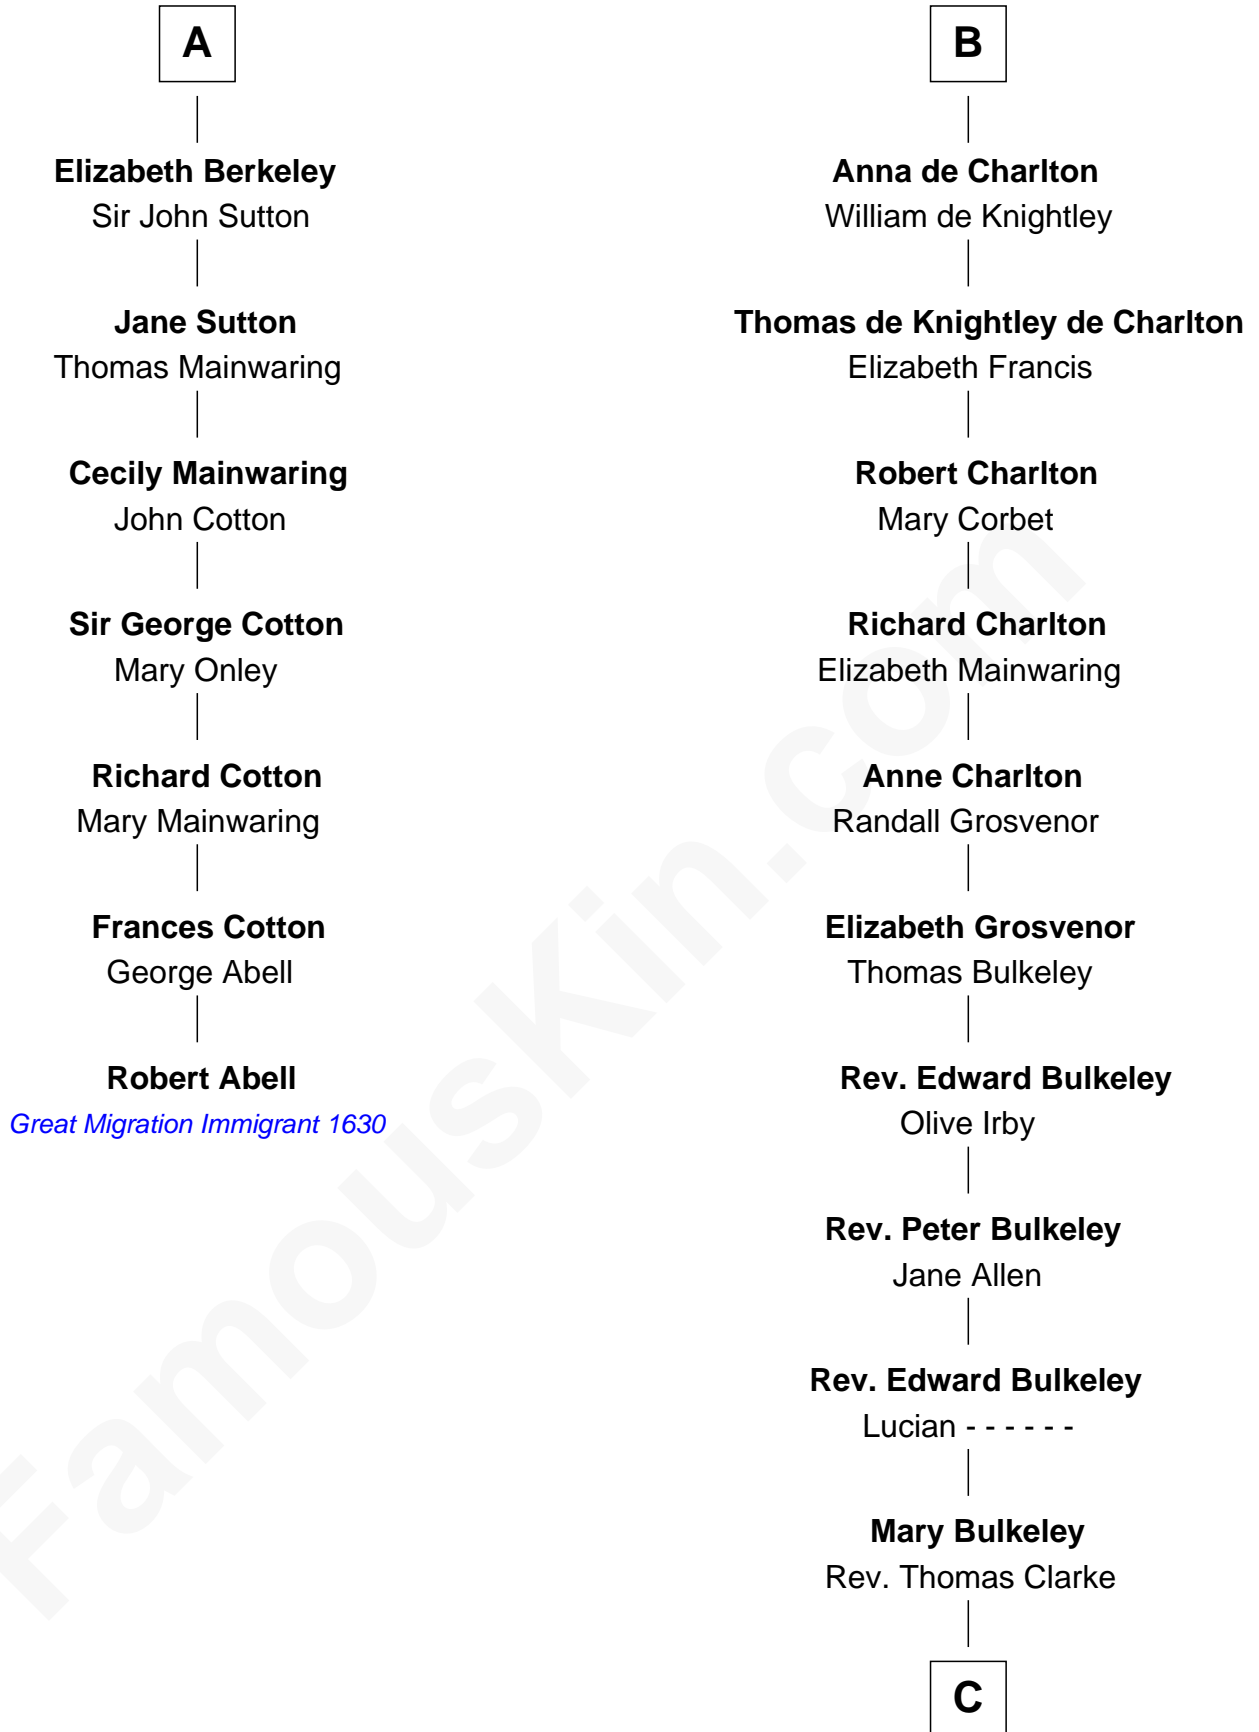

FamousKin.com Relationship Chart of

Robert Abell

(c1605 - 1663) Great Migration Immigrant 1630

13th cousin 6 times removed of

John Hancock

Signer of the Declaration of Independence

Henry II, King of England

Eleanor de Segrave

Elena Zouche

Alan de Charlton

Alan de Charlton

Margery FitzAer

Thomas de Charlton

B

C