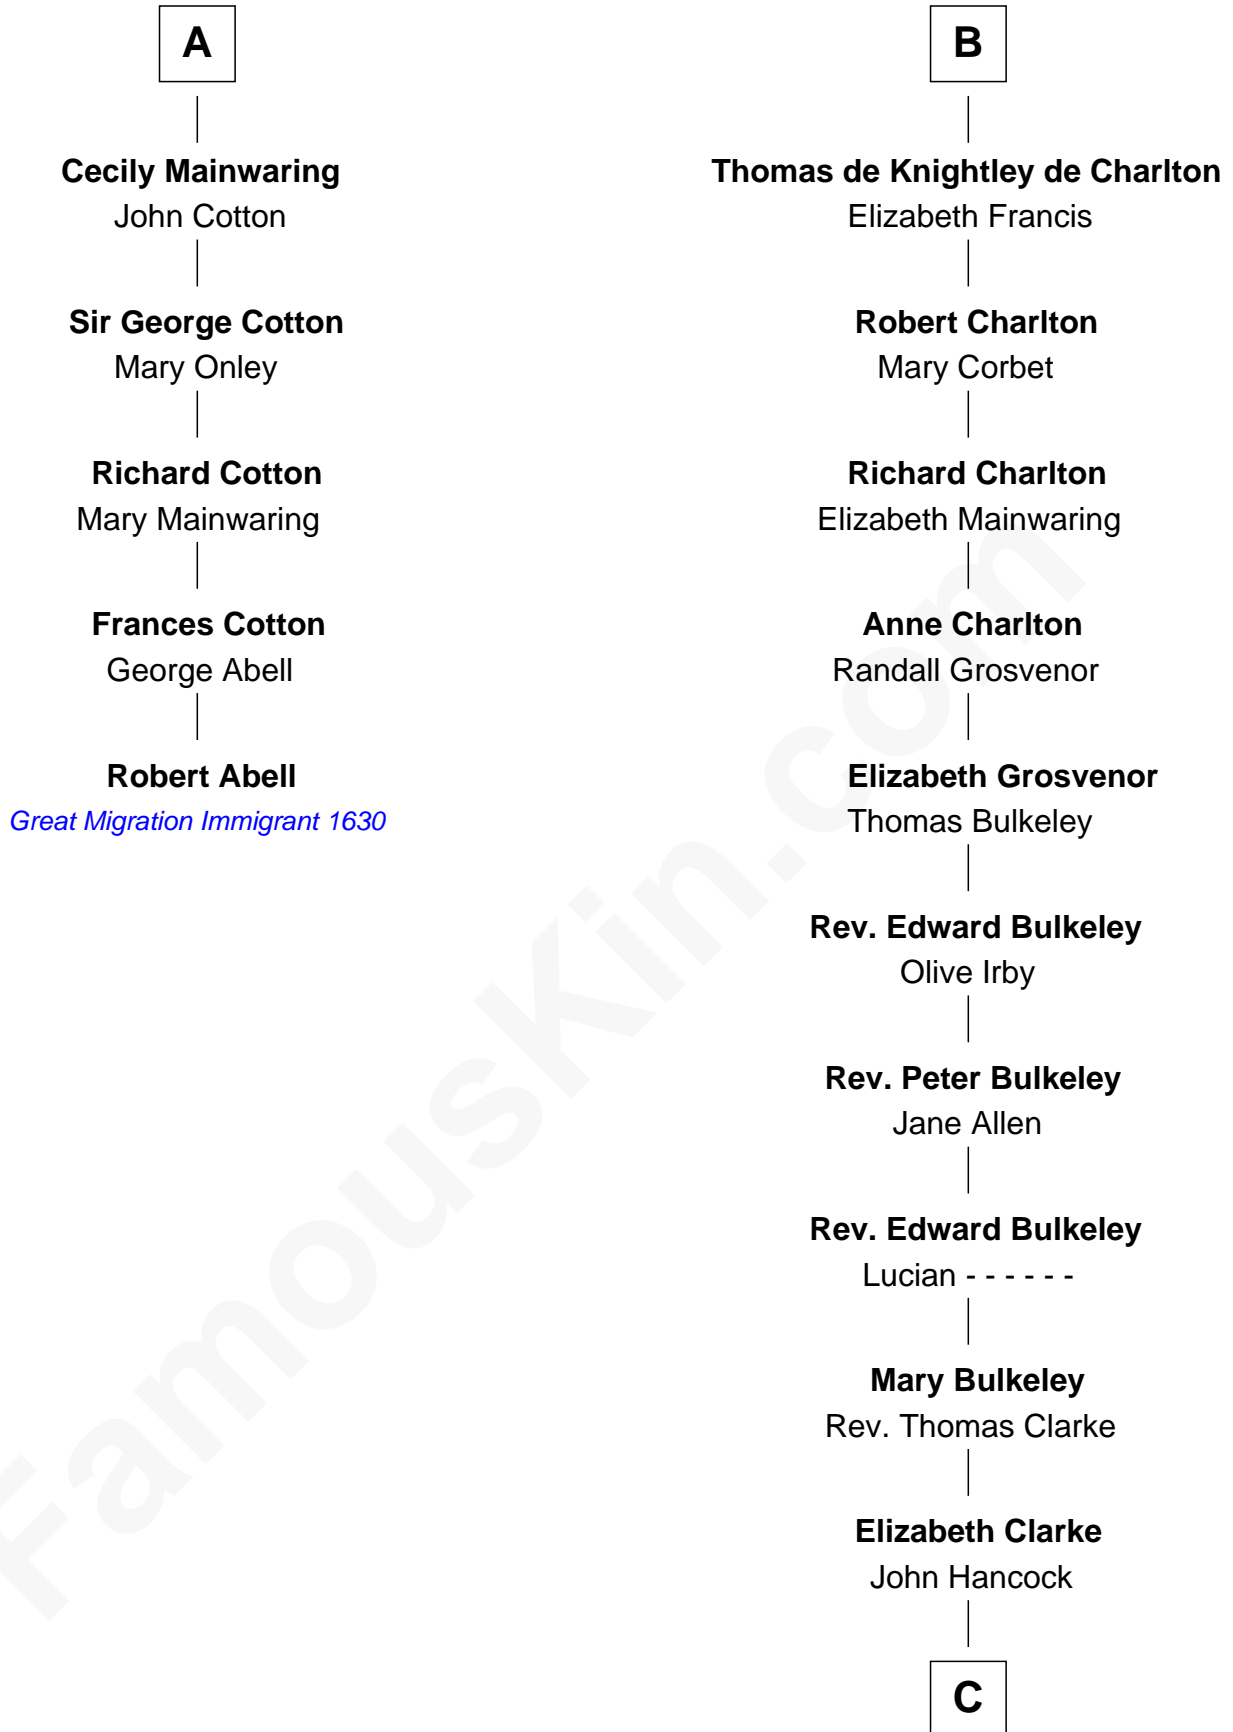

FamousKin.com Relationship Chart of

Robert Abell

(c1605 - 1663) Great Migration Immigrant 1630

11th cousin 7 times removed of

John Hancock

Signer of the Declaration of Independence

C

Rev. John Hancock

Mary Hawke

John Hancock

Signer of Declaration of Independence

FamousKin.com