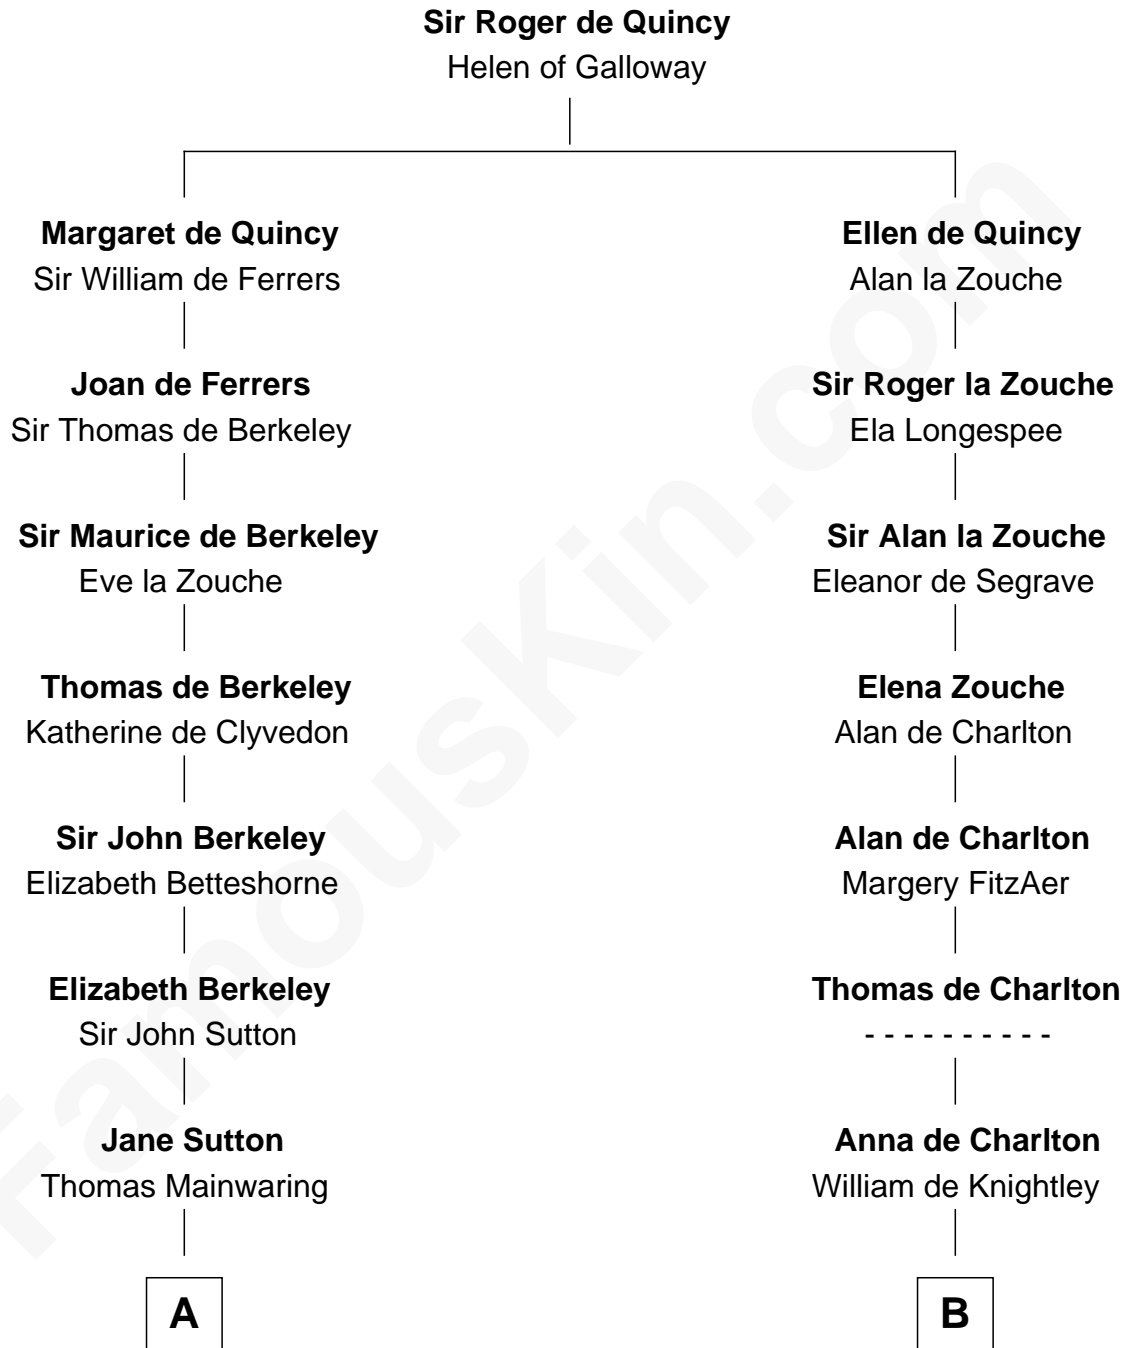

FamousKin.com Relationship Chart of

Robert Abell

(c1605 - 1663) Great Migration Immigrant 1630

11th cousin 7 times removed of

John Hancock

Signer of the Declaration of Independence

C

Rev. John Hancock

Mary Hawke

John Hancock

Signer of Declaration of Independence

FamousKin.com