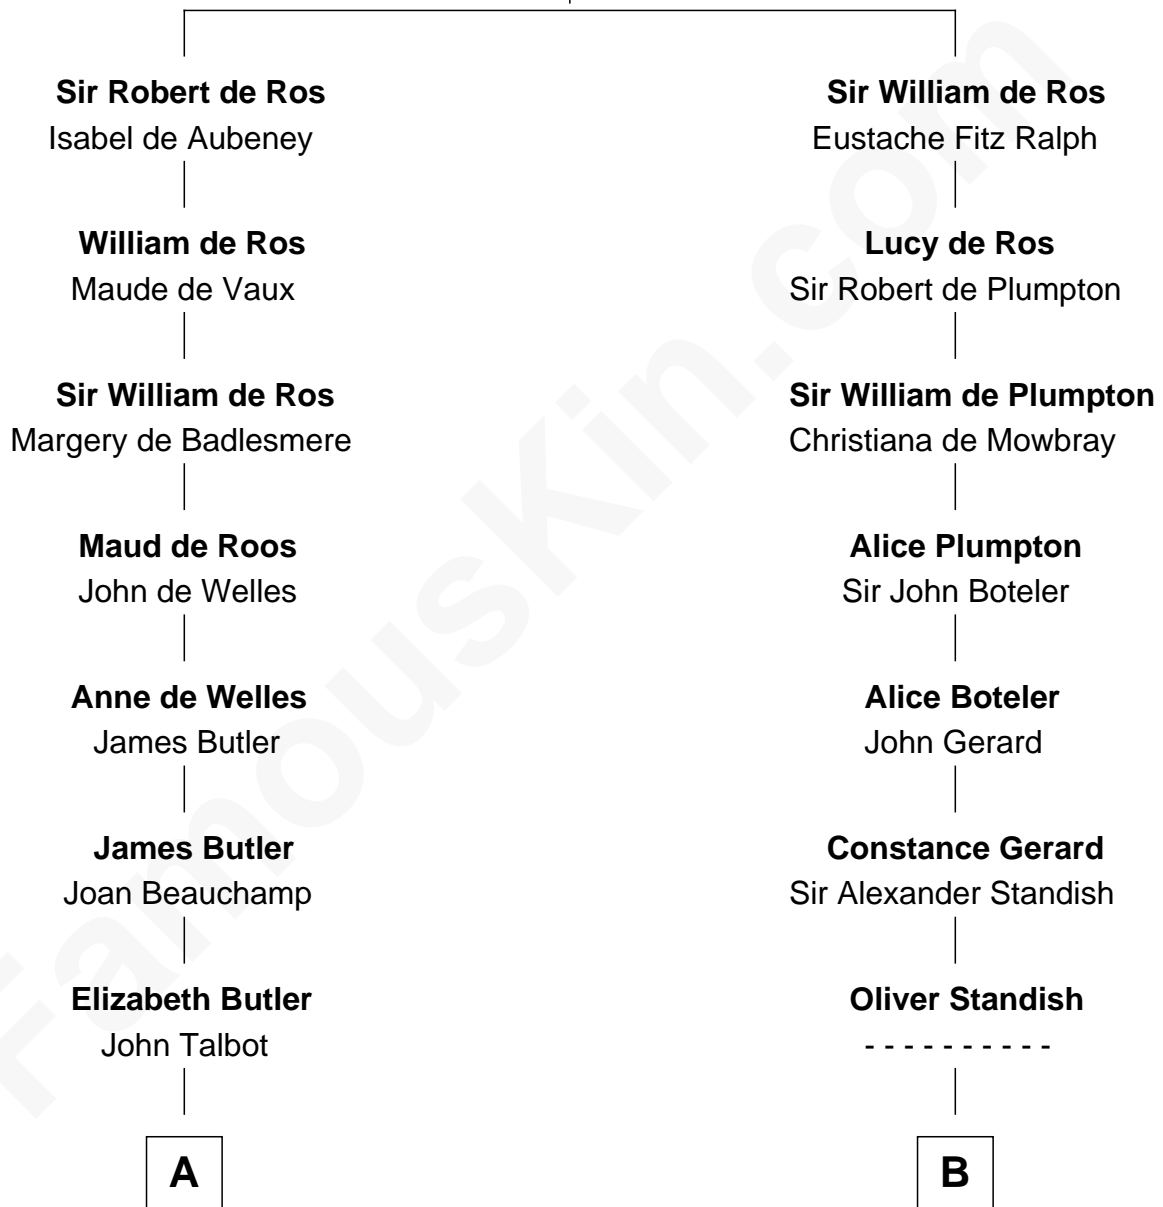

FamousKin.com Relationship Chart of

Robert Abell

(c1605 - 1663) Great Migration Immigrant 1630

13th cousin 3 times removed of

John Hancock

Signer of the Declaration of Independence

Sir William de Ros

Lucy FitzPiers

A

Ann Talbot
Sir Henry Vernon

Elizabeth Vernon
Sir Robert Corbet

Dorothy Corbet
Sir Richard Mainwaring

Sir Arthur Mainwaring
Margaret Mainwaring

Mary Mainwaring
Richard Cotton

Frances Cotton
George Abell

Robert Abell
Great Migration Immigrant 1630