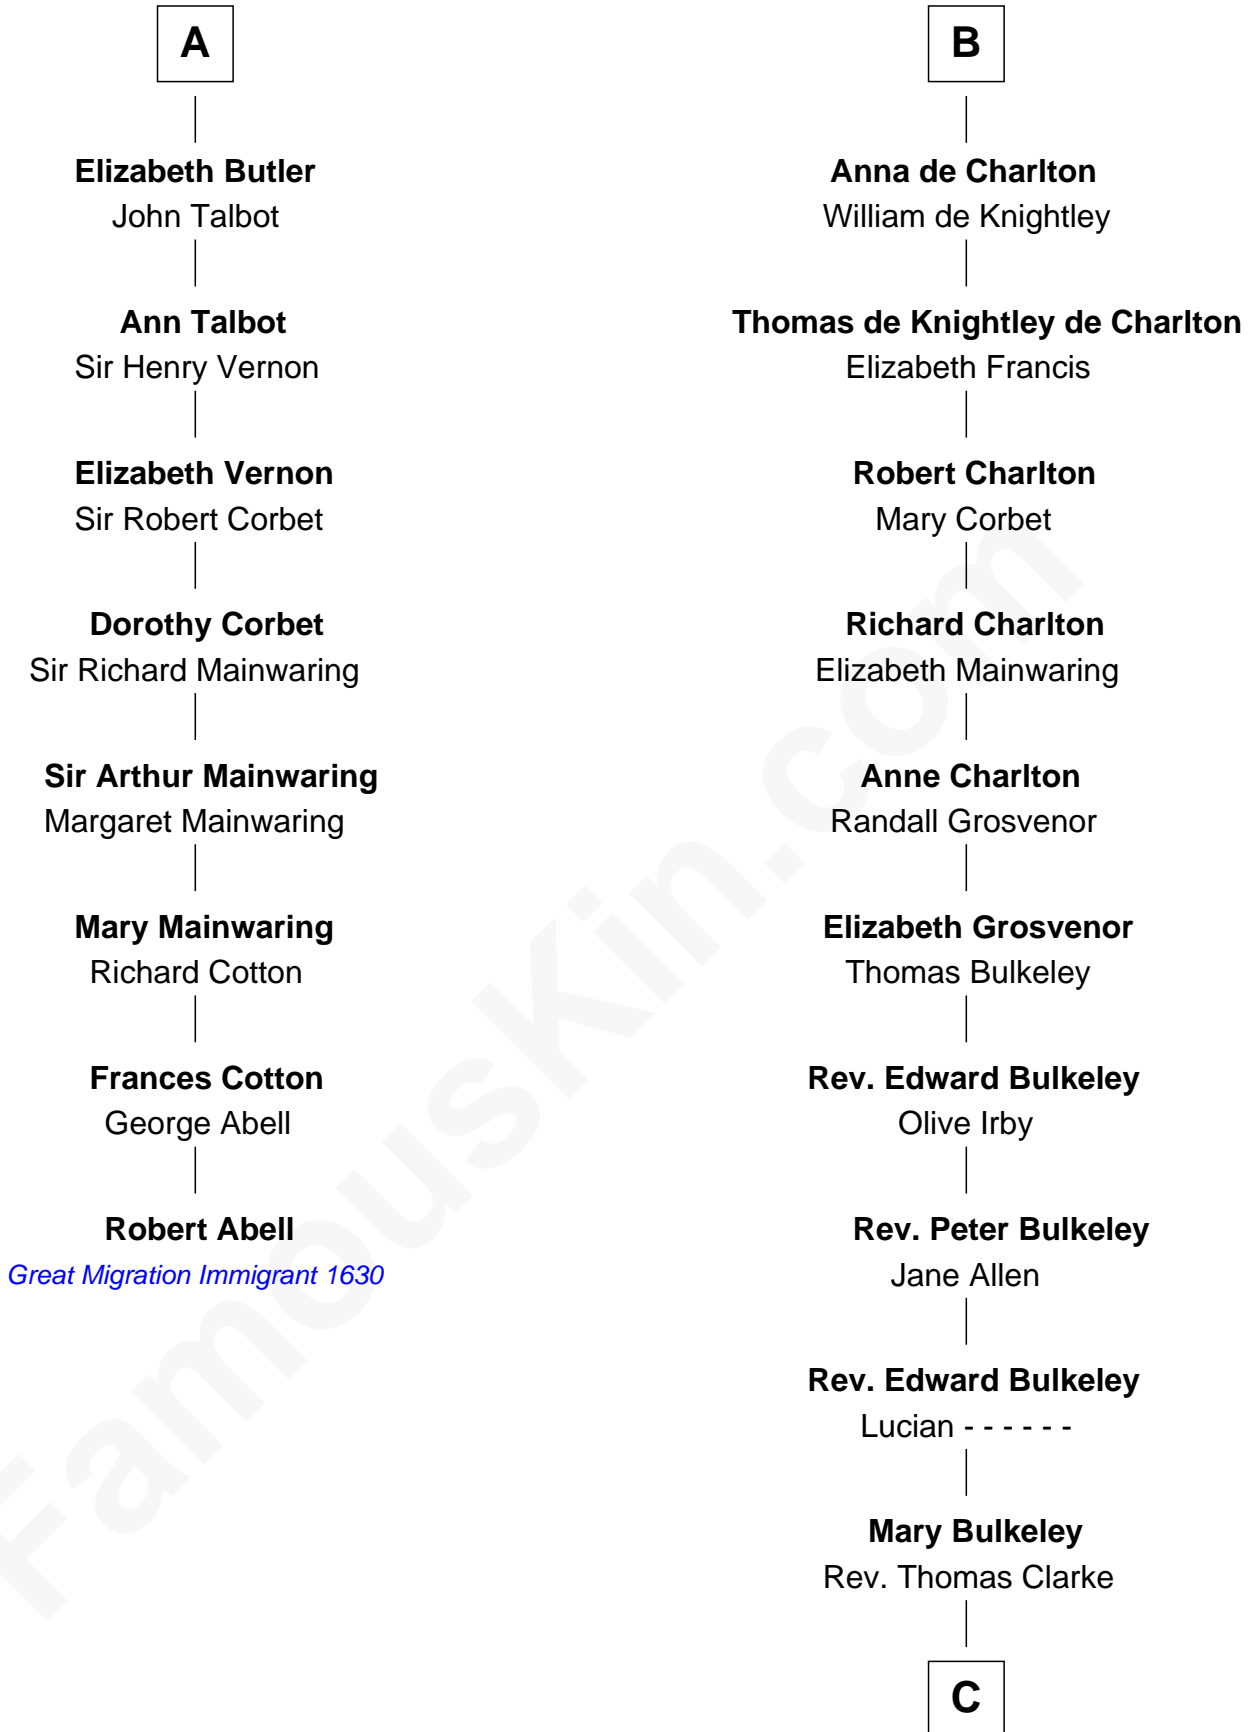

# FamousKin.com Relationship Chart of

**Robert Abell**

(c1605 - 1663) Great Migration Immigrant 1630

14th cousin 5 times removed of

**John Hancock**

Signer of the Declaration of Independence

**C**

—  
**Elizabeth Clarke**

John Hancock

—  
**Rev. John Hancock**

Mary Hawke

—  
**John Hancock**

*Signer of Declaration of Independence*

FamousKin.com