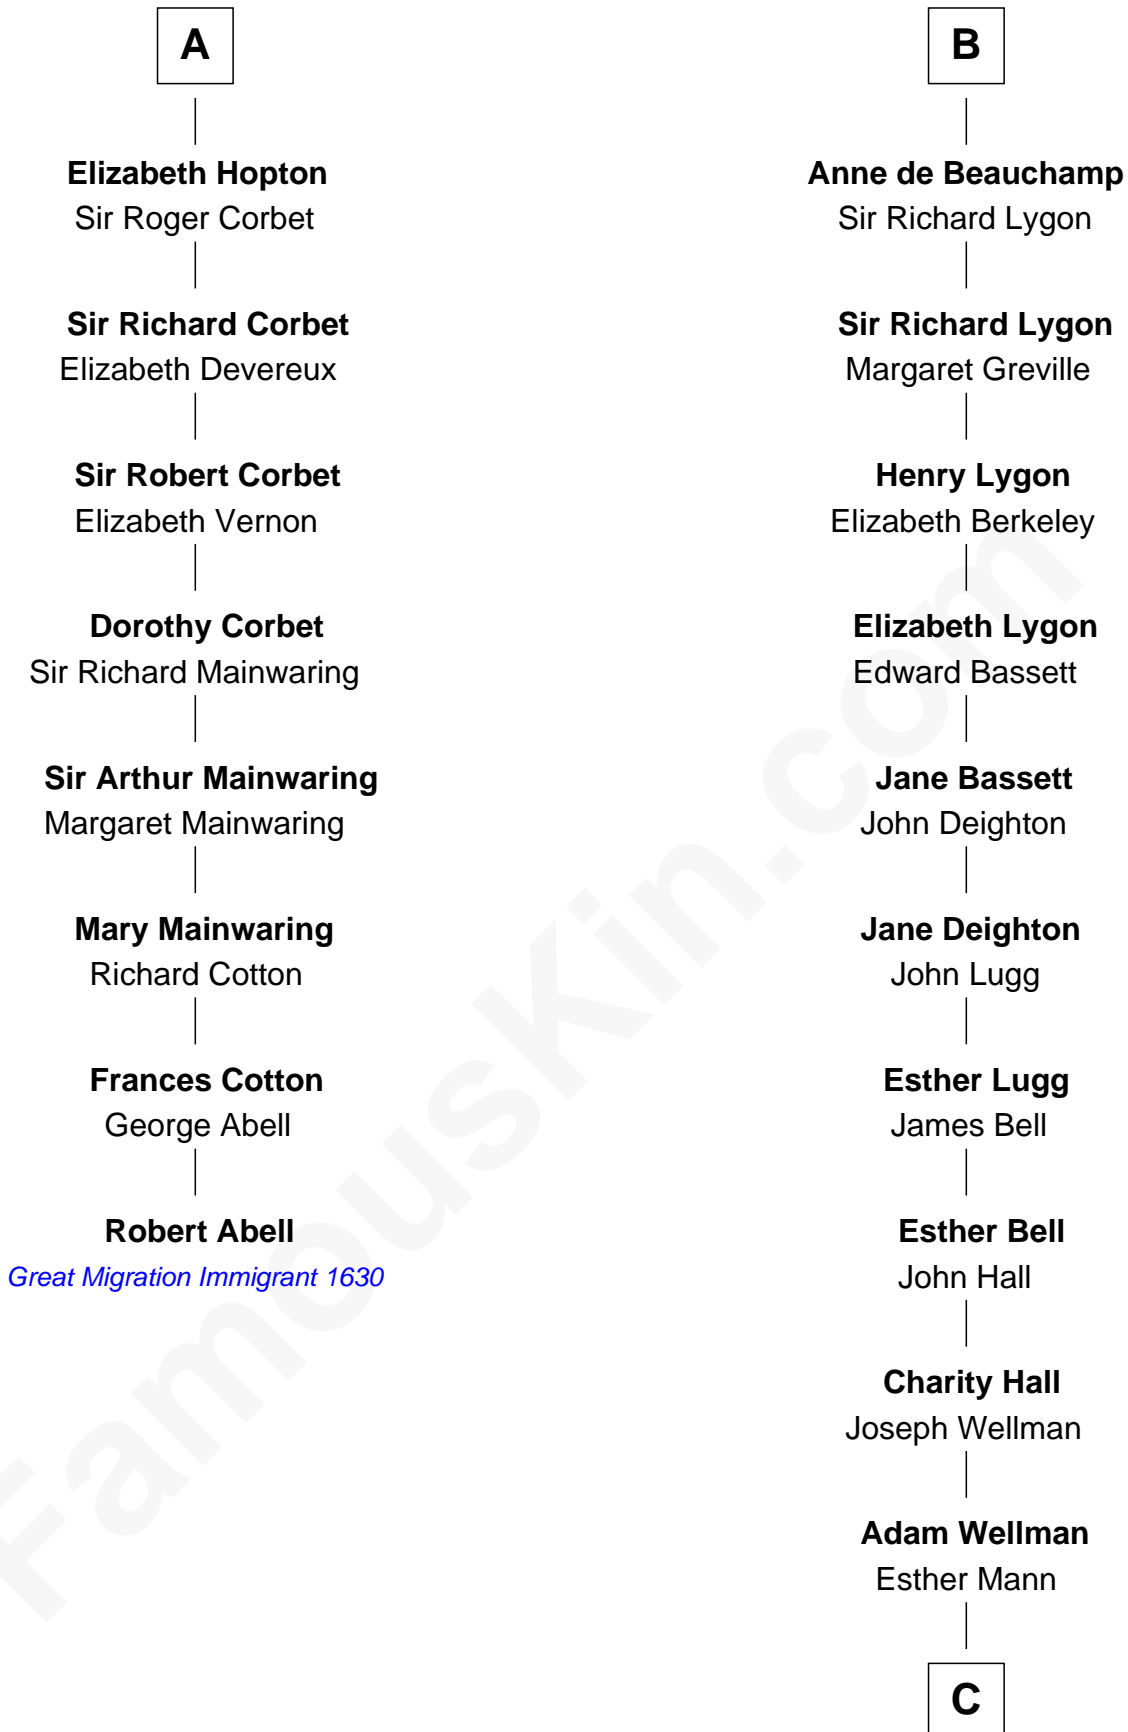

FamousKin.com Relationship Chart of

Robert Abell

(c1605 - 1663) Great Migration Immigrant 1630

14th cousin 6 times removed of

Jack London

Author of "The Call of the Wild"

John de Botetourte

Maud FitzThomas

C

Joel Wellman

Betsey Baker

Marshall Daniel Wellman

Eleanor Garrett Jones

Flora Wellman

William Henry Chaney

Jack London