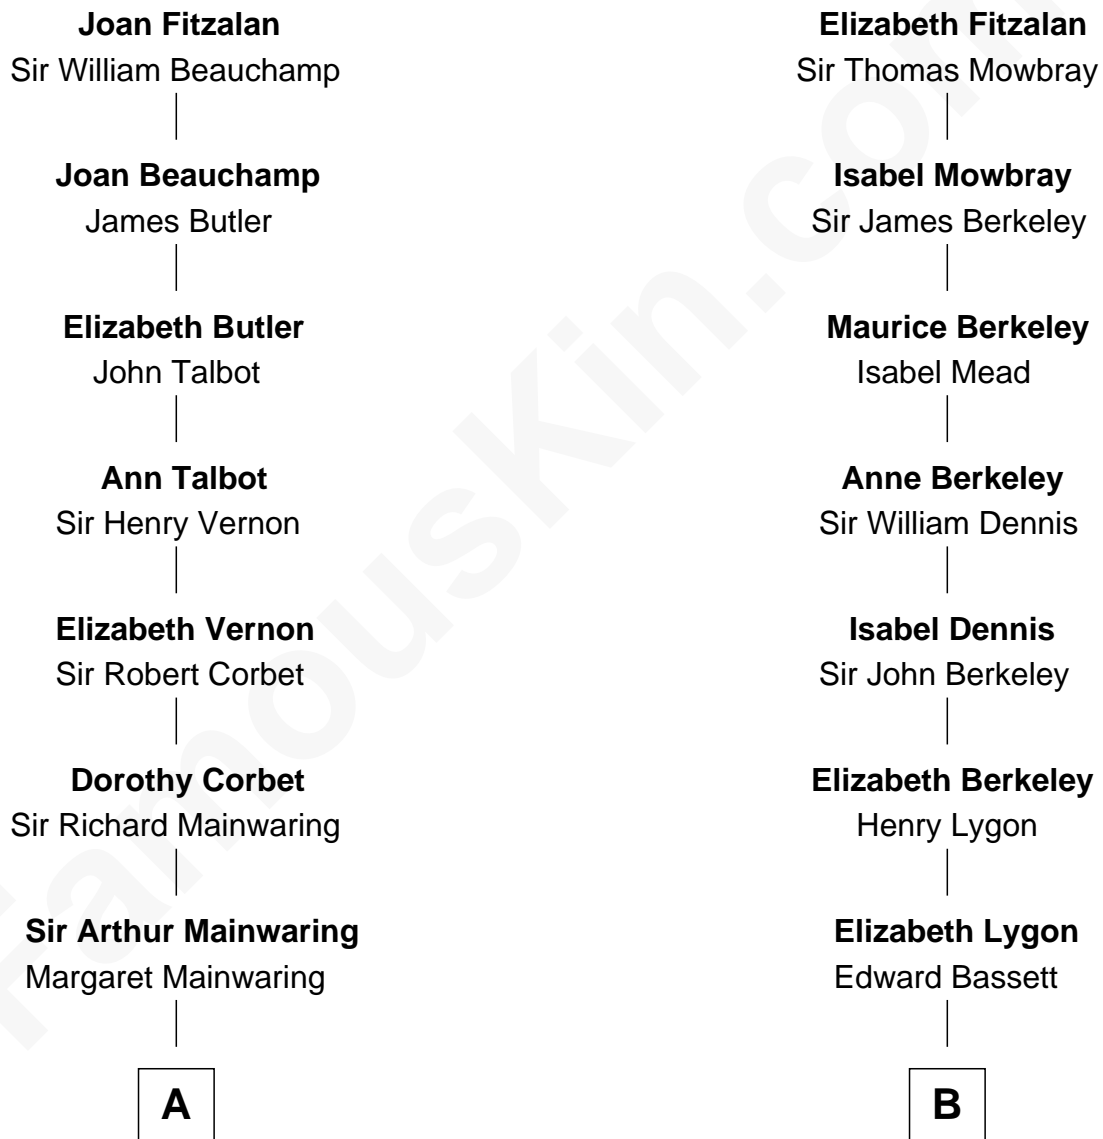

FamousKin.com Relationship Chart of

Robert Abell

(c1605 - 1663) Great Migration Immigrant 1630

9th cousin 7 times removed of

Jack London

Author of "The Call of the Wild"

Sir Richard Fitzalan

Elizabeth de Bohun

A

Mary Mainwaring

Richard Cotton

Frances Cotton

George Abell

Robert Abell

Great Migration Immigrant 1630

B