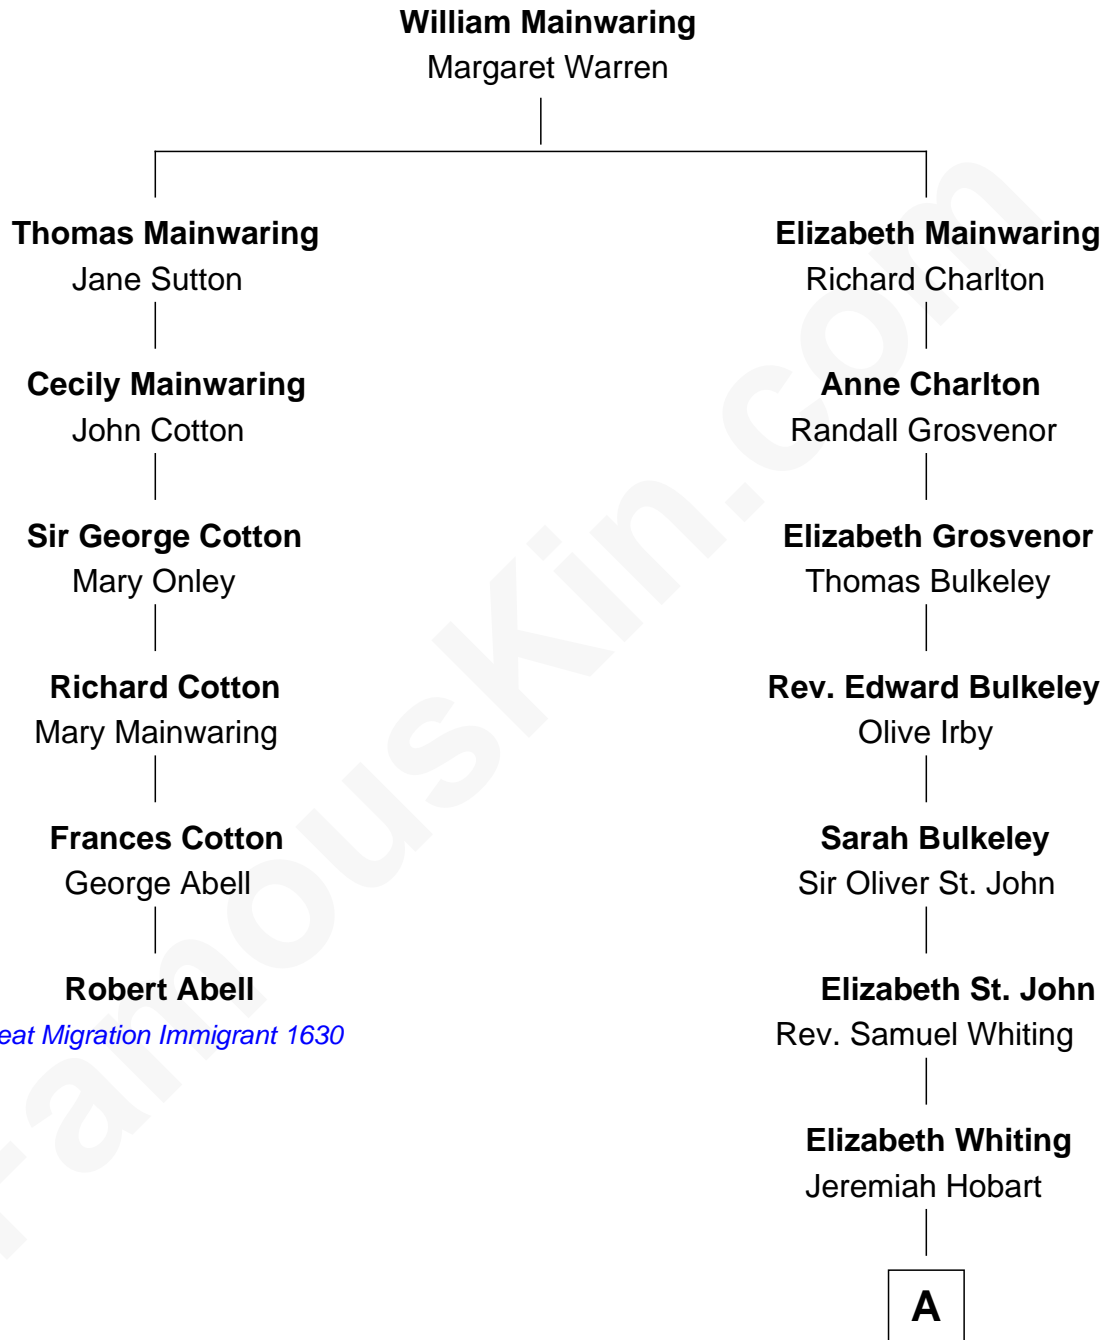

# FamousKin.com Relationship Chart of

**Robert Abell**

(c1605 - 1663) *Great Migration Immigrant 1630*

5th cousin 10 times removed of

**John Kerry**

68th U.S. Secretary of State

**A**

**Dorothy Hobart**

Daniel Mason

**Jeremiah Mason**

Mary Clark

**Jeremiah Mason**

Elizabeth Fitch

**Jeremiah Mason**

Mary Means

**Robert Means Mason**

Sarah Ellen Francis

**Elizabeth Mason**

Robert Charles Winthrop

**Margaret Tyndal Winthrop**

James Grant Forbes

**Rosemary Isabel Forbes**

Richard John Kerry

**John Kerry**