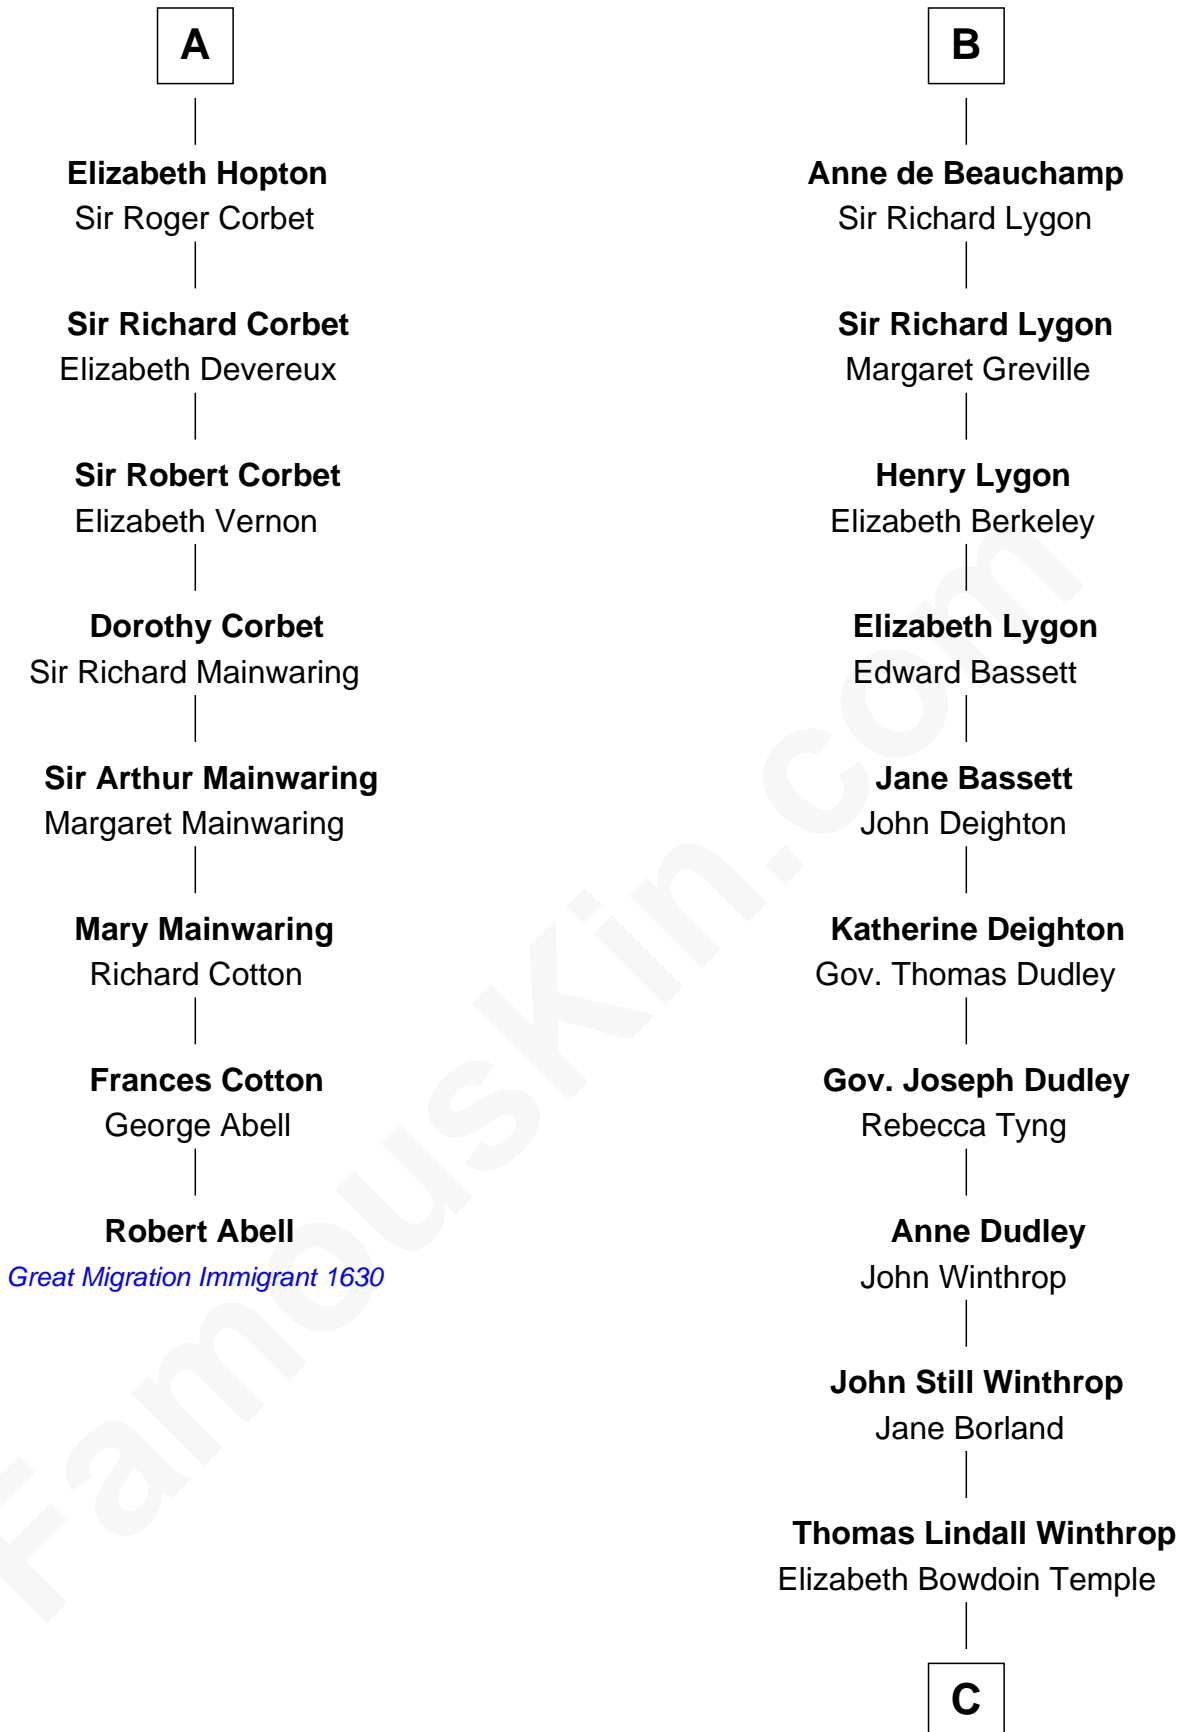

FamousKin.com

Relationship Chart of

Robert Abell

(c1605 - 1663) Great Migration Immigrant 1630

14th cousin 7 times removed of

John Kerry

68th U.S. Secretary of State

John de Botetourte

Maud FitzThomas

C

Robert Charles Winthrop
Elizabeth Cabot Blanchard

Robert Charles Winthrop
Elizabeth Mason

Margaret Tyndal Winthrop
James Grant Forbes

Rosemary Isabel Forbes
Richard John Kerry

John Kerry
68th U.S. Secretary of State