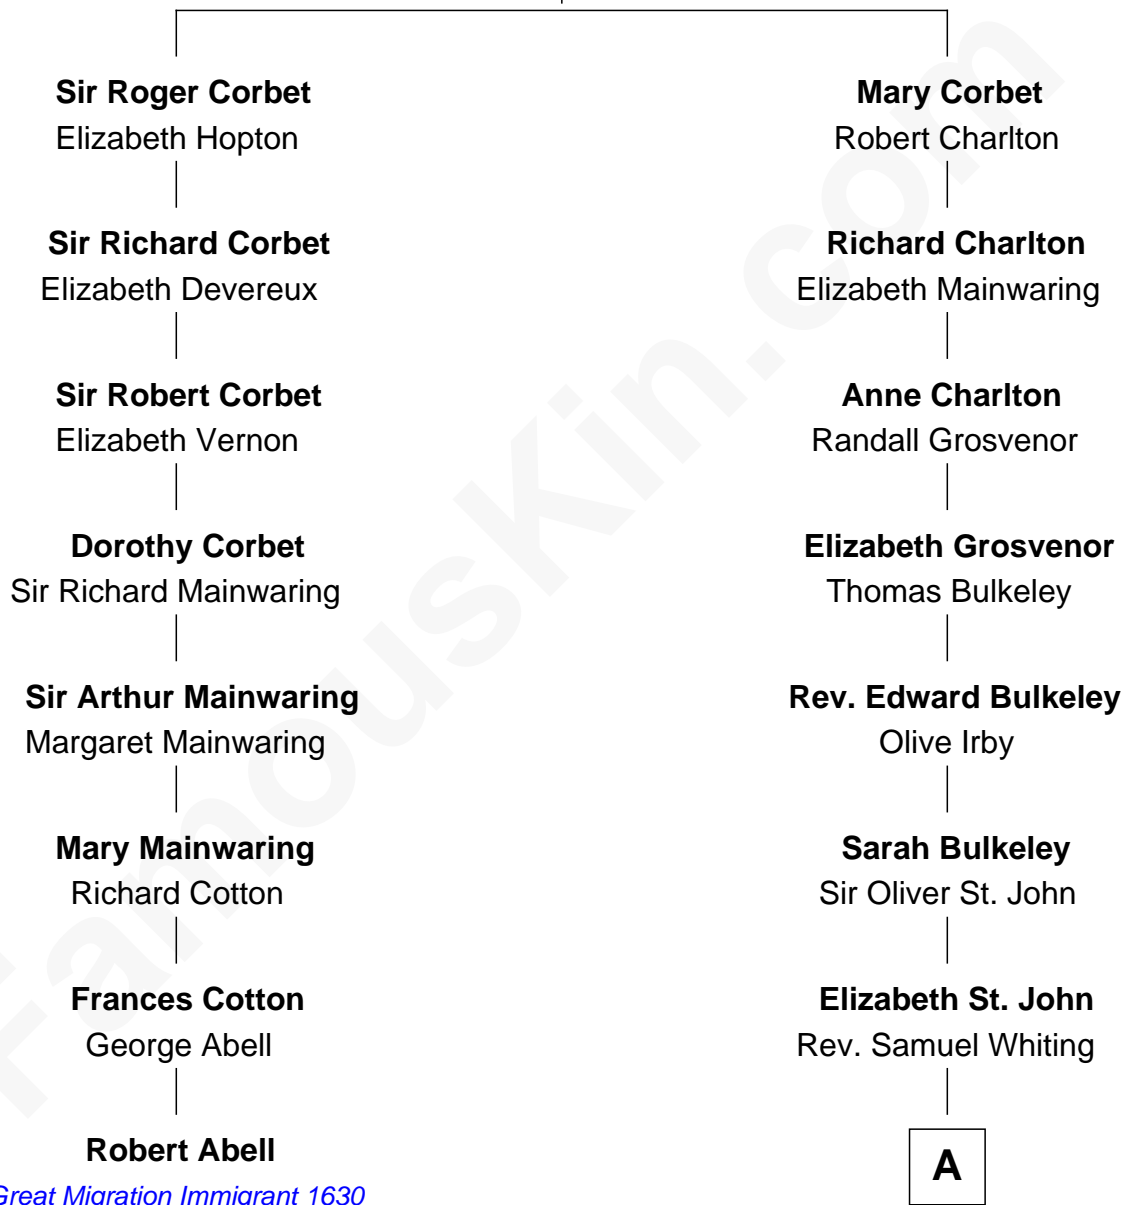

FamousKin.com Relationship Chart of

Robert Abell

(c1605 - 1663) *Great Migration Immigrant 1630*

7th cousin 9 times removed of

John Kerry

68th U.S. Secretary of State

Sir Robert Corbet

Margaret - - - - -

A

Elizabeth Whiting

Jeremiah Hobart

Dorothy Hobart

Daniel Mason

Jeremiah Mason

Mary Clark

Jeremiah Mason

Elizabeth Fitch

Jeremiah Mason

Mary Means

Robert Means Mason

Sarah Ellen Francis

Elizabeth Mason

Robert Charles Winthrop

Margaret Tyndal Winthrop