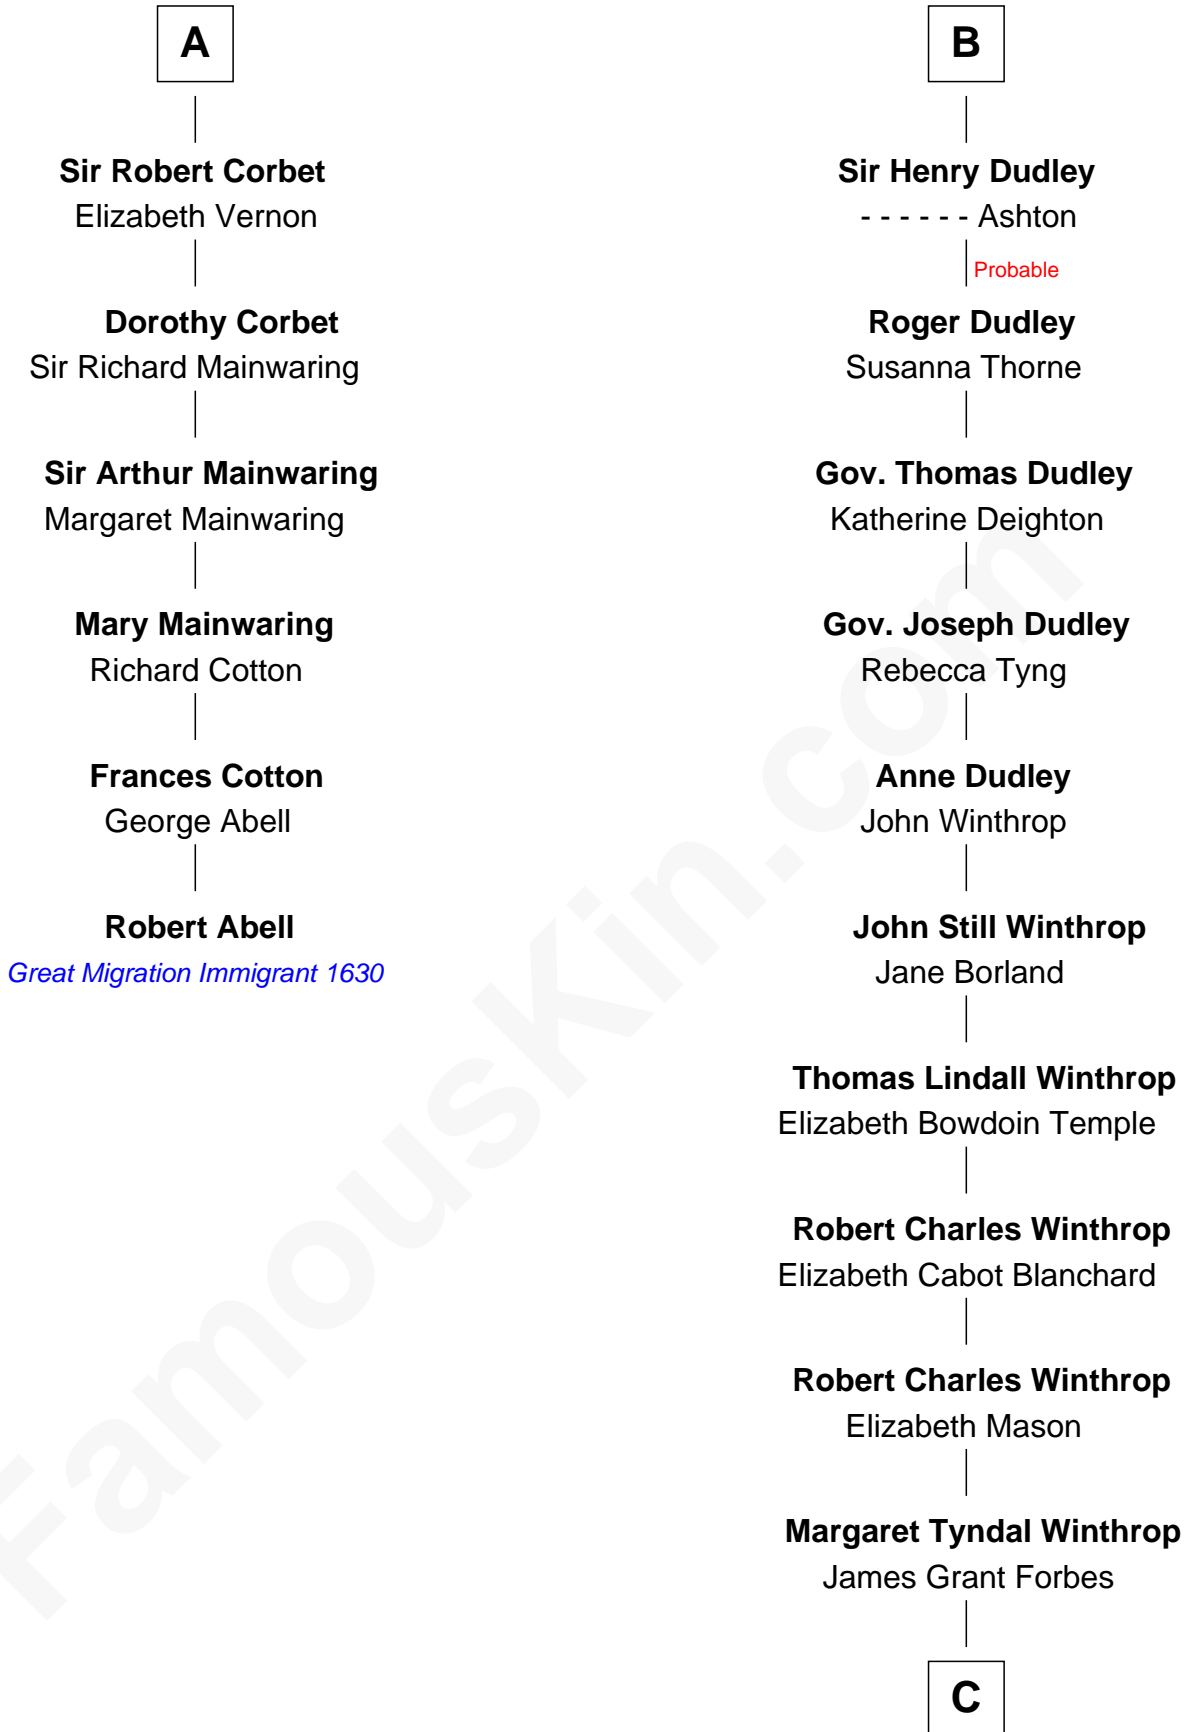

FamousKin.com

Relationship Chart of

Robert Abell

(c1605 - 1663) Great Migration Immigrant 1630

12th cousin 6 times removed of

John Kerry

68th U.S. Secretary of State

C

—
Rosemary Isabel Forbes

Richard John Kerry

—
John Kerry

68th U.S. Secretary of State

FamousKin.com