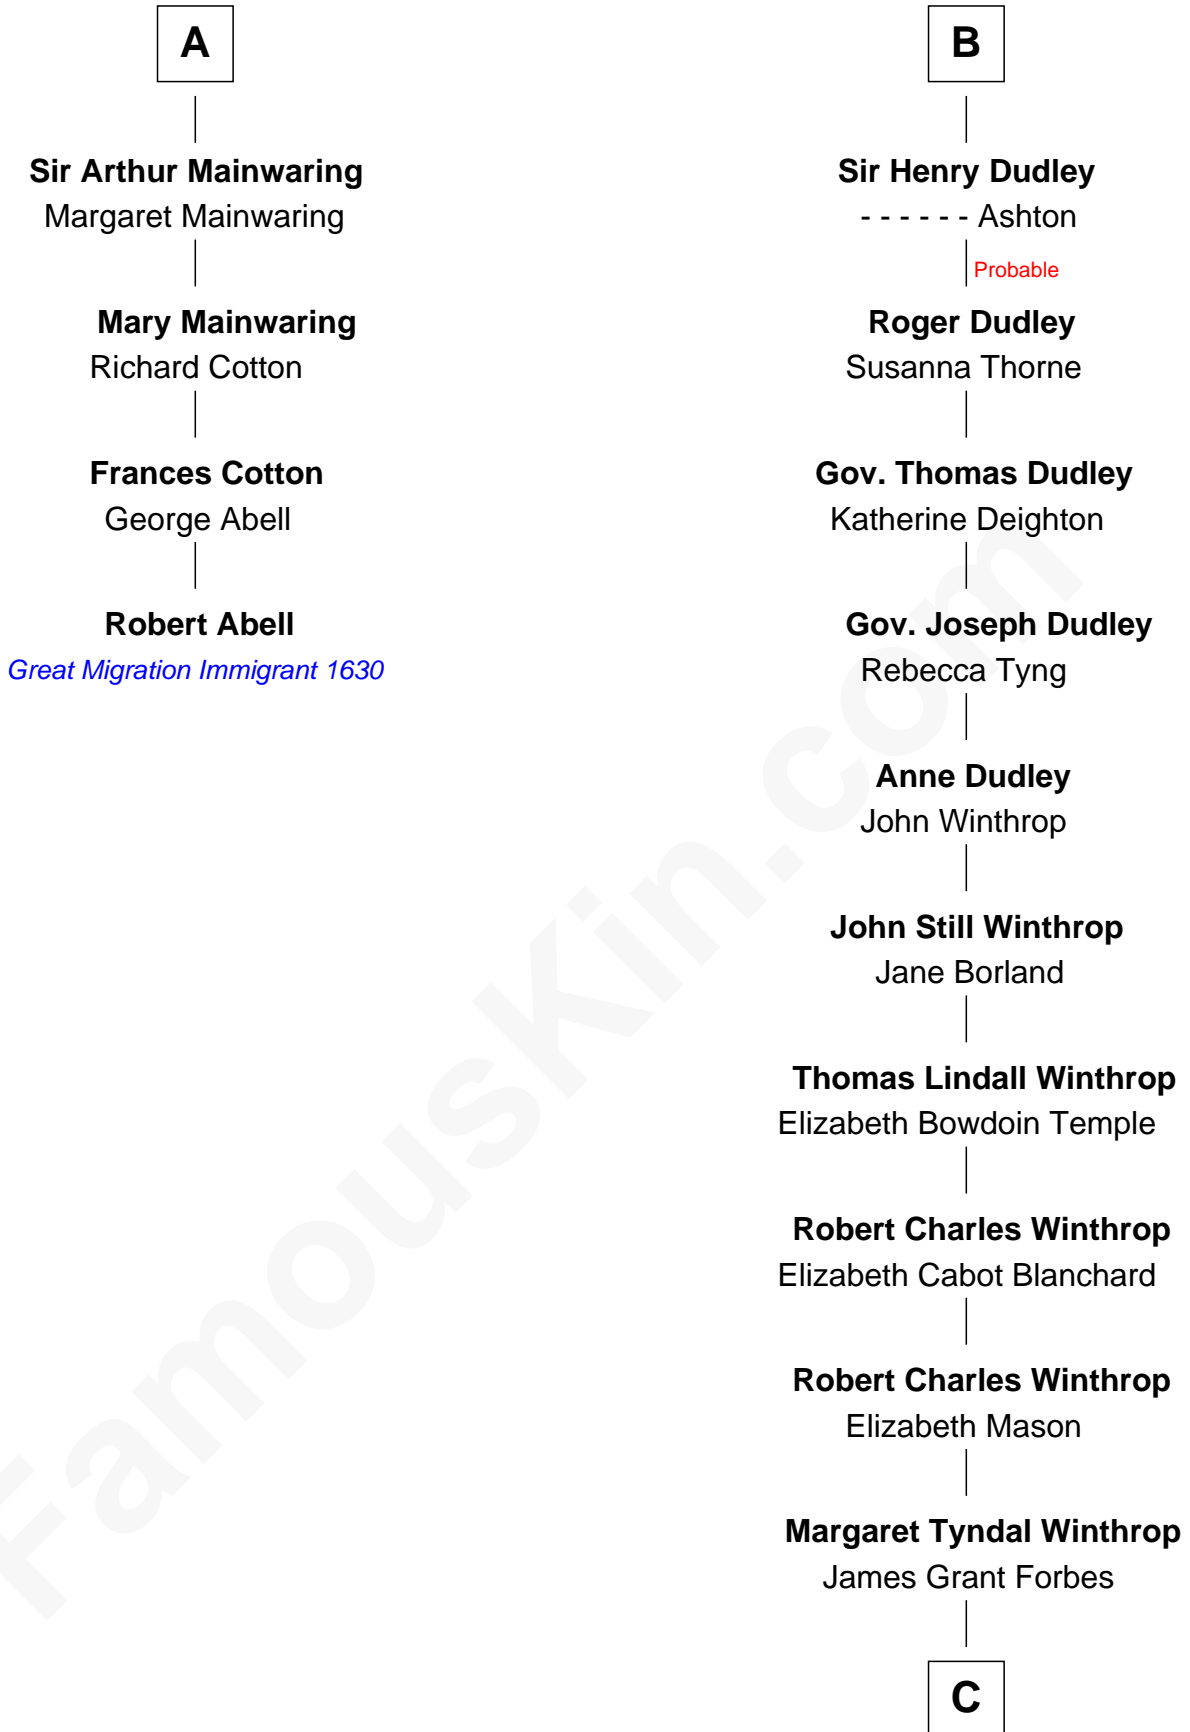

FamousKin.com Relationship Chart of

Robert Abell

(c1605 - 1663) Great Migration Immigrant 1630

10th cousin 8 times removed of

John Kerry

68th U.S. Secretary of State

Sir William de Ros
Margery de Badlesmere

C

—
Rosemary Isabel Forbes

Richard John Kerry

—
John Kerry

68th U.S. Secretary of State

FamousKin.com