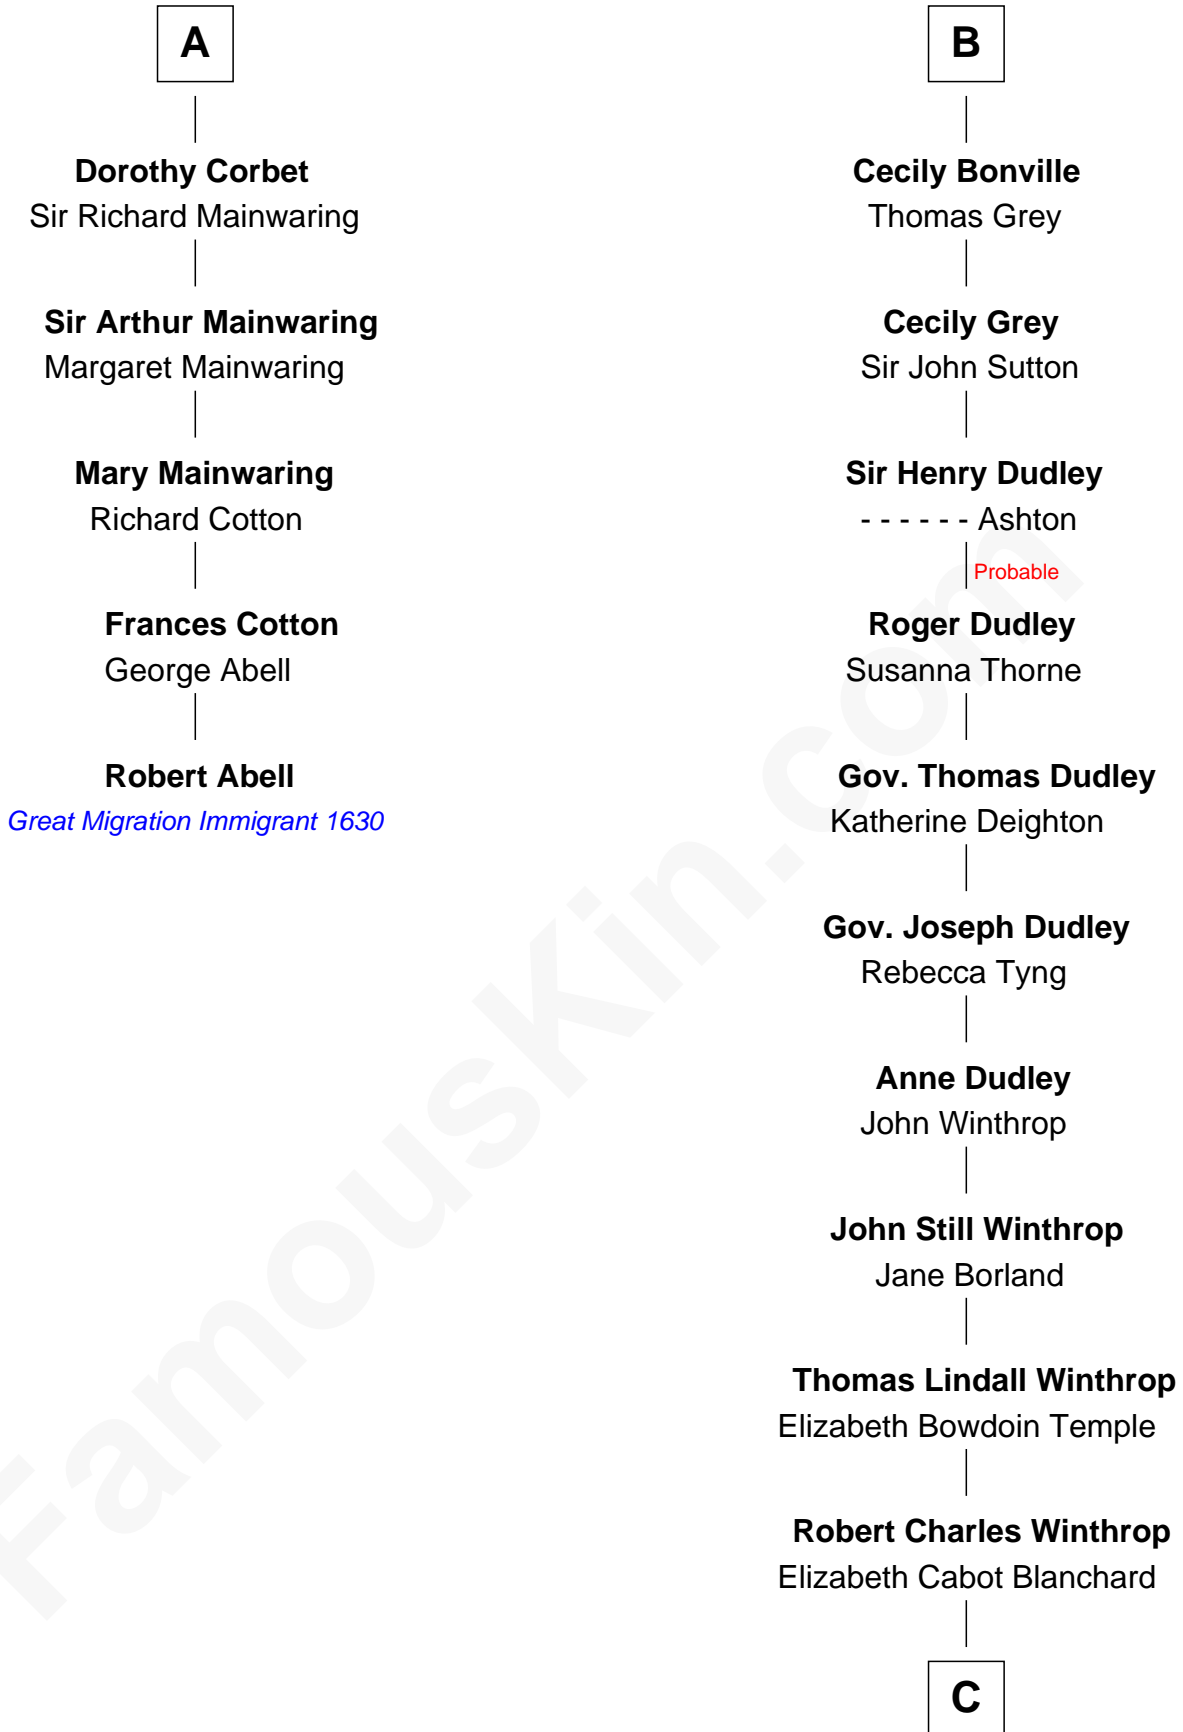

FamousKin.com Relationship Chart of

Robert Abell

(c1605 - 1663) Great Migration Immigrant 1630

11th cousin 9 times removed of

John Kerry

68th U.S. Secretary of State

Sir Richard de Burgh

Margaret - - - - -

Sir Thomas de Multon

Elizabeth de Multon

Sir Robert de Harington

Sir John Harington

- - - - -

Sir Robert Harington

Isabel Loring

Sir William Harington

Margaret Hill

Elizabeth Harington

William Bonville

William Bonville

Katherine Neville

B

C

Robert Charles Winthrop

Elizabeth Mason

Margaret Tyndal Winthrop

James Grant Forbes

Rosemary Isabel Forbes

Richard John Kerry

John Kerry

68th U.S. Secretary of State

FamousKin.com