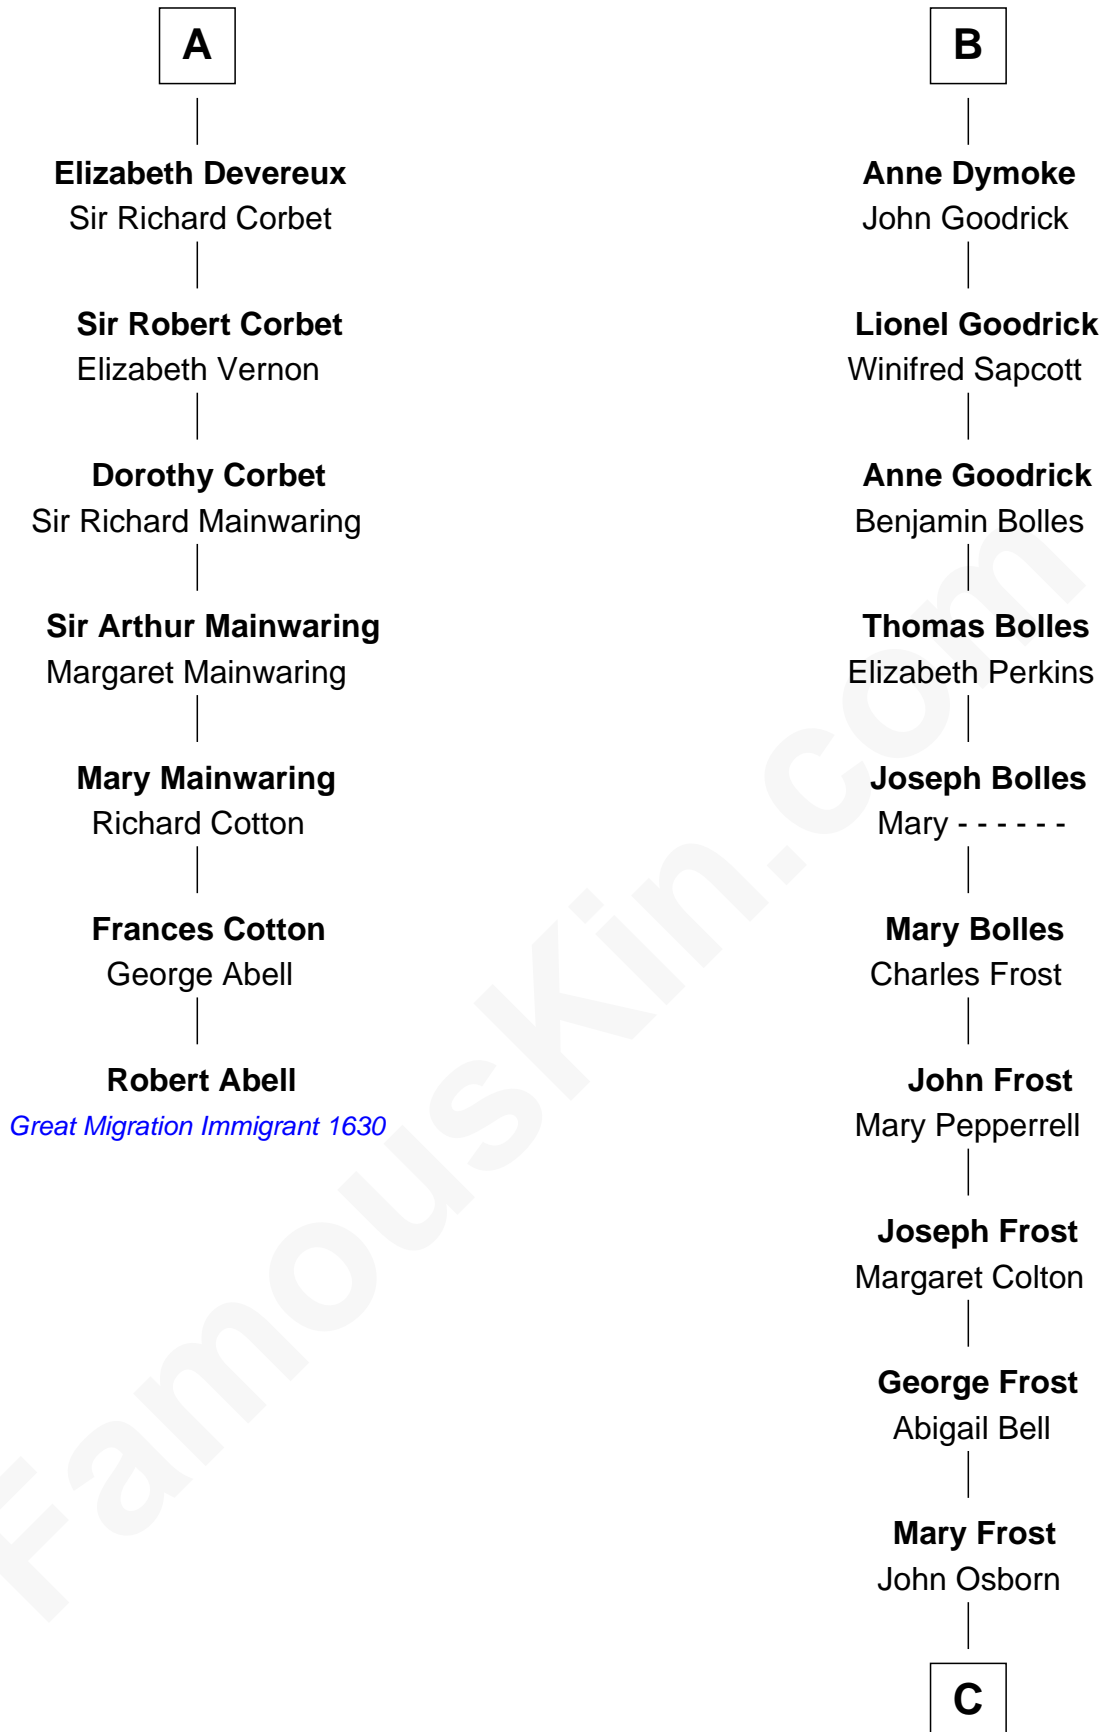

# FamousKin.com Relationship Chart of

**Robert Abell**

(c1605 - 1663) Great Migration Immigrant 1630

13th cousin 8 times removed of

**Lucille Ball**

TV Actress - "I Love Lucy"

**Sir Hugh I de Audley**

Iseult de Mortimer

**C**

**Sally Bennet Osborn**

Newman Durrell

**George Osborn Durrell**

Anne Jane Jewell

**Nellie Rebecca Durrell**

Jasper Clinton Ball

**Henry Durrell Ball**