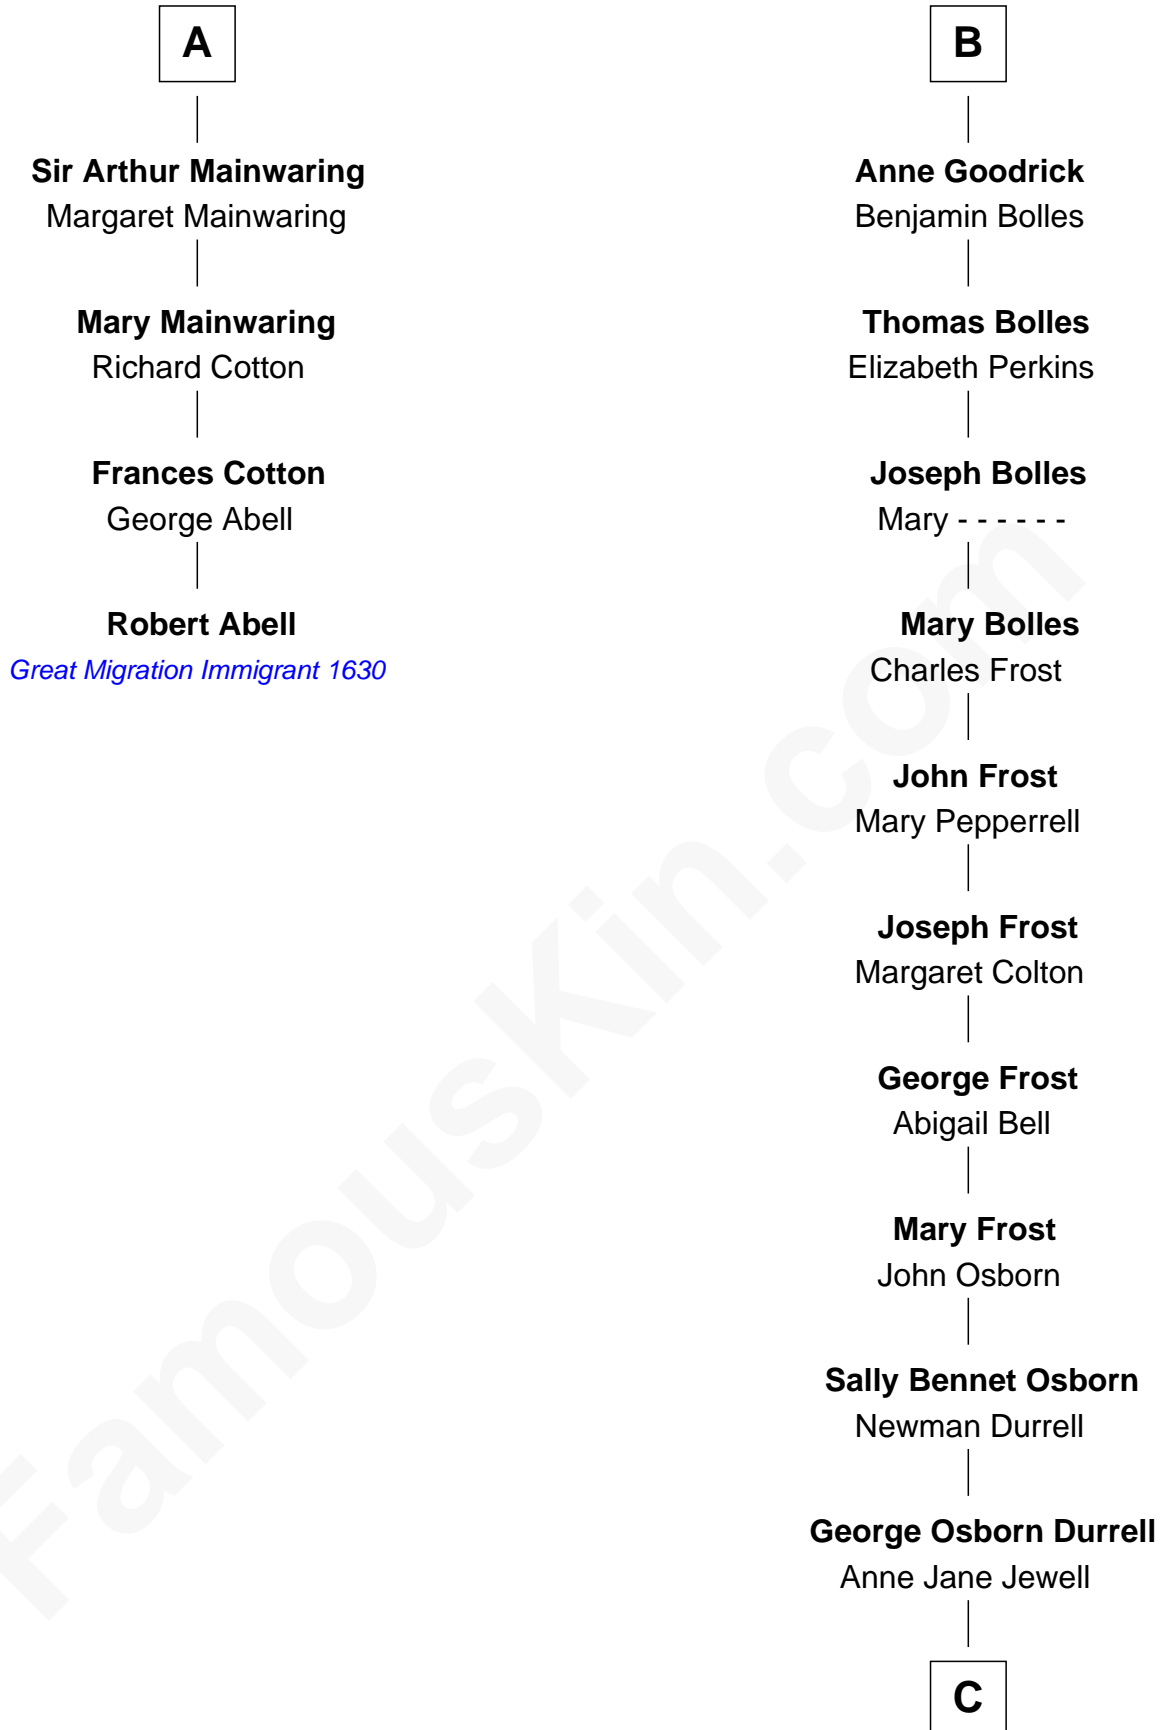

FamousKin.com Relationship Chart of

Robert Abell

(c1605 - 1663) Great Migration Immigrant 1630

10th cousin 9 times removed of

Lucille Ball

TV Actress - "I Love Lucy"

C

Nellie Rebecca Durrell

Jasper Clinton Ball

Henry Durrell Ball

Desiree Evelyn Hunt

Lucille Ball

TV Actress - "I Love Lucy"

FamousKin.com