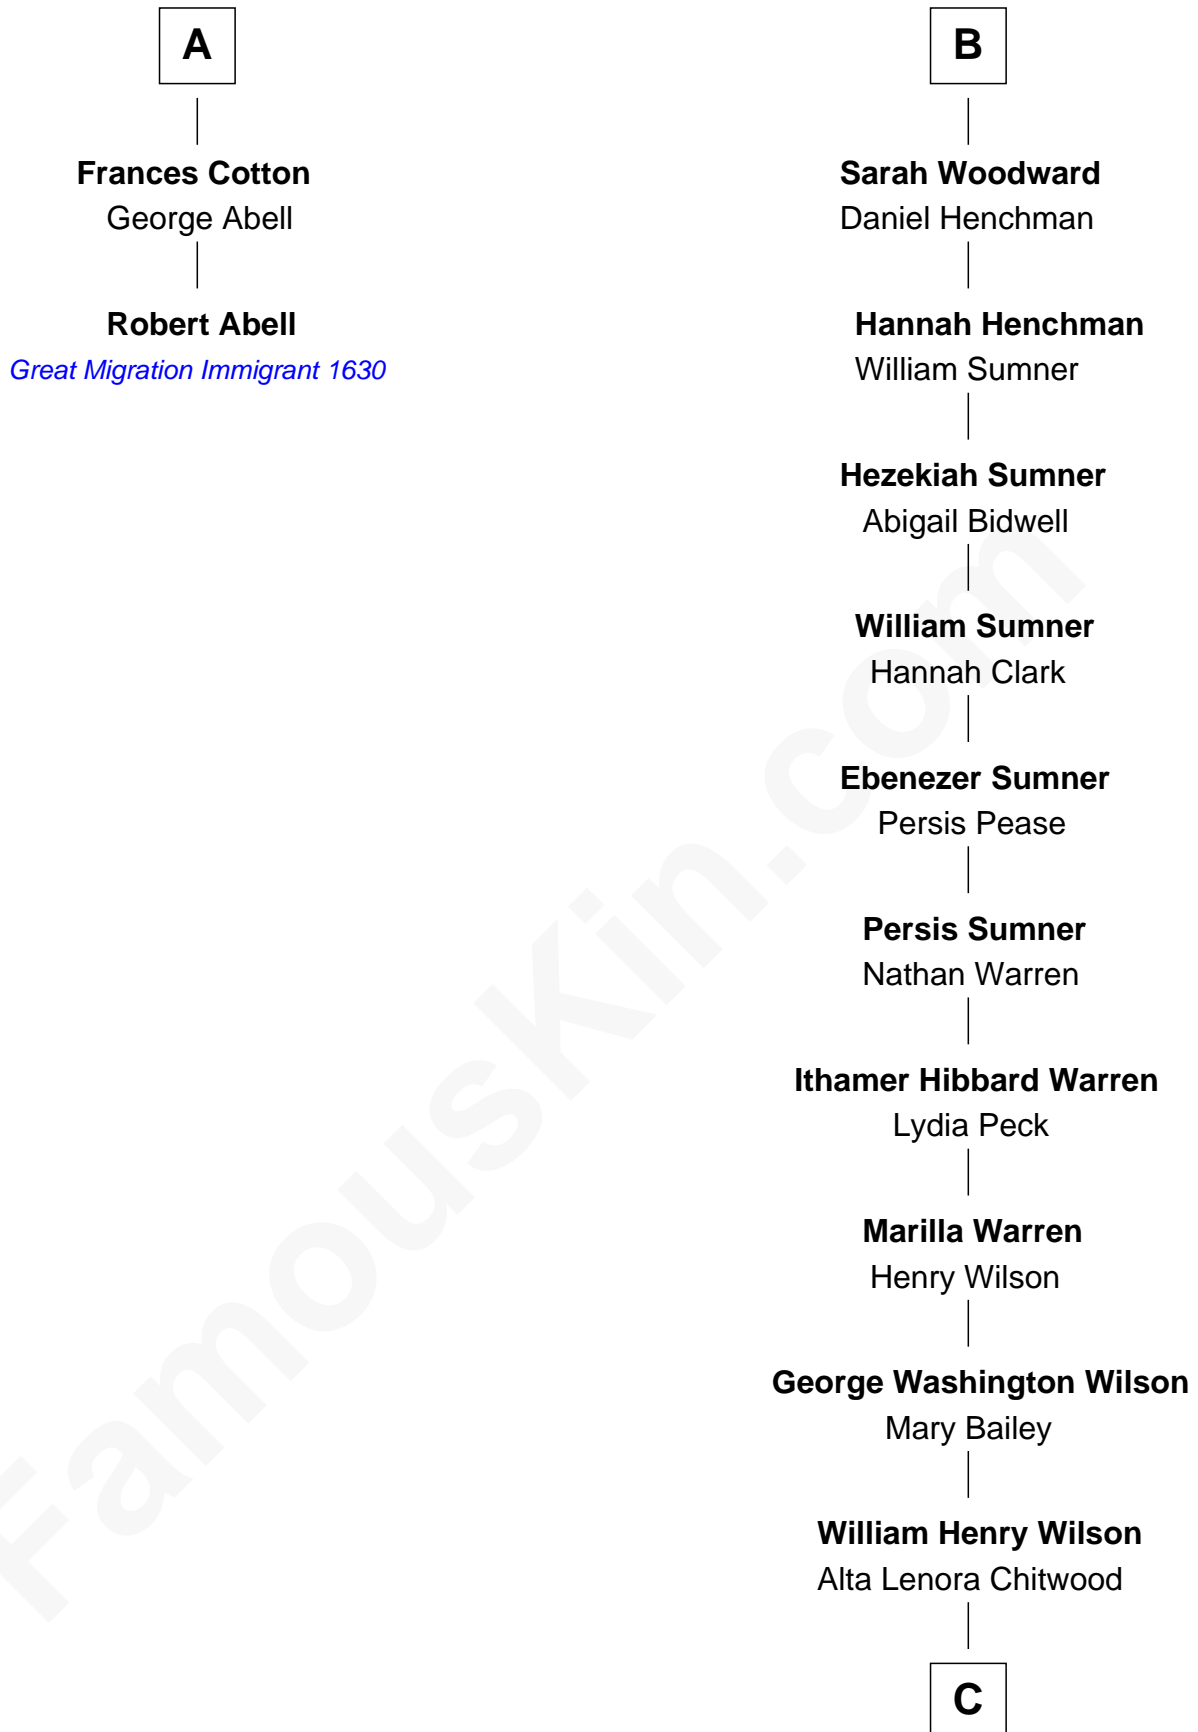

FamousKin.com Relationship Chart of

Robert Abell

(c1605 - 1663) Great Migration Immigrant 1630

8th cousin 11 times removed of

Brian Wilson

Co-Founder of The Beach Boys

C

William Coral Wilson

Edith Sophia Sthole

Murray Gage Wilson

Audree Neva Korthof

Brian Wilson

Co-Founder of The Beach Boys

FamousKin.com