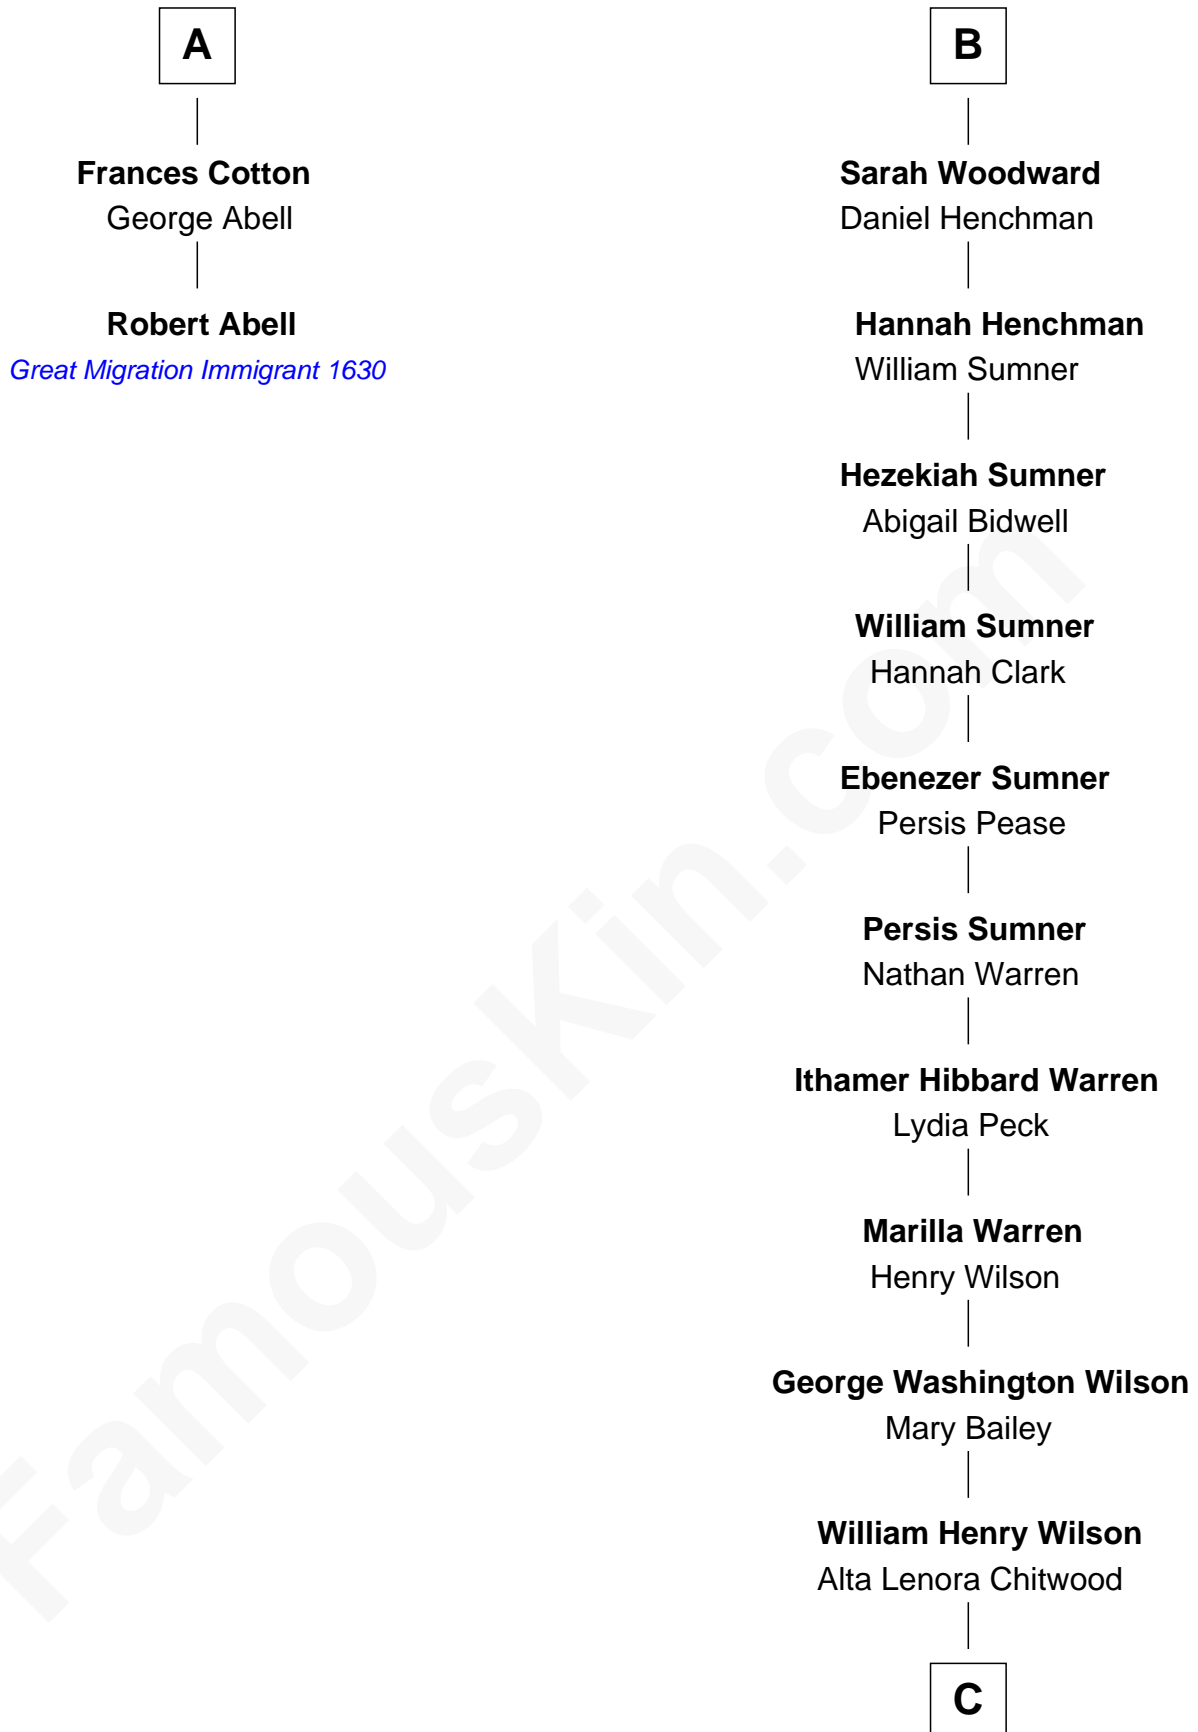

FamousKin.com Relationship Chart of

Robert Abell

(c1605 - 1663) Great Migration Immigrant 1630

8th cousin 11 times removed of

Dennis Wilson

Co-Founder of The Beach Boys

C

William Coral Wilson

Edith Sophia Sthole

Murray Gage Wilson

Audree Neva Korthof

Dennis Wilson

Co-Founder of The Beach Boys

FamousKin.com