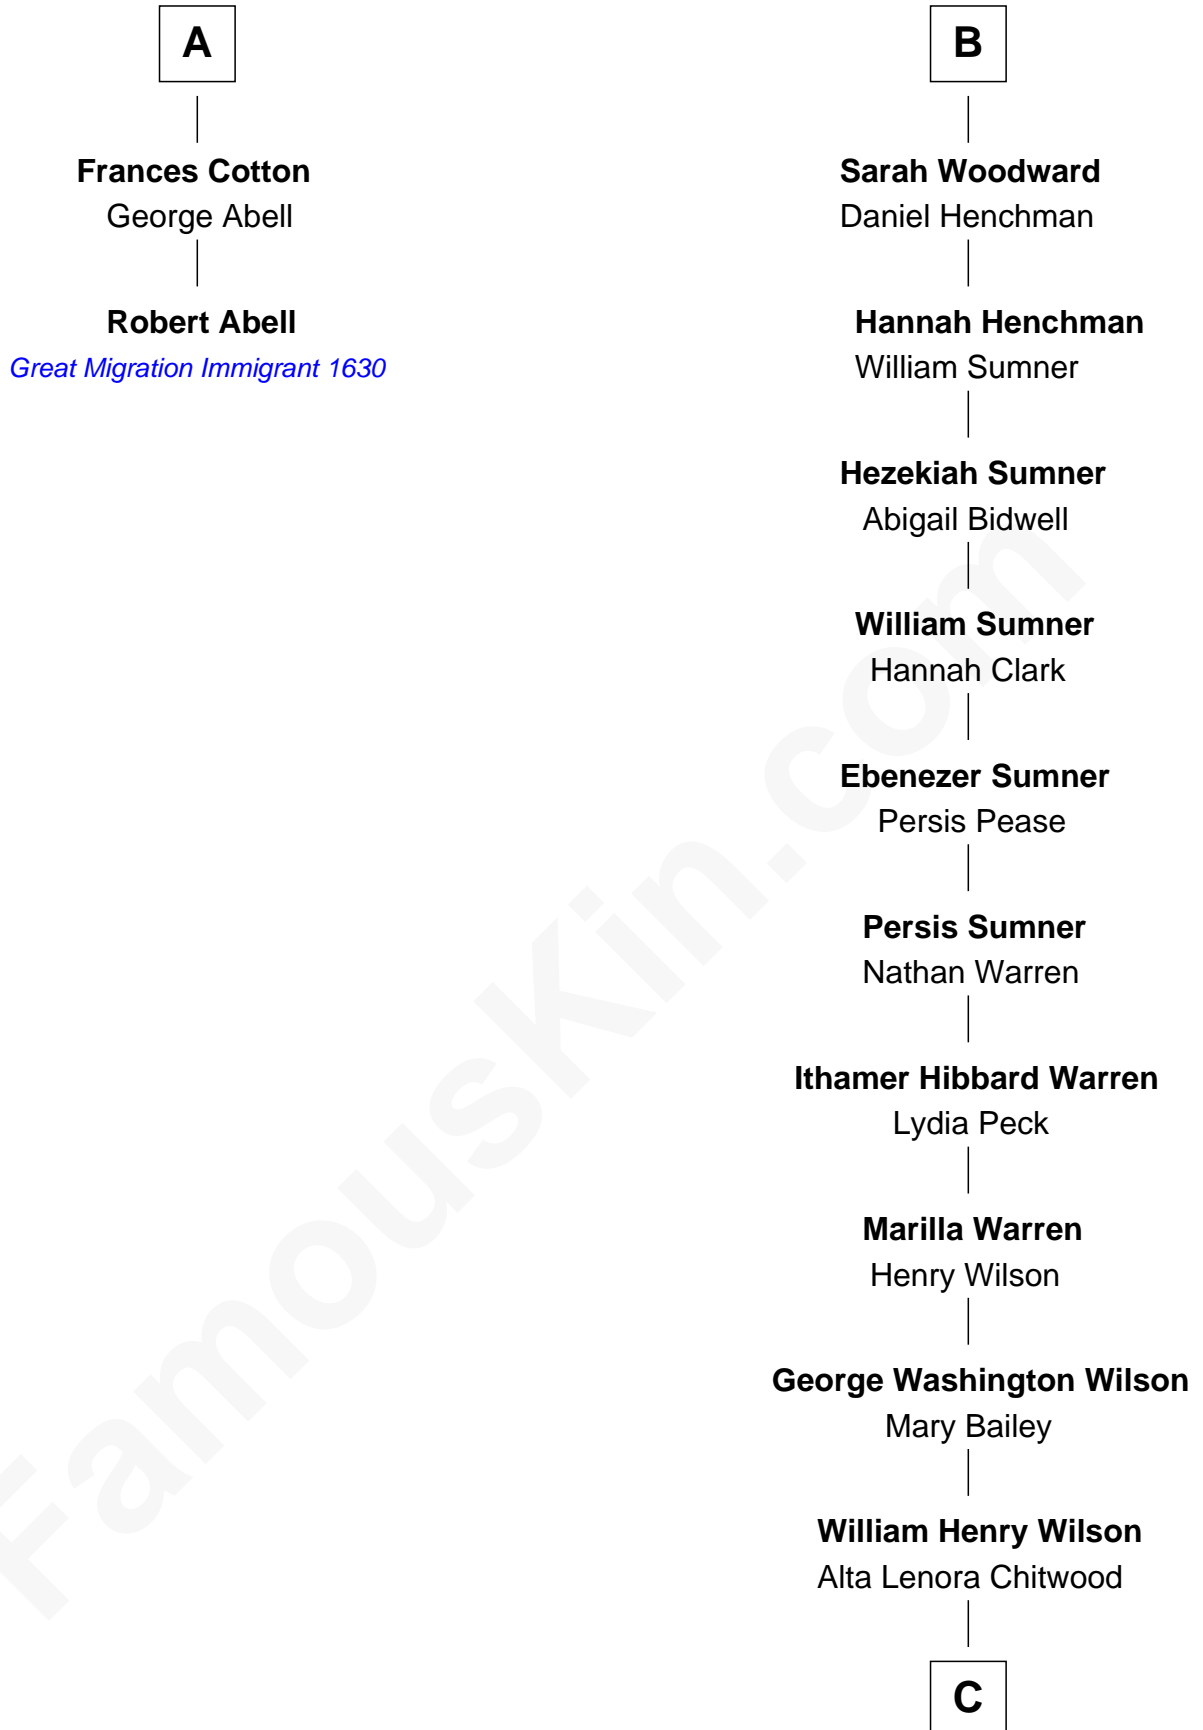

# FamousKin.com Relationship Chart of

**Robert Abell**

(c1605 - 1663) *Great Migration Immigrant 1630*

8th cousin 11 times removed of

**Carl Wilson**

*Co-Founder of The Beach Boys*

**C**

**William Coral Wilson**

Edith Sophia Sthole

**Murray Gage Wilson**

Audree Neva Korthof

**Carl Wilson**

*Co-Founder of The Beach Boys*

FamousKin.com