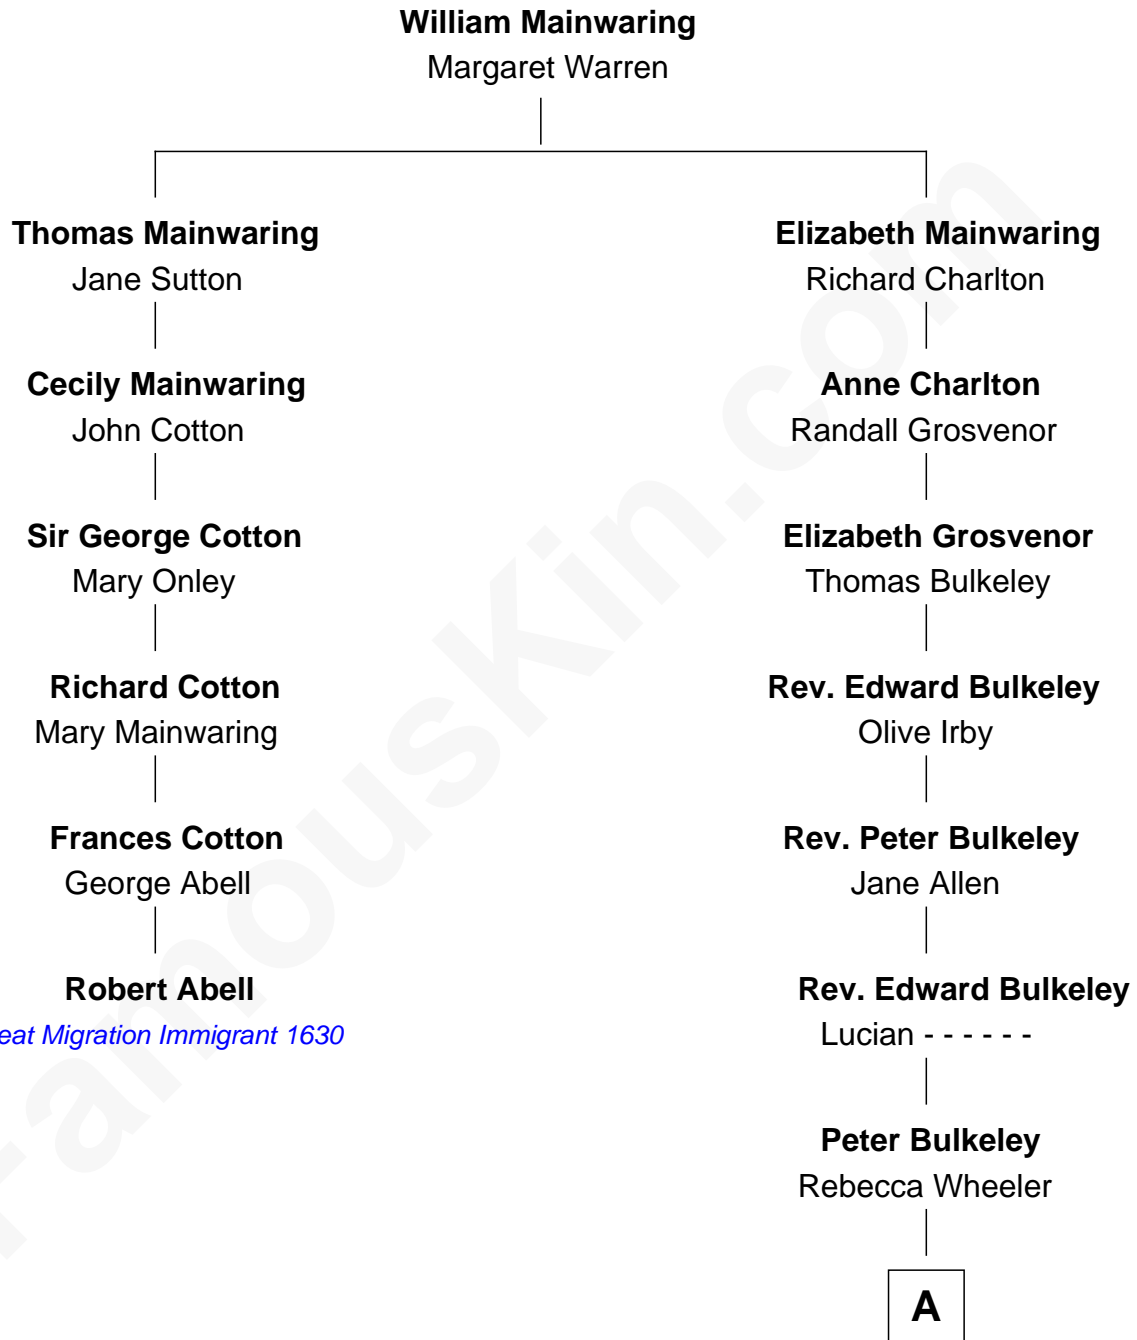

FamousKin.com Relationship Chart of

Robert Abell

(c1605 - 1663) *Great Migration Immigrant 1630*

5th cousin 11 times removed of

Jeb Bush

43rd Governor of Florida

A

Rebecca Bulkeley
Dr. Jonathan Prescott

Dr. Abel Prescott
Abigail Brigham

Lucy Prescott
Jonathan Fay

Samuel Prescott Phillips Fay
Harriet Howard

Samuel Howard Fay
Susan Montfort Shellman

Harriet Eleanor Fay
Rev. James Smith Bush

Samuel Prescott Bush
Flora Sheldon