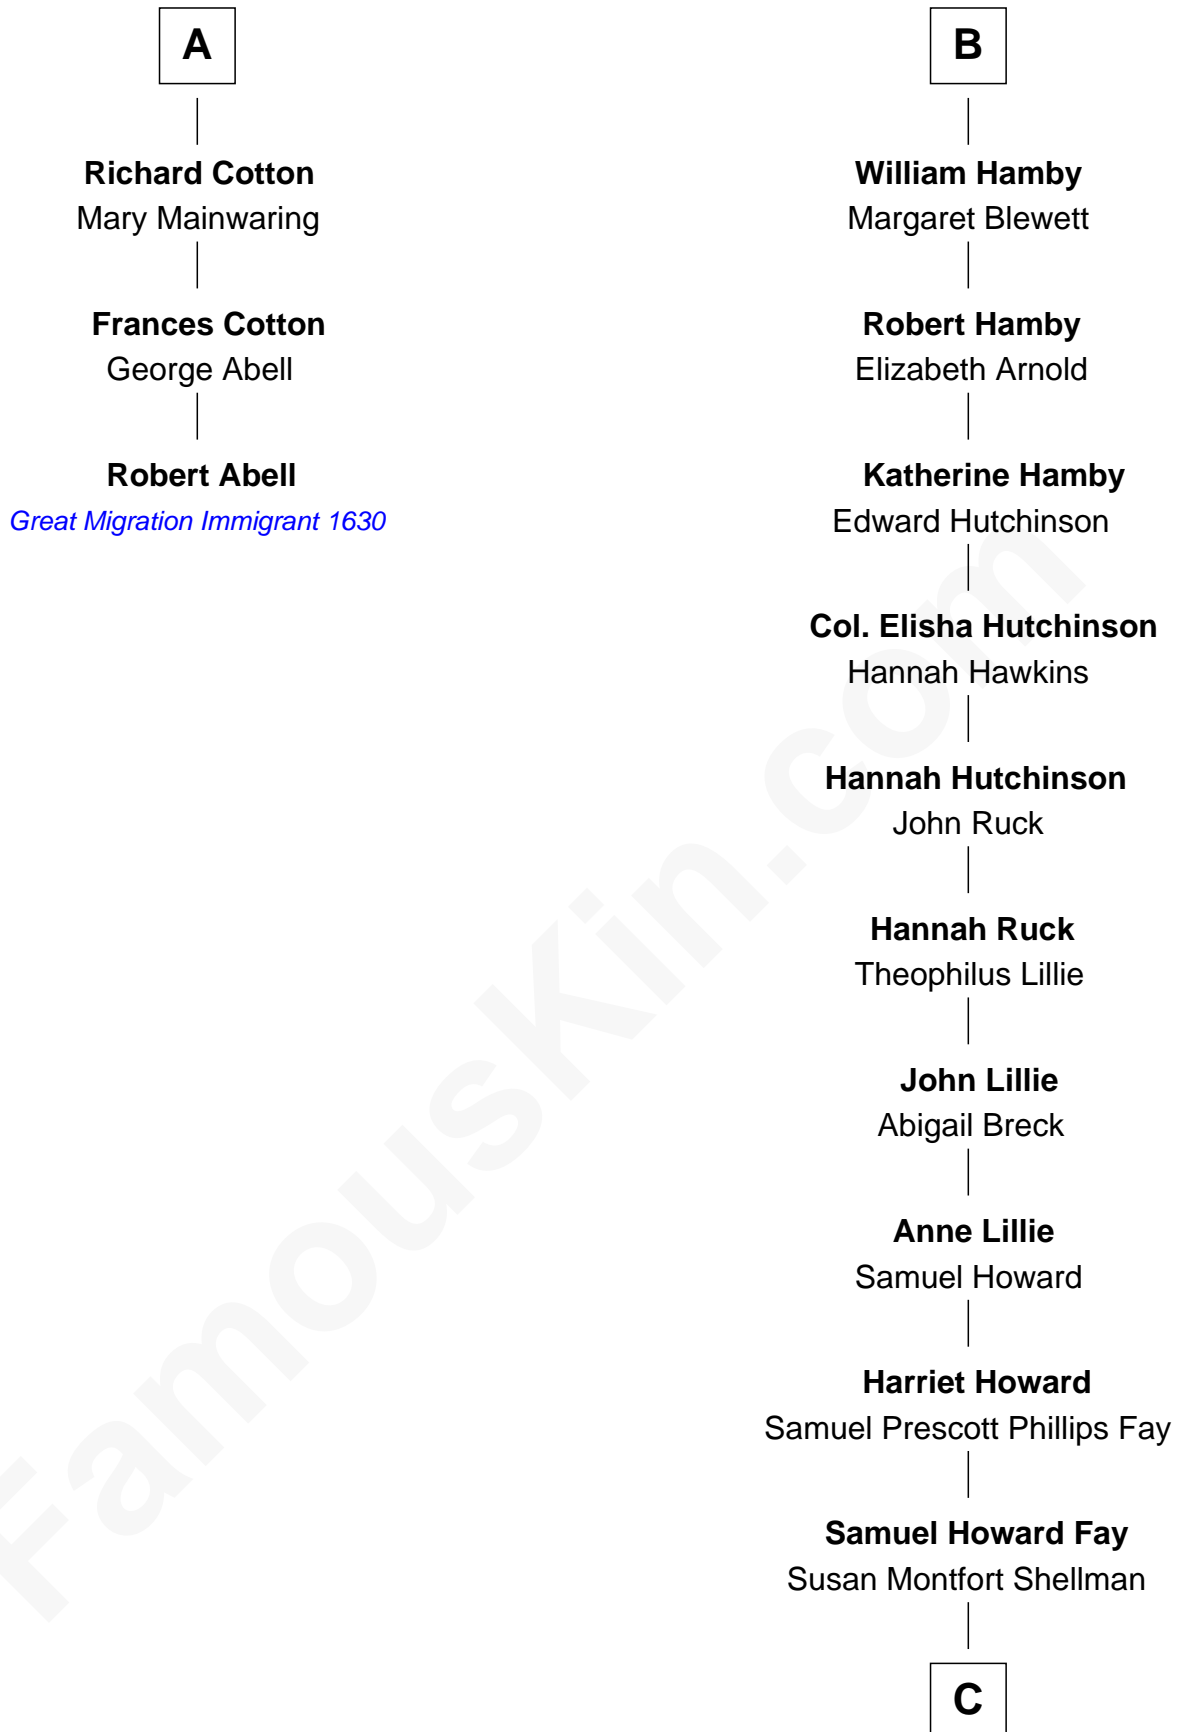

FamousKin.com Relationship Chart of

Robert Abell

(c1605 - 1663) Great Migration Immigrant 1630

9th cousin 12 times removed of

Jeb Bush

43rd Governor of Florida

Sir Philip le Despencer

Joan de Cobham

C

Harriet Eleanor Fay
Rev. James Smith Bush

Samuel Prescott Bush
Flora Sheldon

Prescott Sheldon Bush
Dorothy Wear Walker

George Herbert Walker Bush
Barbara Pierce

Jeb Bush
43rd Governor of Florida