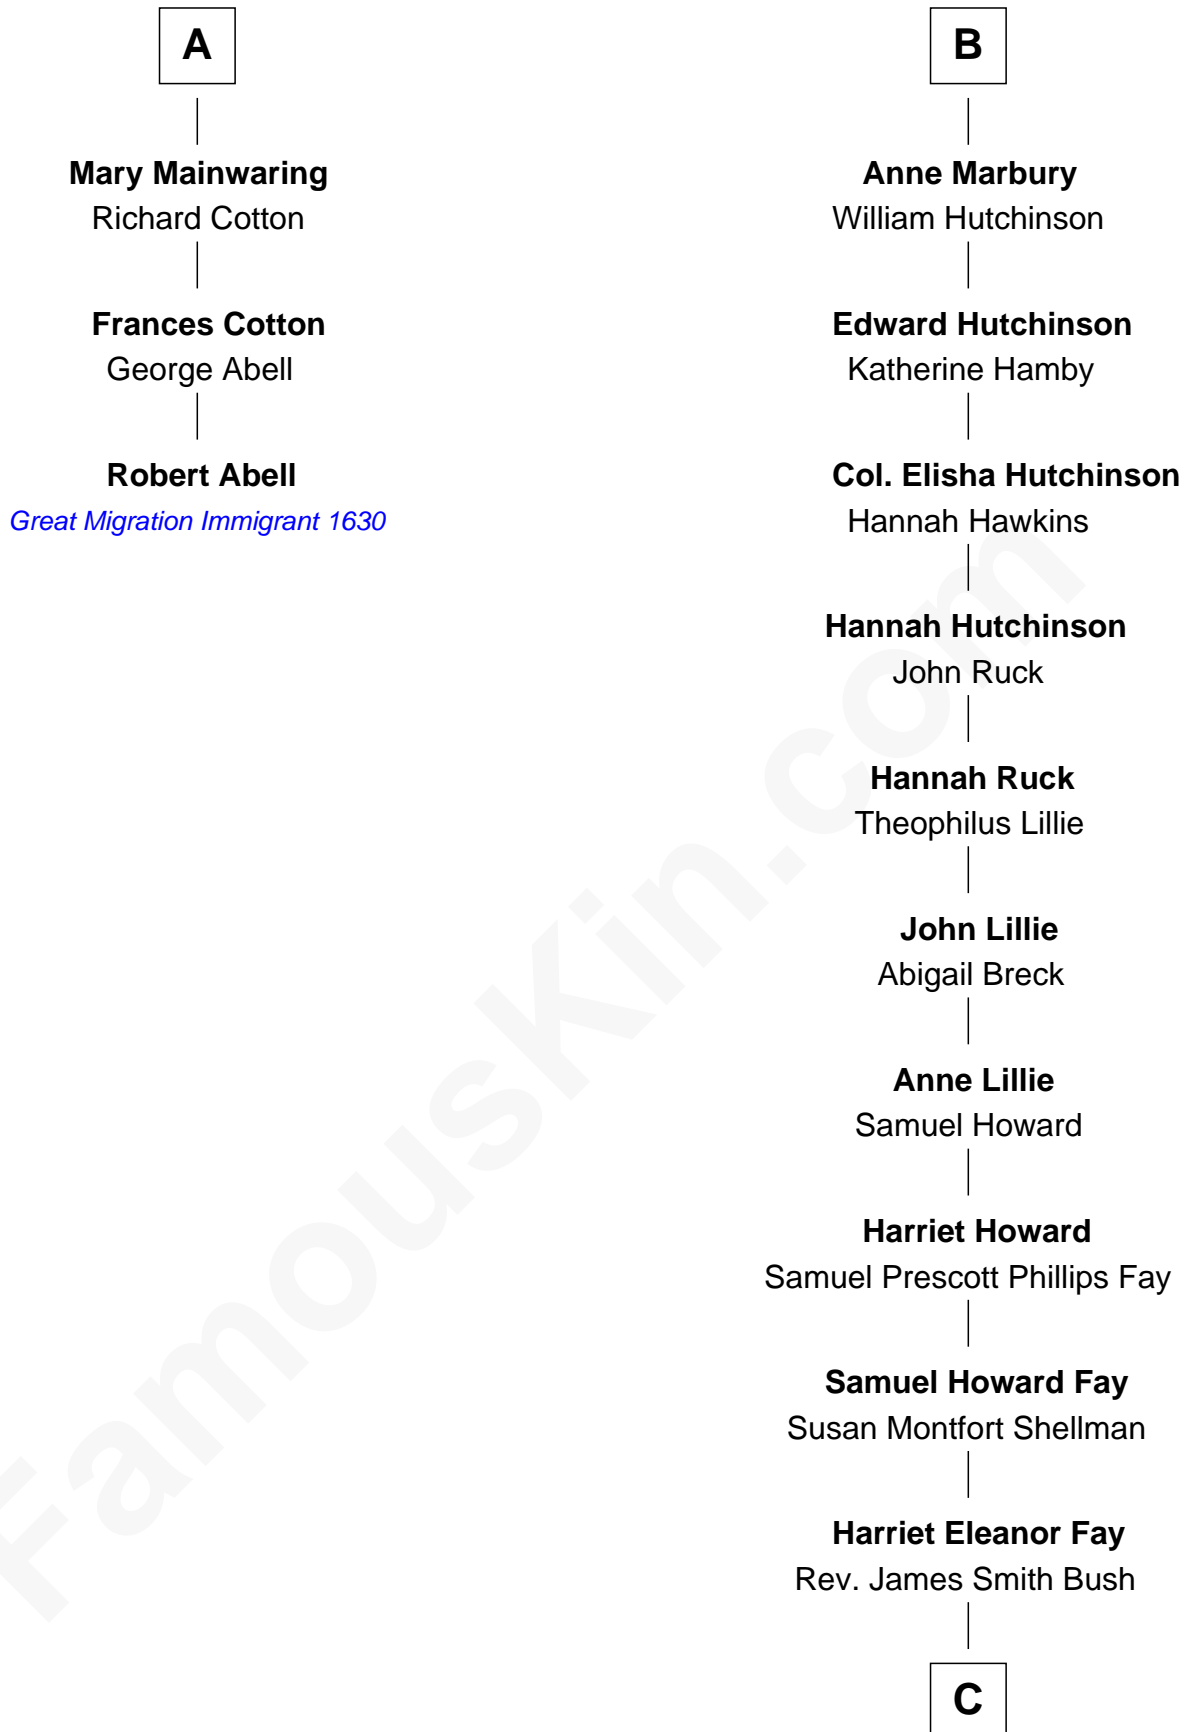

FamousKin.com Relationship Chart of

Robert Abell

(c1605 - 1663) Great Migration Immigrant 1630

9th cousin 11 times removed of

Jeb Bush

43rd Governor of Florida

C

Samuel Prescott Bush

Flora Sheldon

Prescott Sheldon Bush

Dorothy Wear Walker

George Herbert Walker Bush

Barbara Pierce

Jeb Bush

43rd Governor of Florida

FamousKin.com