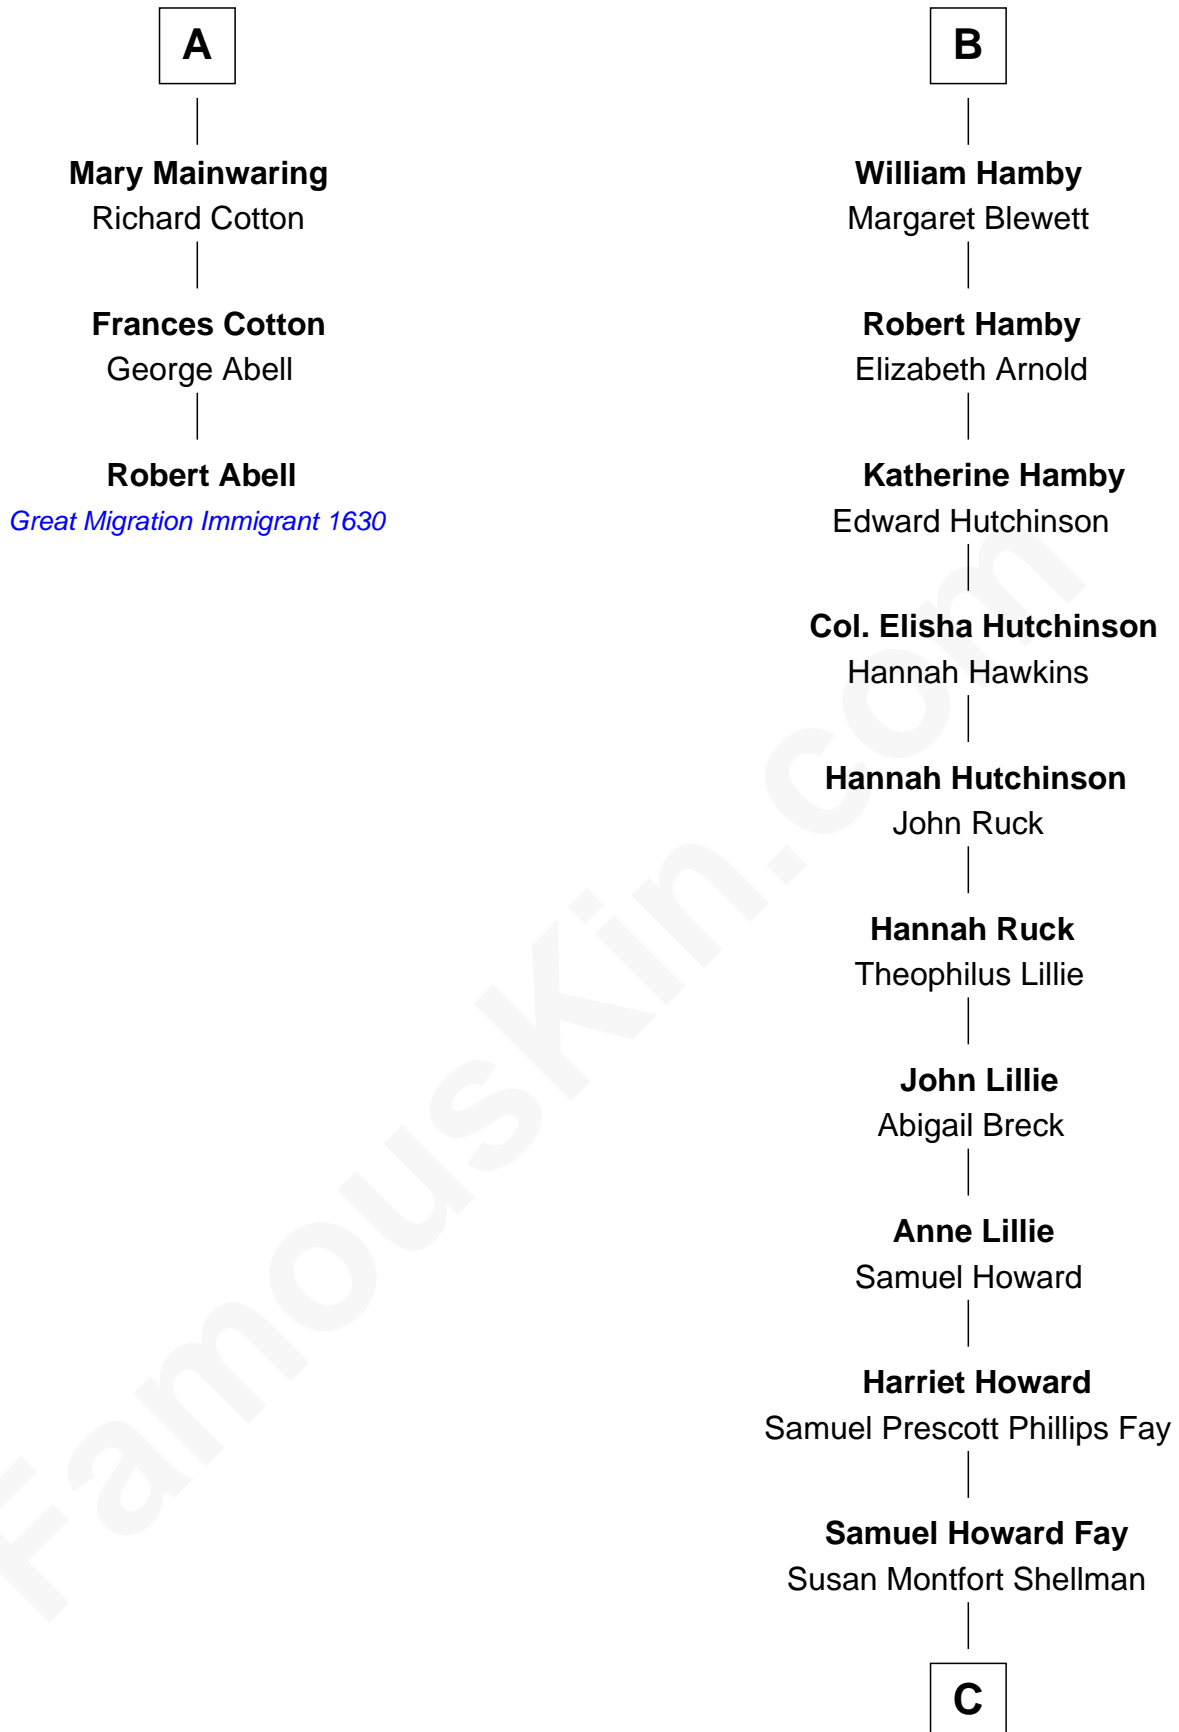

FamousKin.com Relationship Chart of

Robert Abell

(c1605 - 1663) Great Migration Immigrant 1630

9th cousin 12 times removed of

Jeb Bush

43rd Governor of Florida

John de Welles

Maud de Roos

C

Harriet Eleanor Fay
Rev. James Smith Bush

Samuel Prescott Bush
Flora Sheldon

Prescott Sheldon Bush
Dorothy Wear Walker

George Herbert Walker Bush
Barbara Pierce

Jeb Bush
43rd Governor of Florida

FamousKin.com