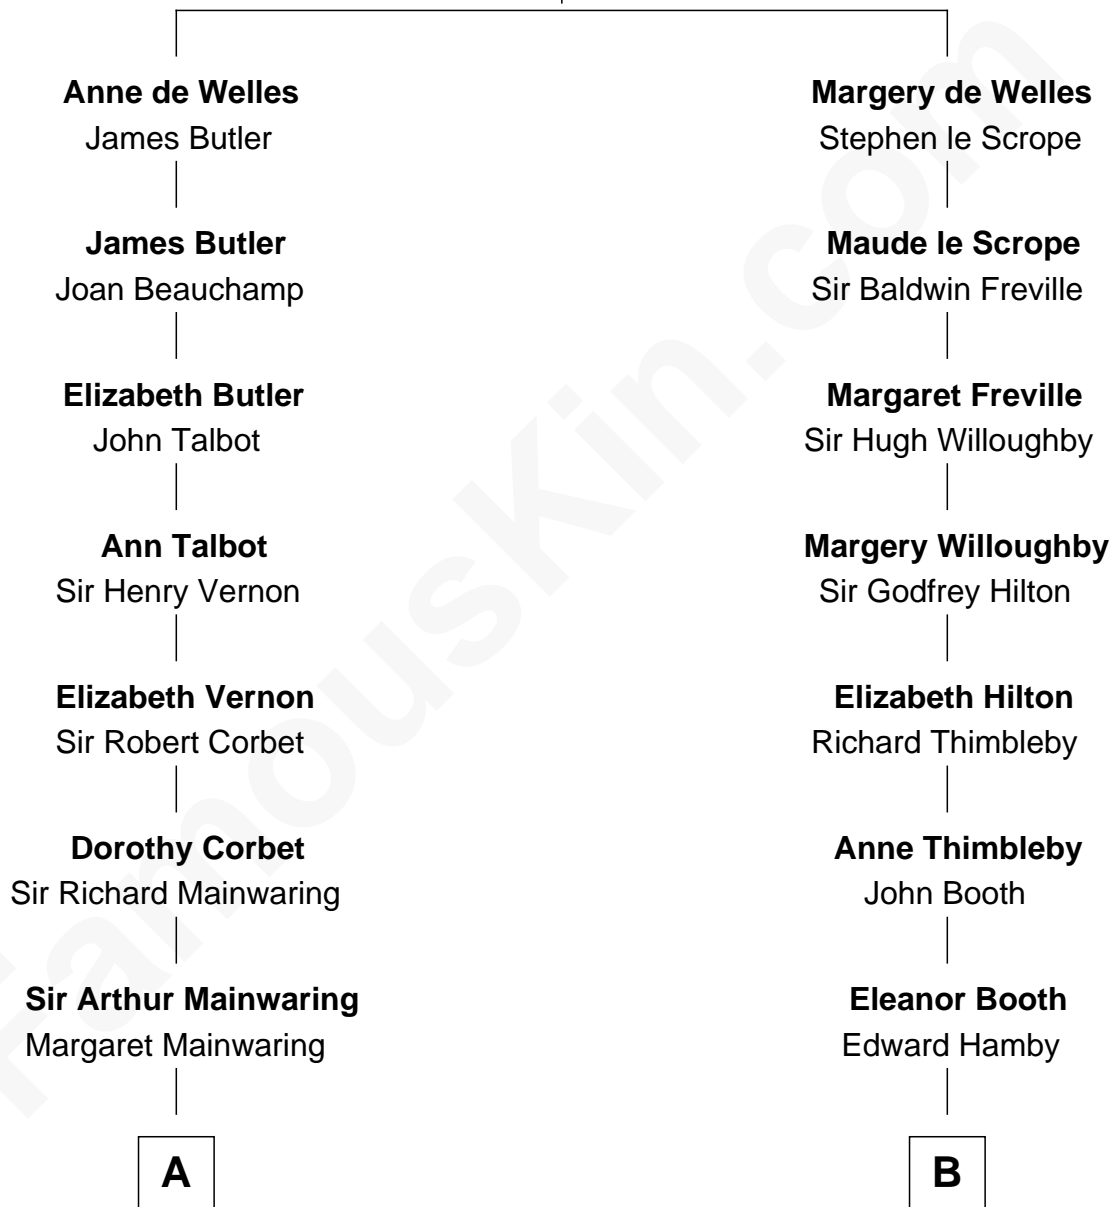

FamousKin.com Relationship Chart of

Robert Abell

(c1605 - 1663) Great Migration Immigrant 1630

9th cousin 12 times removed of

Jeb Bush

43rd Governor of Florida

John de Welles

Maud de Roos

C

Harriet Eleanor Fay
Rev. James Smith Bush

Samuel Prescott Bush
Flora Sheldon

Prescott Sheldon Bush
Dorothy Wear Walker

George Herbert Walker Bush
Barbara Pierce

Jeb Bush
43rd Governor of Florida

FamousKin.com