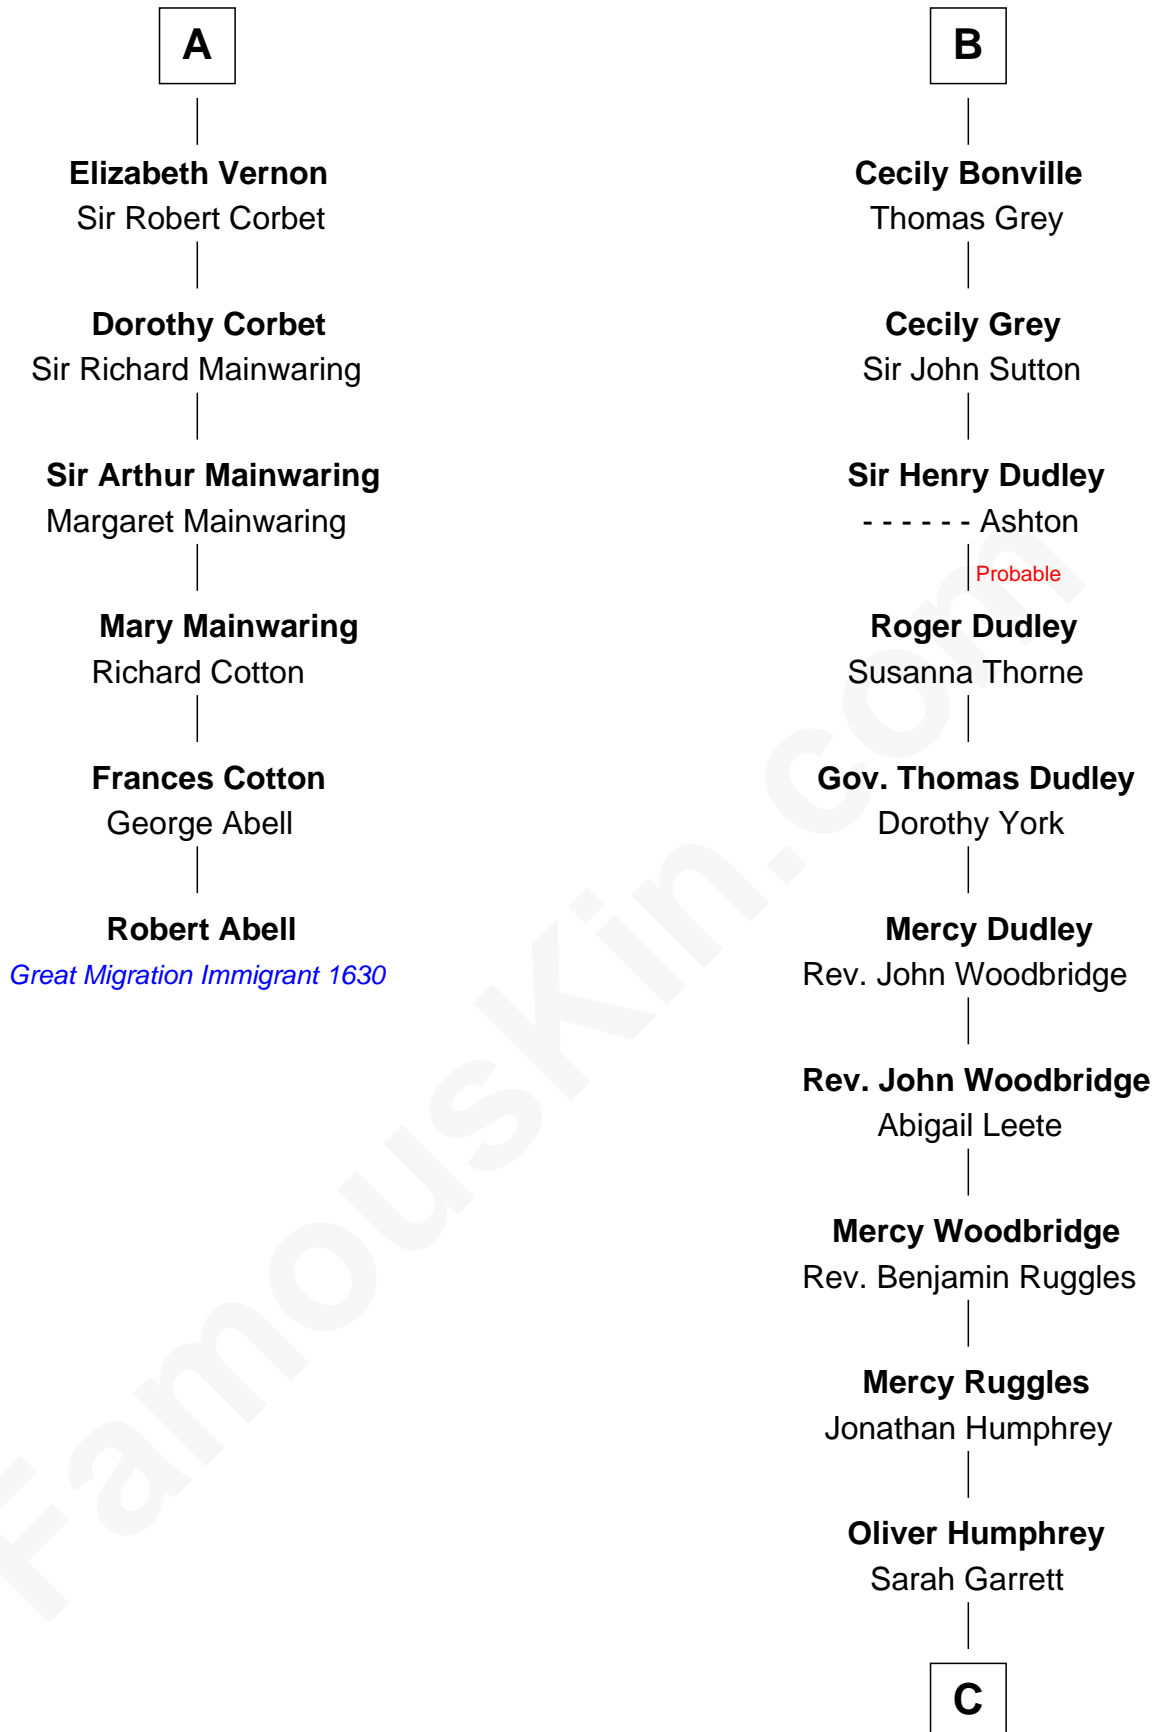

FamousKin.com Relationship Chart of

Robert Abell

(c1605 - 1663) Great Migration Immigrant 1630

12th cousin 7 times removed of

John Brown

American Abolitionist

Sir Robert de Ros

Isabel de Aubeney

C

Ruth Humphrey

Gideon Mills

Ruth Mills

Owen Brown

John Brown

American Abolitionist

FamousKin.com