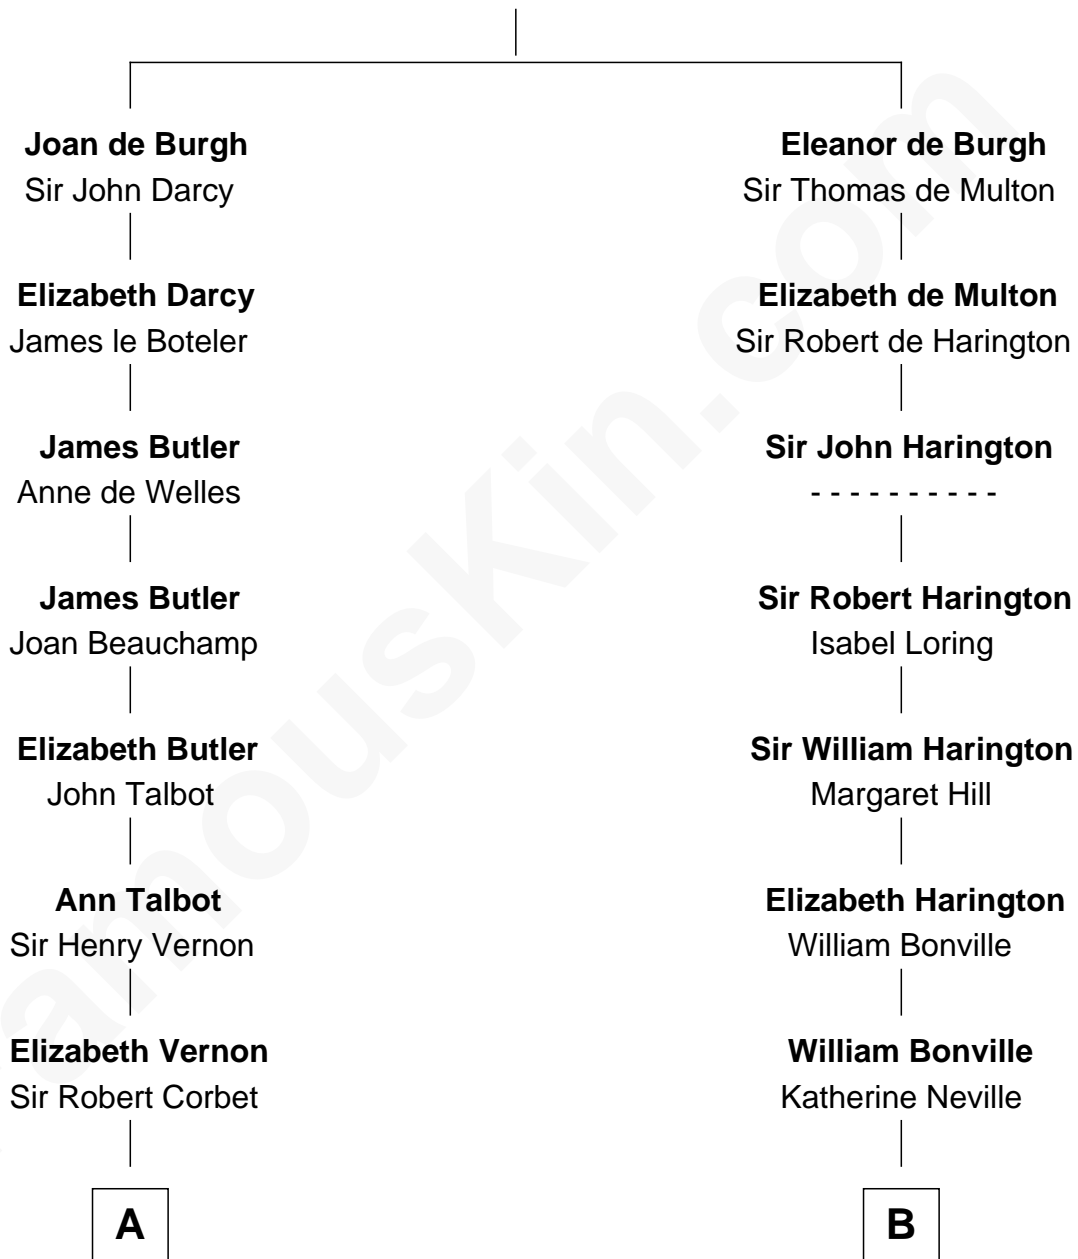

# FamousKin.com Relationship Chart of

**Robert Abell**

(c1605 - 1663) Great Migration Immigrant 1630

11th cousin 8 times removed of

**John Brown**

American Abolitionist

**Sir Richard de Burgh**

Margaret - - - - -

**C**

—  
**Ruth Humphrey**

Gideon Mills

—  
**Ruth Mills**

Owen Brown

—  
**John Brown**

*American Abolitionist*

FamousKin.com