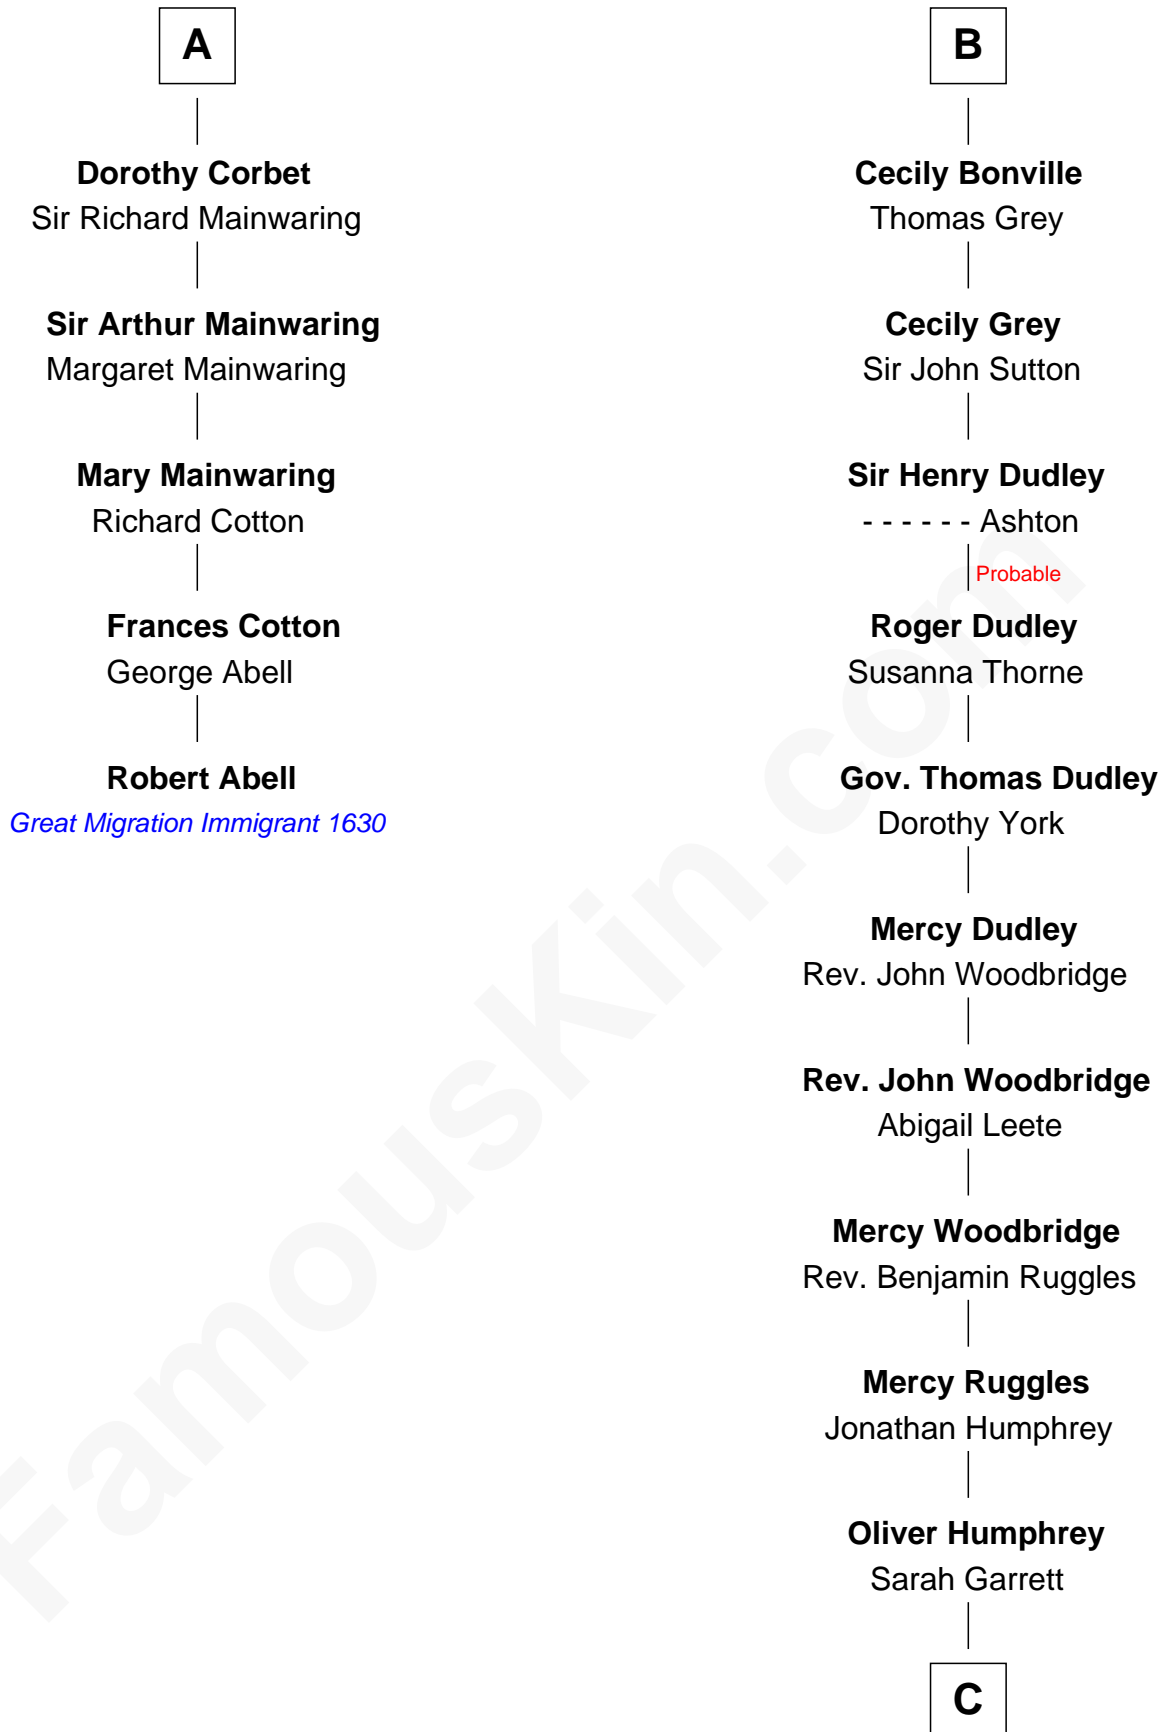

# FamousKin.com Relationship Chart of

**Robert Abell**

(c1605 - 1663) Great Migration Immigrant 1630

11th cousin 8 times removed of

**John Brown**

American Abolitionist

**Sir Richard de Burgh**

Margaret - - - - -

**C**

—  
**Ruth Humphrey**

Gideon Mills

—  
**Ruth Mills**

Owen Brown

—  
**John Brown**

*American Abolitionist*

FamousKin.com