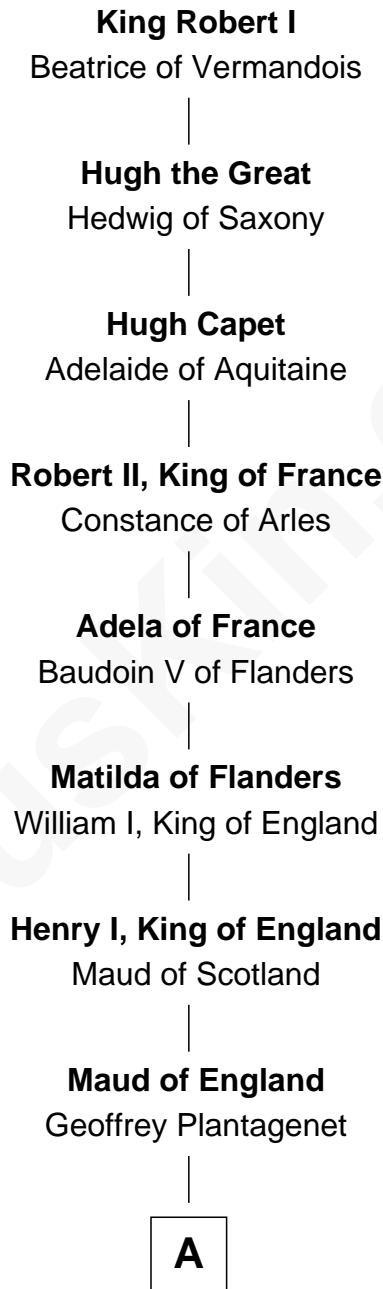

FamousKin.com Relationship Chart of

Robert Abell

(c1605 - 1663) *Great Migration Immigrant 1630*

20th Great-grandson of

King Robert I

King of France

A

Henry II, King of England

Eleanor of Aquitaine

John, King of England

----- De Warenne

Sir Richard FitzRoy

Rose de Dover

Isabel de Dover

Sir Maurice de Berkeley

Sir Thomas de Berkeley