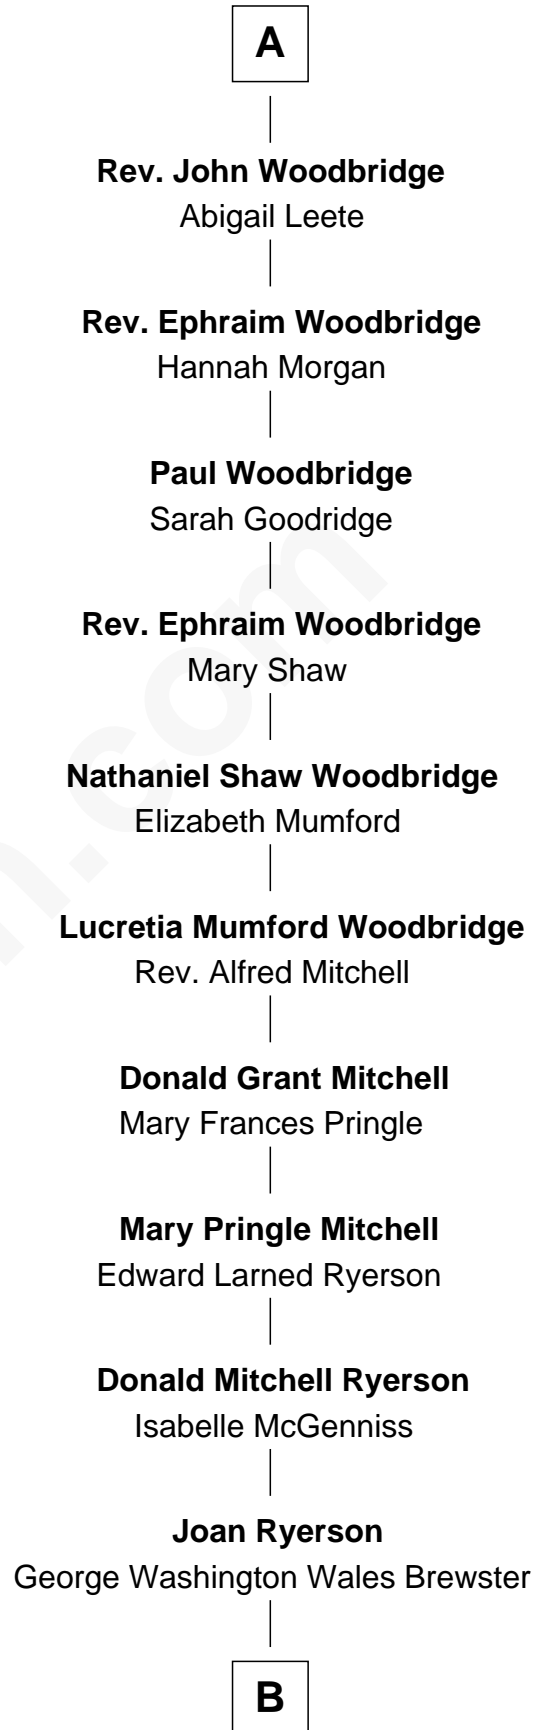

# FamousKin.com Relationship Chart of

**Robert Abell**

(c1605 - 1663) *Great Migration Immigrant 1630*

5th cousin 13 times removed of

**Paget Brewster**

*TV Actress*

**Sir John Sutton**  
Elizabeth Berkeley

**Jane Sutton**  
Thomas Mainwaring

**Cecily Mainwaring**  
John Cotton

**Sir George Cotton**  
Mary Onley

**Richard Cotton**  
Mary Mainwaring

**Frances Cotton**  
George Abell

**Robert Abell**  
*Great Migration Immigrant 1630*

**Sir Edmund Sutton**  
Joyce Tiptoft

**Sir Edward Sutton**  
Cecily Willoughby

**Sir John Sutton**  
Cecily Grey

**Sir Henry Dudley**  
----- Ashton  
*Probable*

**Roger Dudley**  
Susanna Thorne

**Gov. Thomas Dudley**  
Dorothy York

**Mercy Dudley**  
Rev. John Woodbridge

**A**

**B**

**Galen Brewster**  
Hathaway Tew

**Paget Brewster**  
*TV Actress*

FamousKin.com