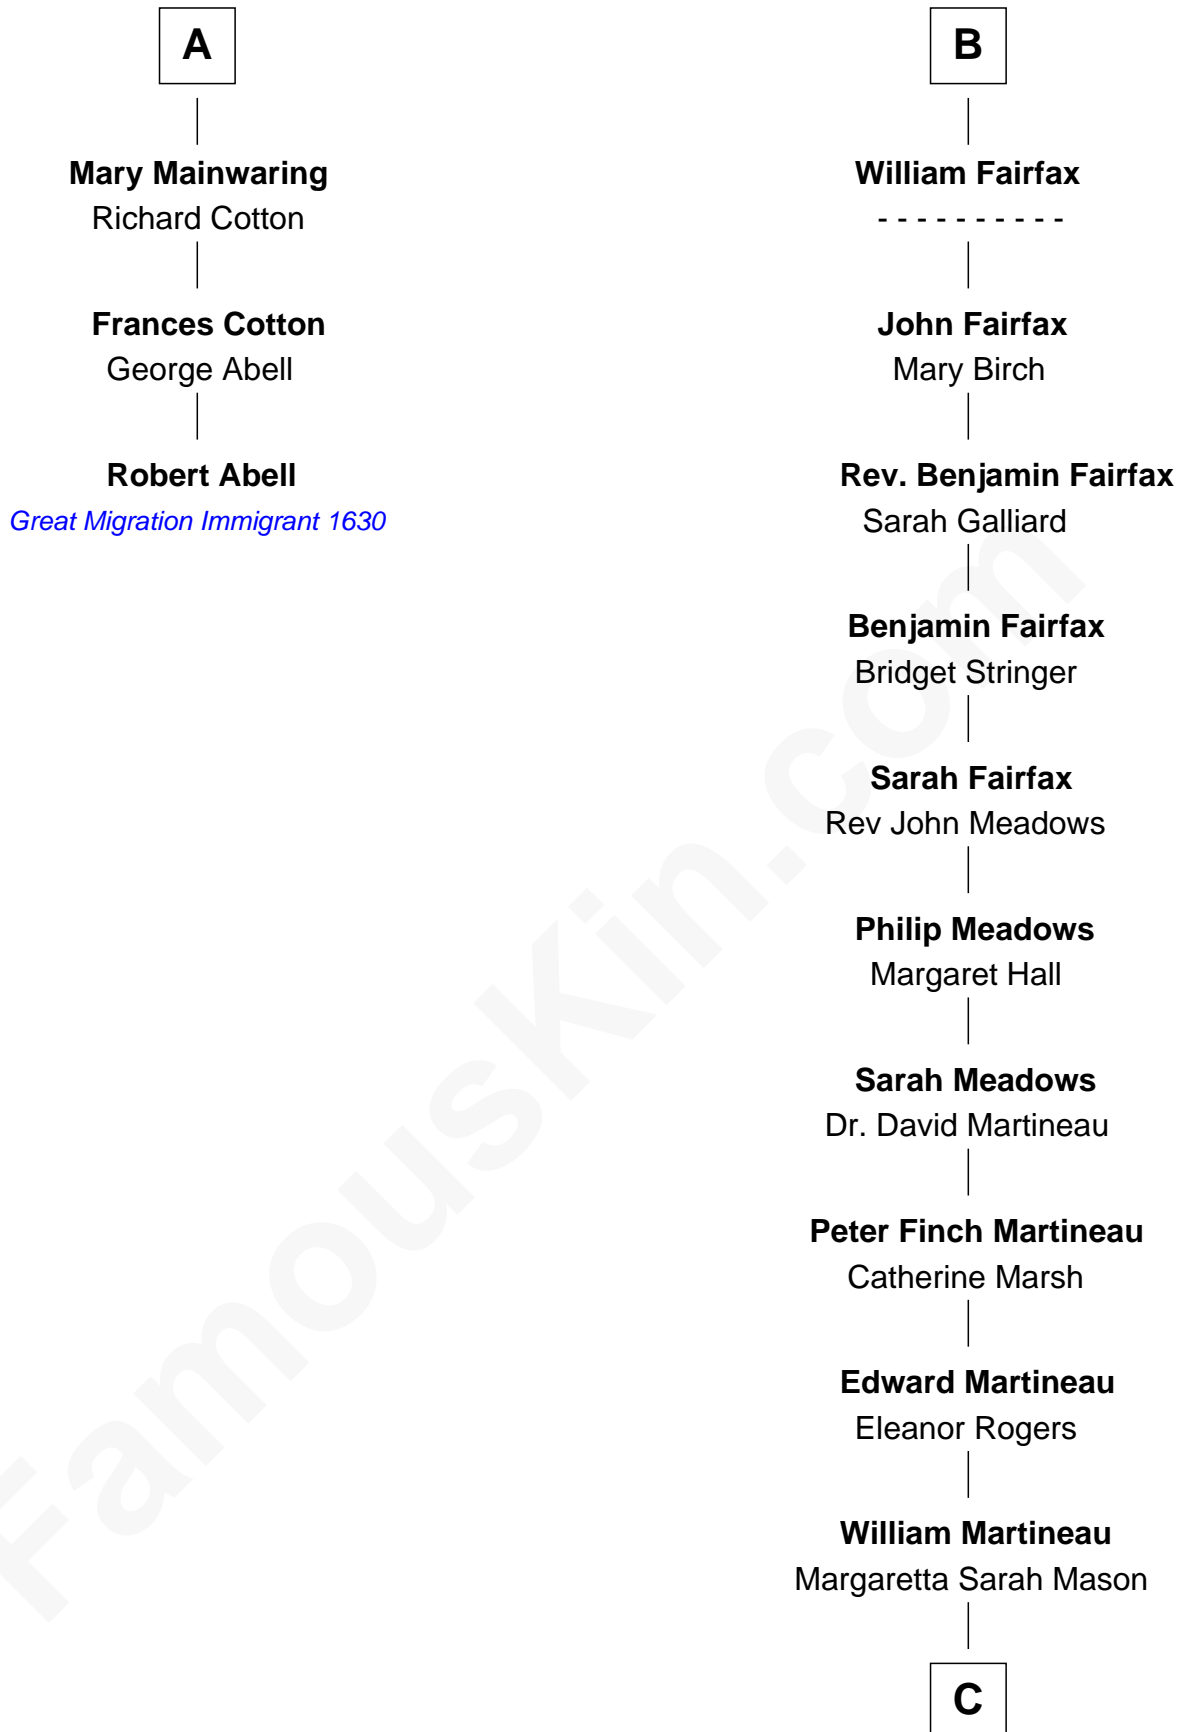

# FamousKin.com Relationship Chart of

**Robert Abell**

(c1605 - 1663) Great Migration Immigrant 1630

9th cousin 11 times removed of

**Guy Ritchie**

British Filmmaker

**Sir Thomas de Beauchamp**

Katherine de Mortimer

**Sir William Beauchamp**

Joan Fitzalan

**Joan Beauchamp**

James Butler

**Elizabeth Butler**

John Talbot

**Ann Talbot**

Sir Henry Vernon

**Elizabeth Vernon**

Sir Robert Corbet

**Dorothy Corbet**

Sir Richard Mainwaring

**Sir Arthur Mainwaring**

Margaret Mainwaring

**A**

**Philippa de Beauchamp**

Sir William Gascoigne

**Sir William Gascoigne**

Margaret Percy

**Agnes Gascoigne**

Sir Thomas Fairfax

**B**

C

**Edith Jane Martineau**