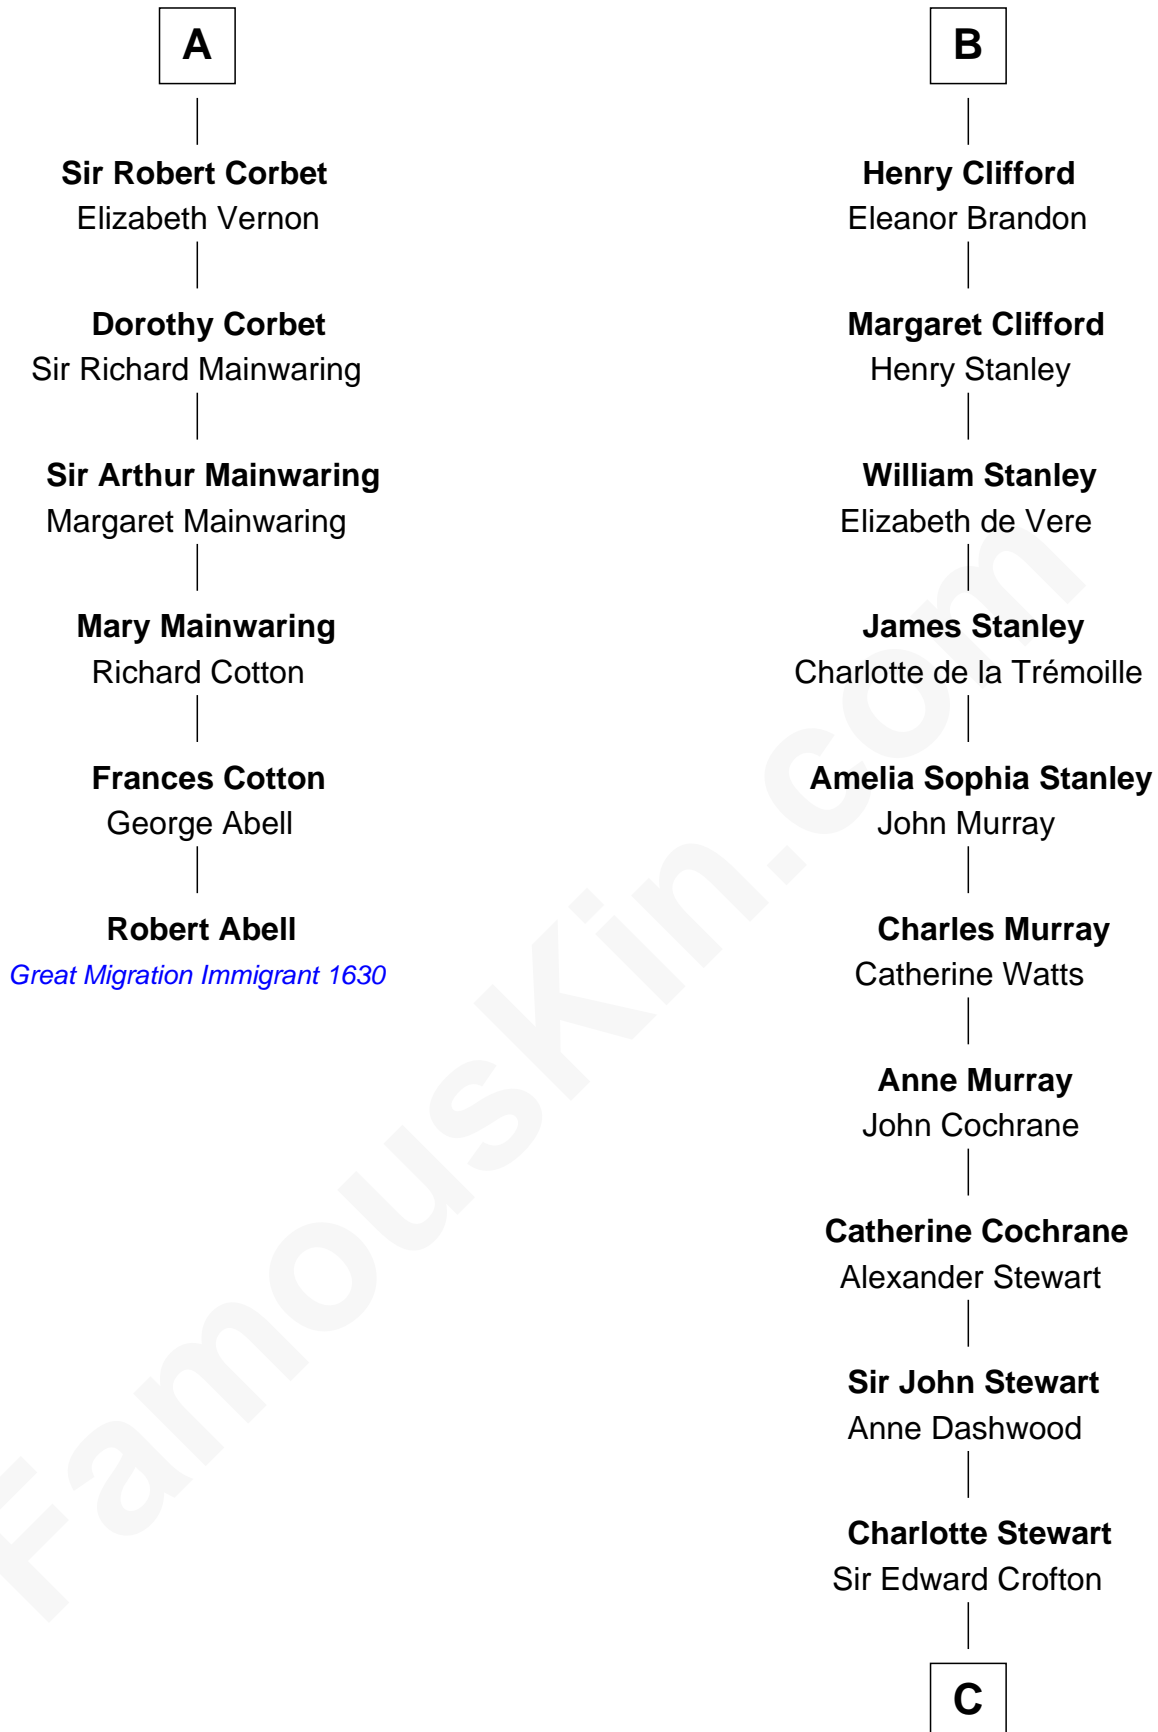

FamousKin.com Relationship Chart of

Robert Abell

(c1605 - 1663) Great Migration Immigrant 1630

12th cousin 9 times removed of

Guy Ritchie

British Filmmaker

Hugh le Despencer

Eleanor de Clare

Sir Edward le Despencer

Anne de Ferrers

Edward Despencer

Elizabeth Burghersh

Margaret Despencer

Robert de Ferrers

Sir Edmund Ferrers

Ellen Roche

Maurice de Berkeley

Thomas de Berkeley

Margaret de Lisle

Elizabeth de Berkeley

Richard de Beauchamp

Eleanor Beauchamp

Edmund Beaufort

Eleanor Beaufort

Sir Robert Spencer

Catherine Spencer

Henry Algernon Percy

Margaret Percy

Henry Clifford

B

C

Frederica Crofton