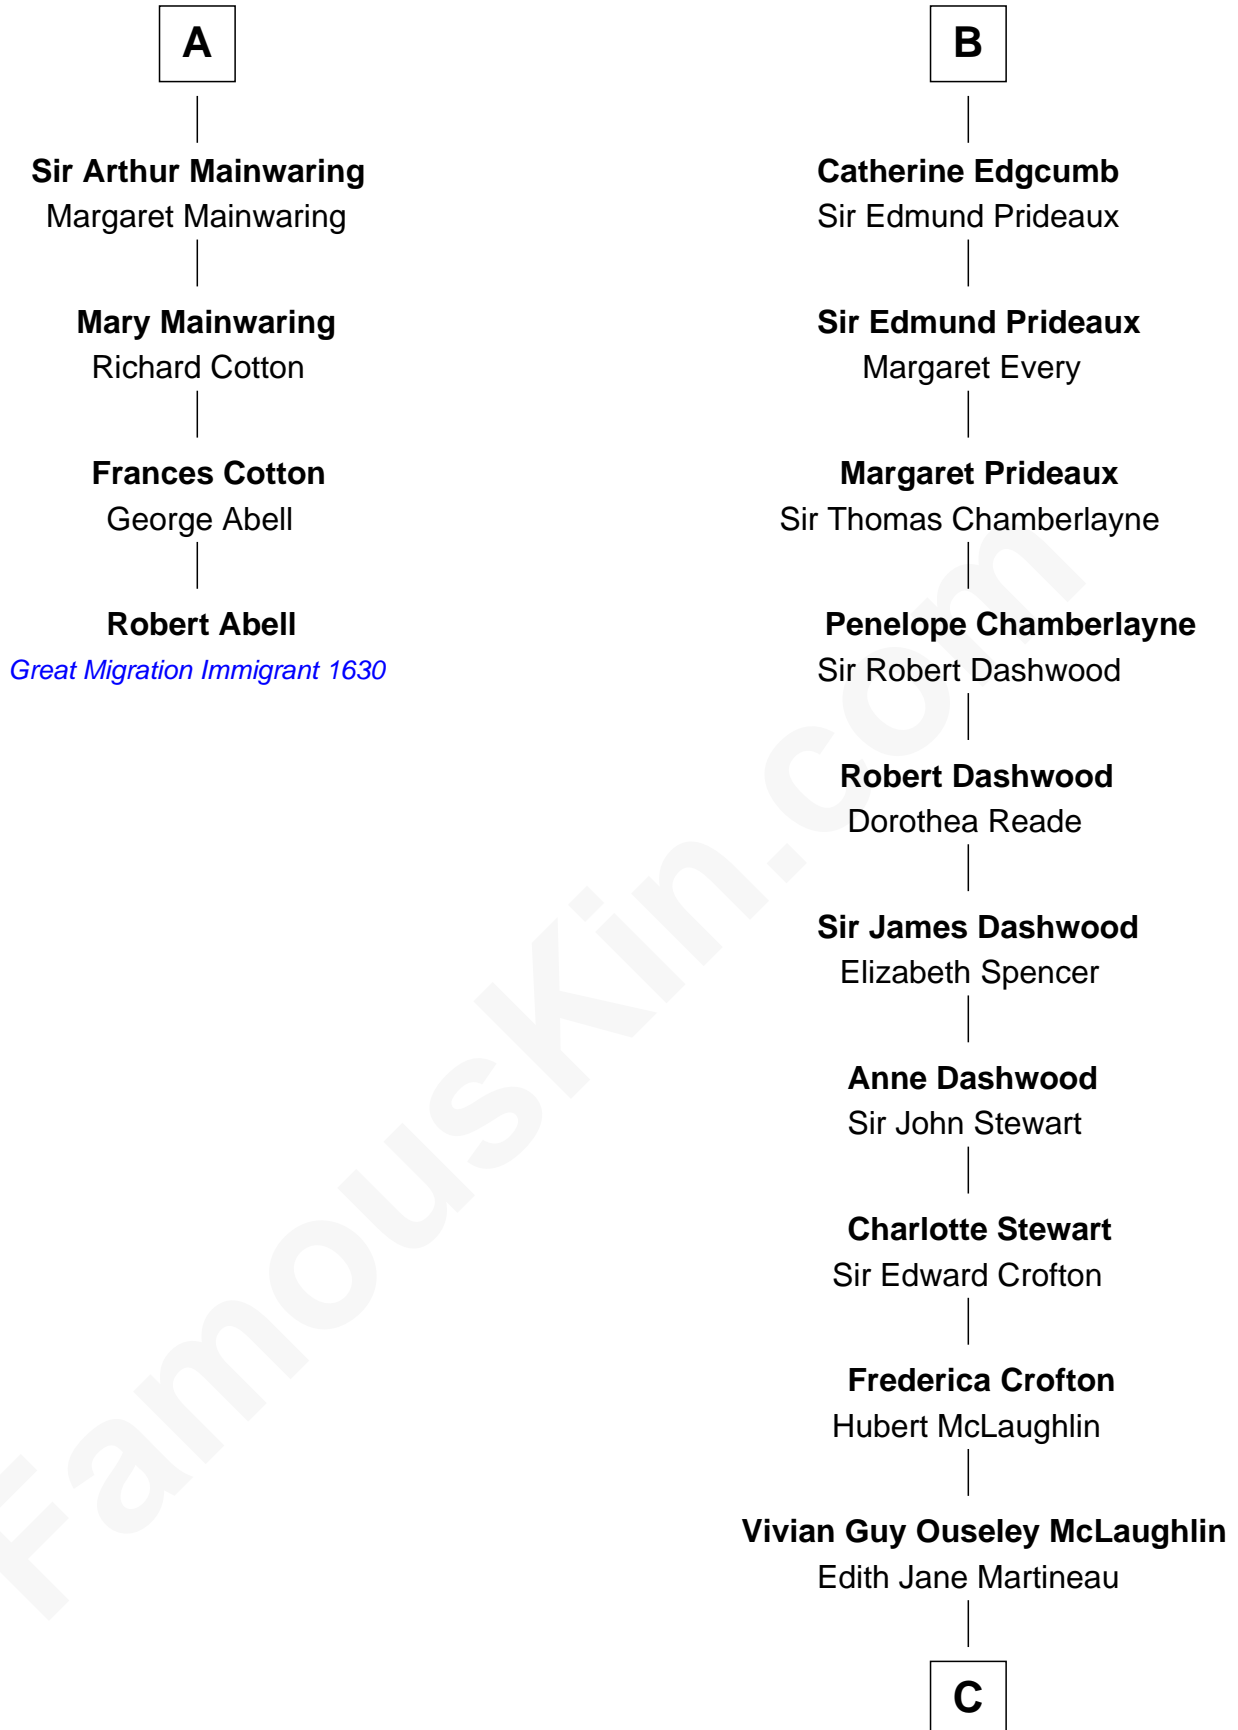

FamousKin.com Relationship Chart of

Robert Abell

(c1605 - 1663) Great Migration Immigrant 1630

10th cousin 9 times removed of

Guy Ritchie

British Filmmaker

John de Mowbray
Elizabeth de Segrave

C