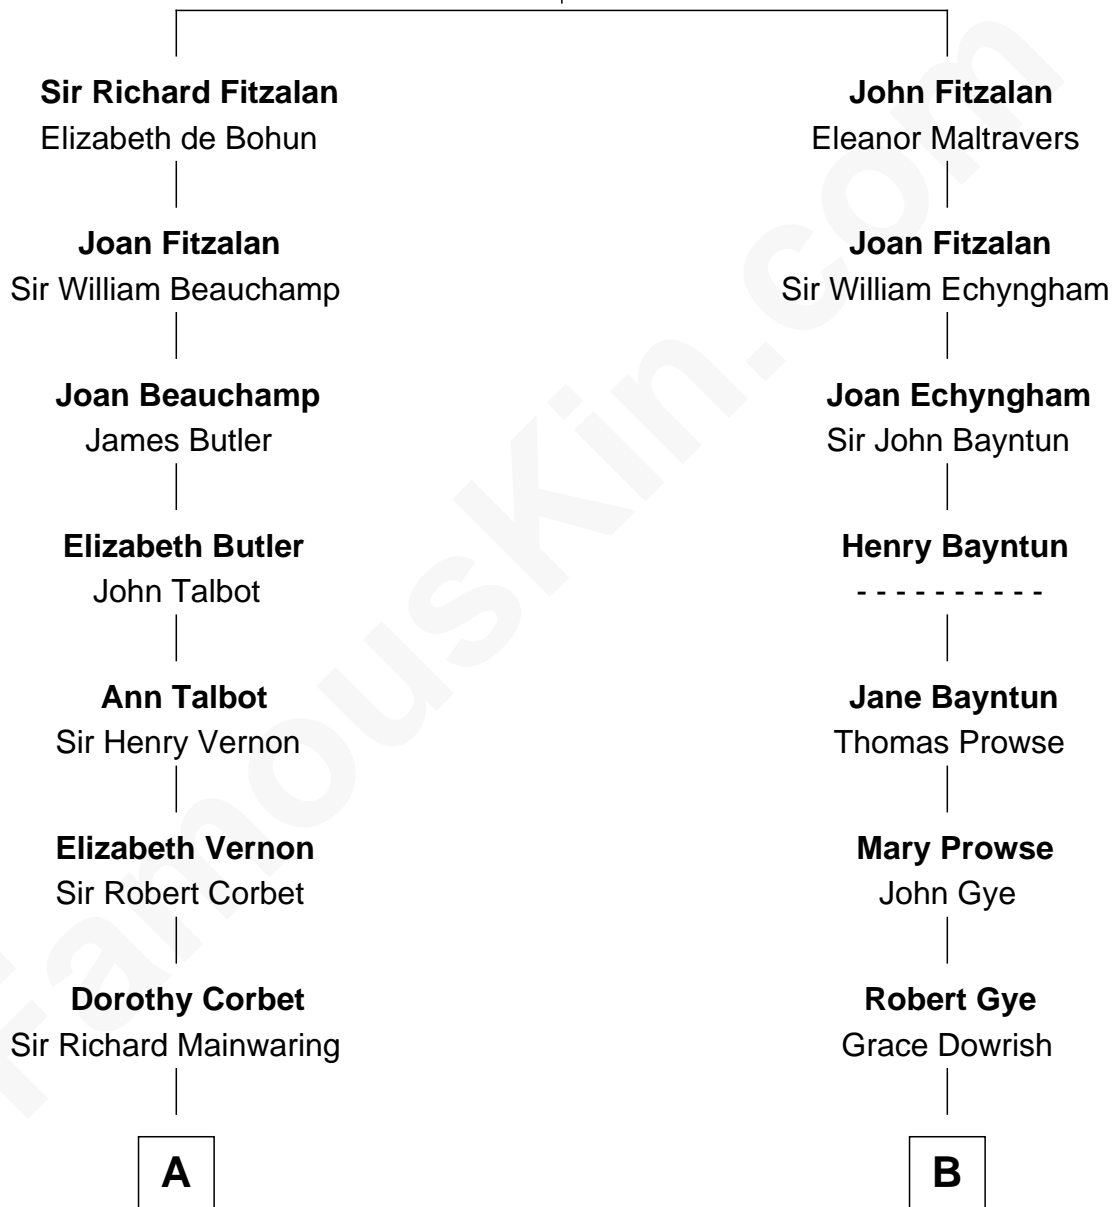

FamousKin.com Relationship Chart of

Robert Abell

(c1605 - 1663) Great Migration Immigrant 1630

10th cousin 8 times removed of

Pete Seeger

American Folk Singer

Richard Fitzalan
Eleanor Plantagenet

C

Charles Louis Seeger
Constance de Clyver Edson

Pete Seeger
American Folk Singer

FamousKin.com