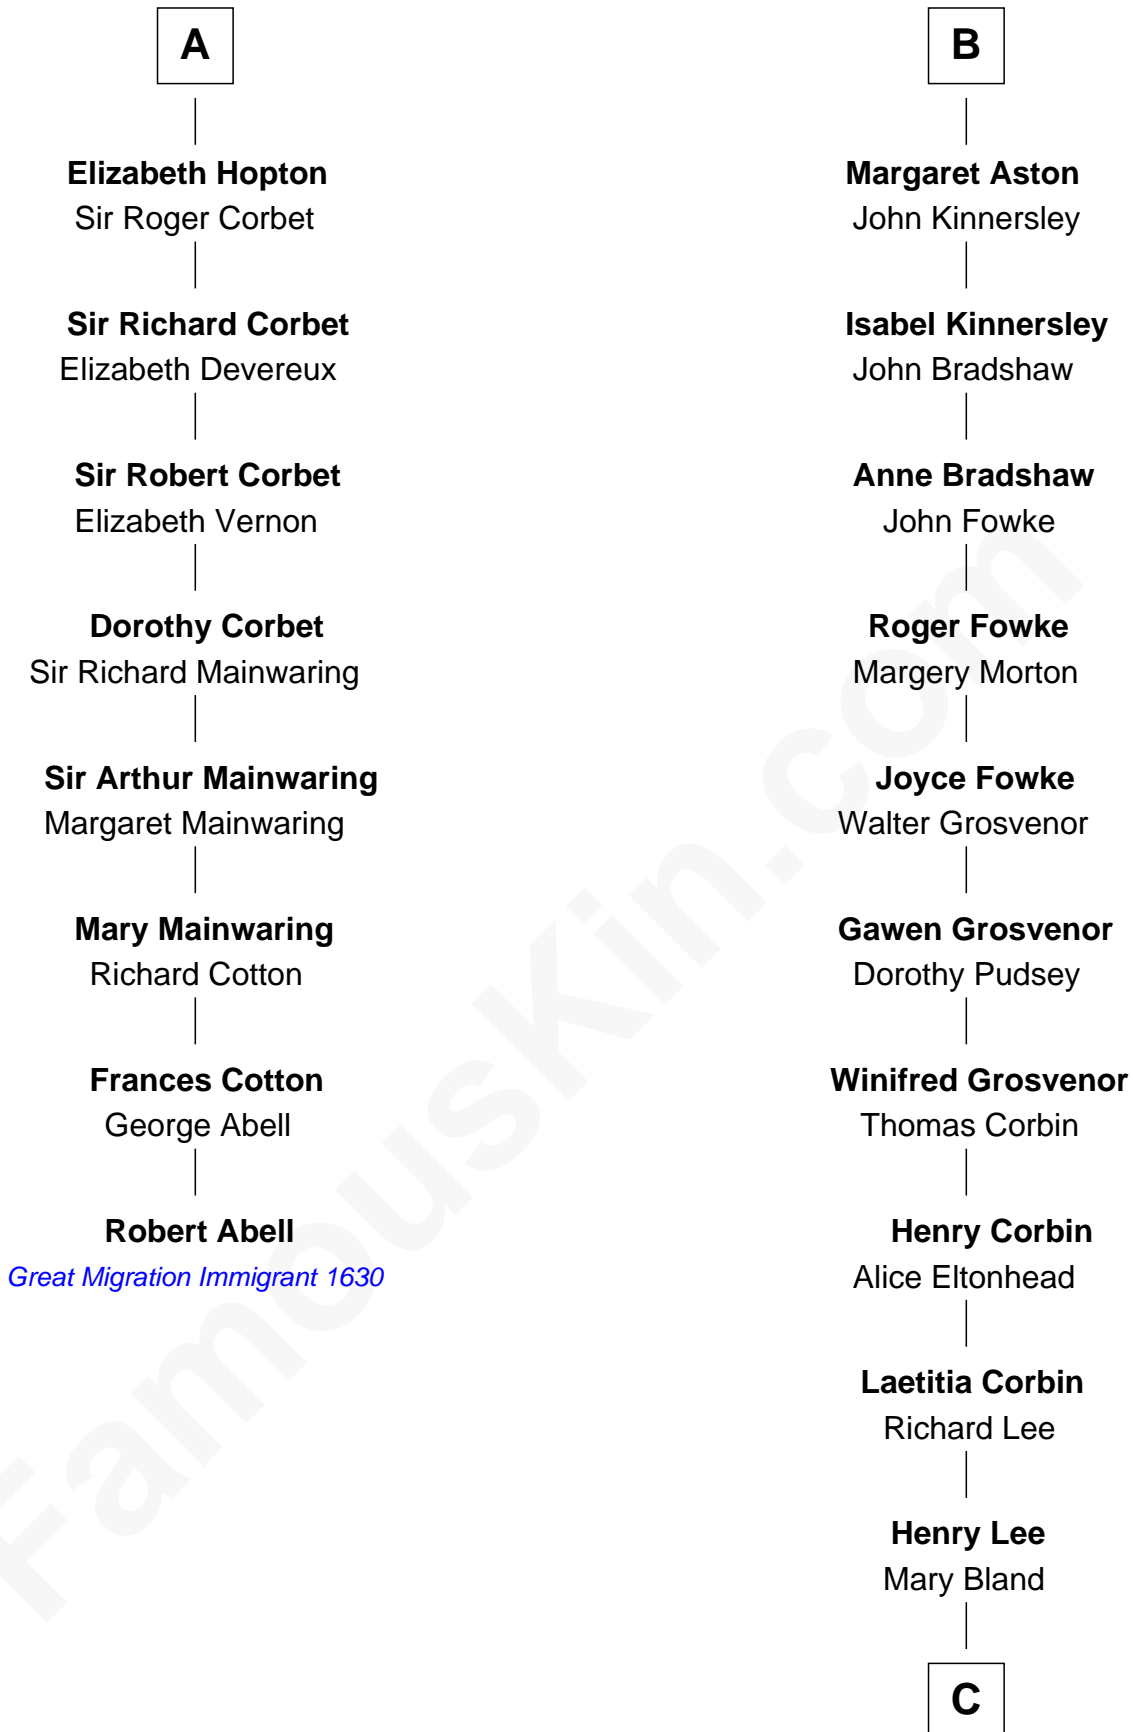

FamousKin.com Relationship Chart of

Robert Abell

(c1605 - 1663) Great Migration Immigrant 1630

14th cousin 4 times removed of

Henry Lee III

9th Governor of Virginia

John de Botetourte

Maud FitzThomas

C

Col. Henry Lee

Lucy Grymes

Henry Lee III

Light-Horse Harry

FamousKin.com