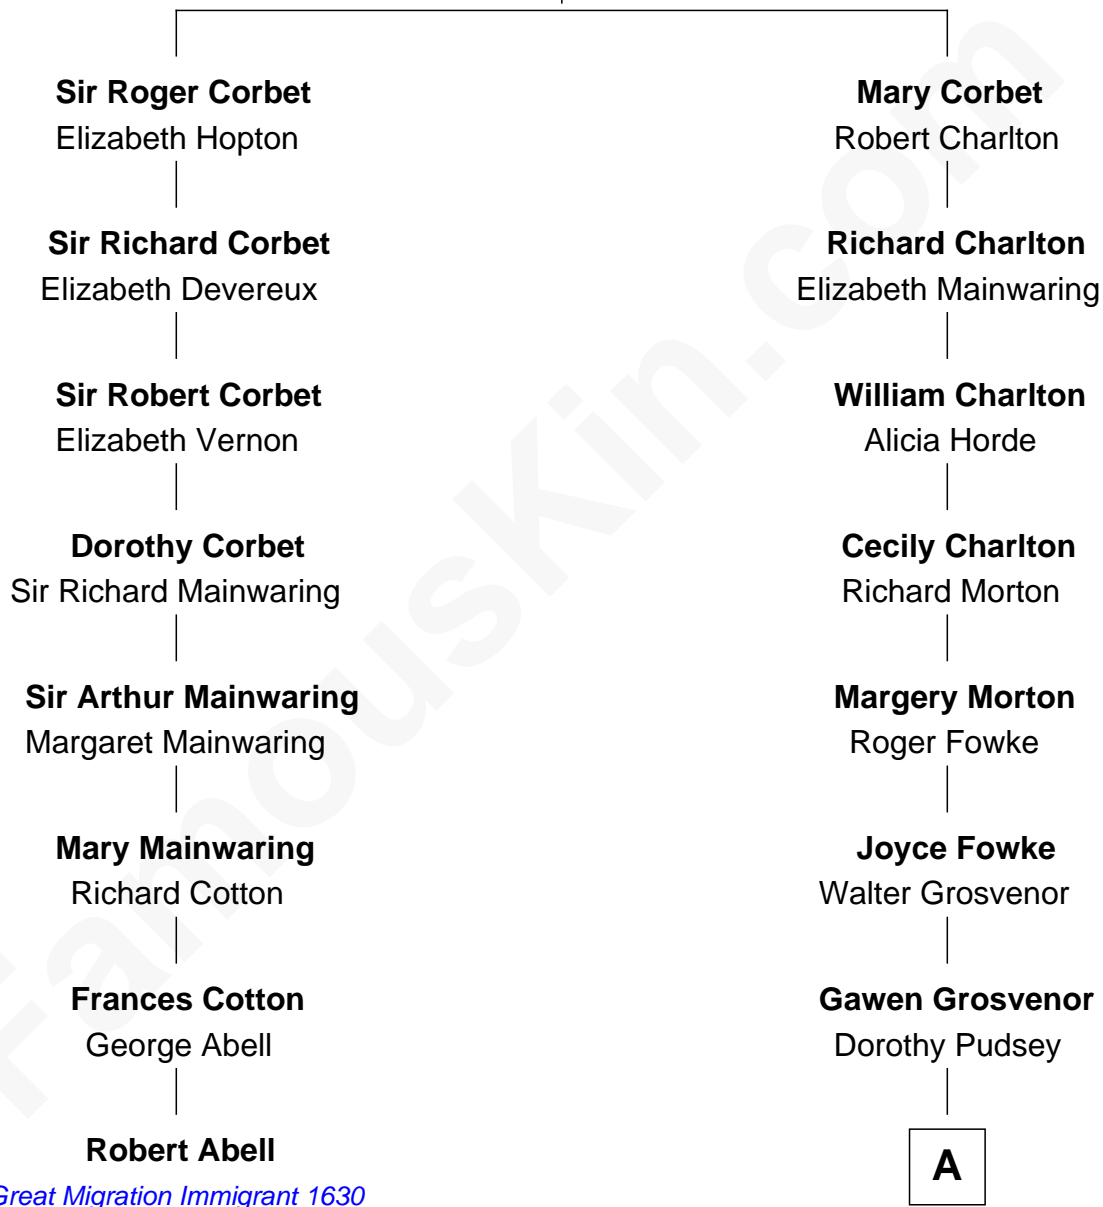

# FamousKin.com Relationship Chart of

**Robert Abell**

(c1605 - 1663) *Great Migration Immigrant 1630*

7th cousin 5 times removed of

**Henry Lee III**

*9th Governor of Virginia*

**Sir Robert Corbet**

Margaret - - - - -

**A**

|  
**Winifred Grosvenor**

Thomas Corbin

|  
**Henry Corbin**

Alice Eltonhead

|  
**Laetitia Corbin**

Richard Lee

|  
**Henry Lee**