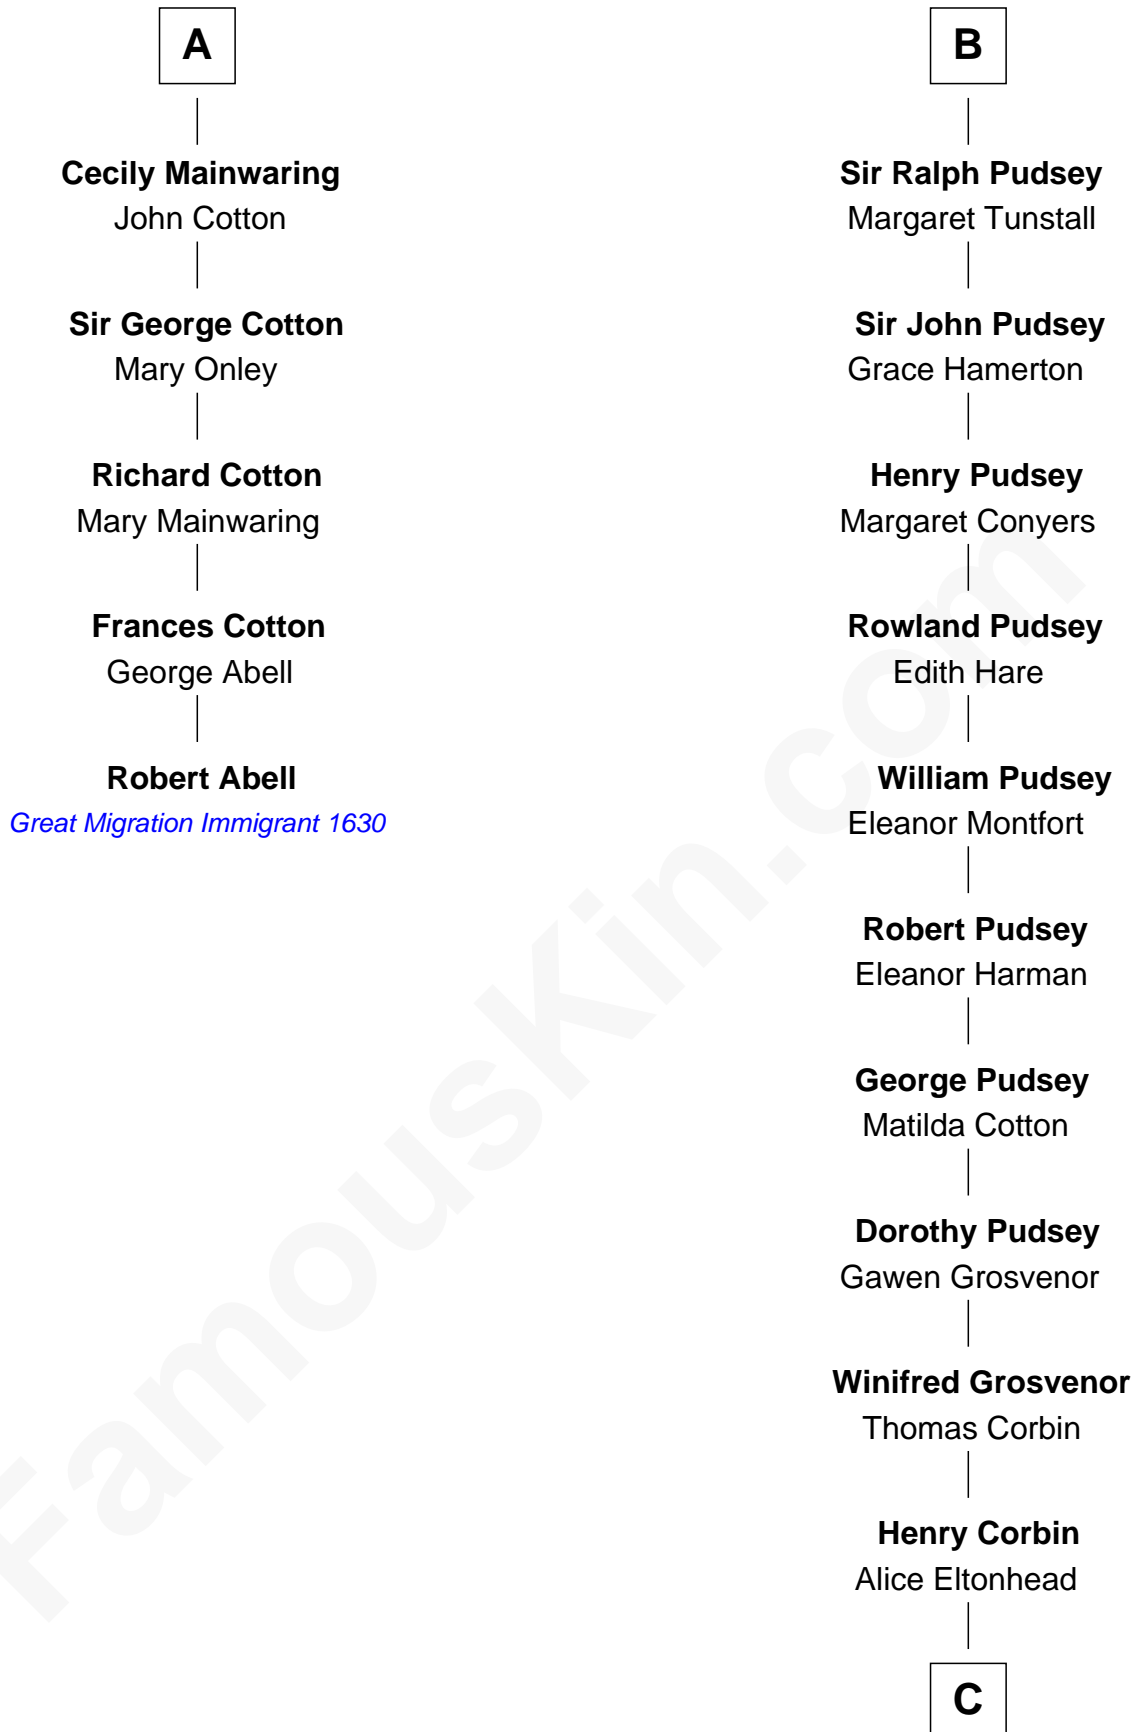

FamousKin.com Relationship Chart of

Robert Abell

(c1605 - 1663) Great Migration Immigrant 1630

11th cousin 9 times removed of

Henry Lee III

9th Governor of Virginia

Sir Richard FitzRoy

Rose de Dover

C

—
Laetitia Corbin

Richard Lee

—
Henry Lee

Mary Bland

—
Col. Henry Lee

Lucy Grymes

—
Henry Lee III

Light-Horse Harry