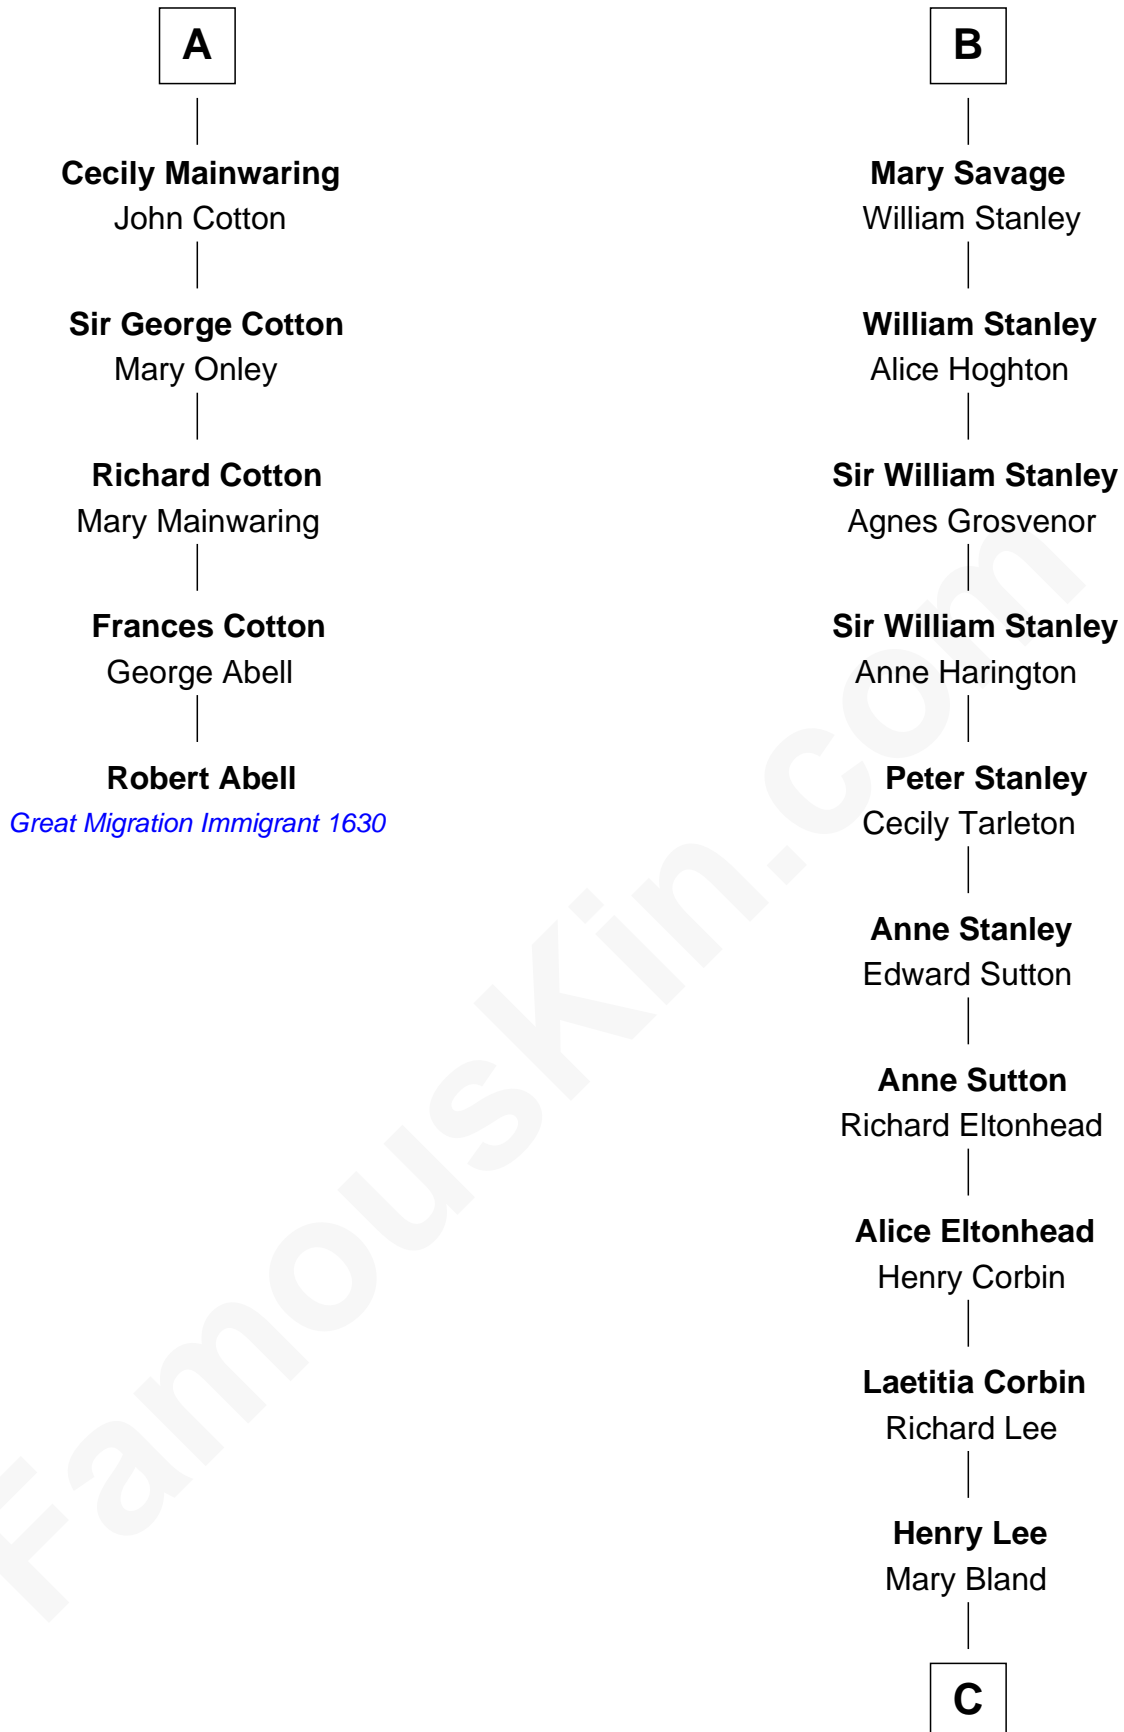

FamousKin.com Relationship Chart of

Robert Abell

(c1605 - 1663) Great Migration Immigrant 1630

11th cousin 7 times removed of

Henry Lee III

9th Governor of Virginia

Sir Roger de Quincy

Helen of Galloway

C

Col. Henry Lee

Lucy Grymes

Henry Lee III

Light-Horse Harry

FamousKin.com