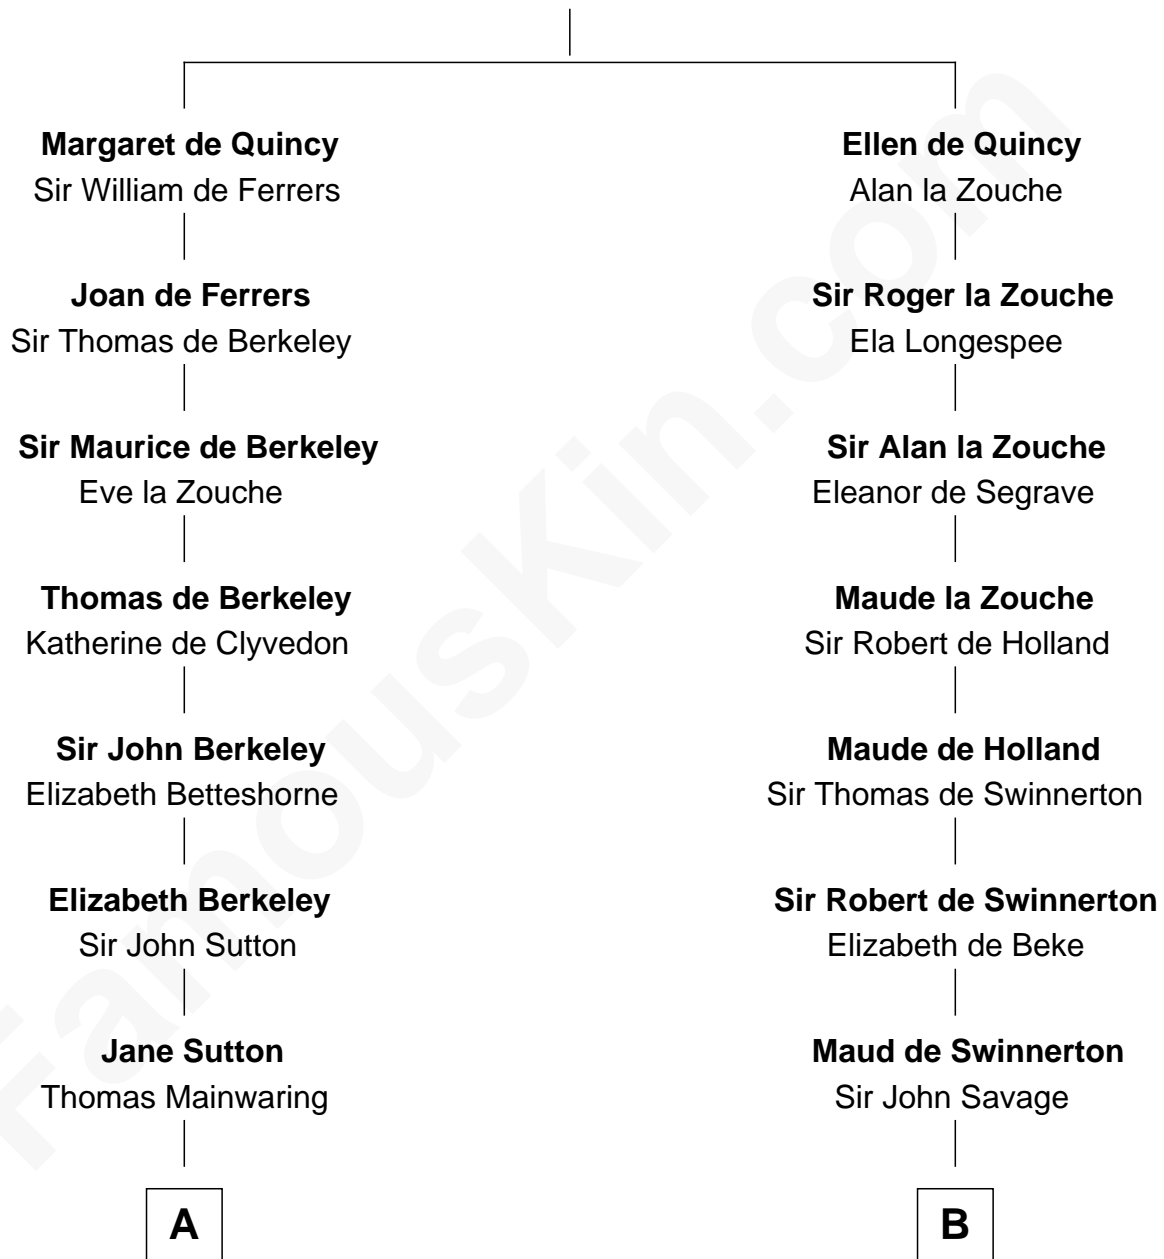

FamousKin.com Relationship Chart of

Robert Abell

(c1605 - 1663) Great Migration Immigrant 1630

11th cousin 7 times removed of

Henry Lee III

9th Governor of Virginia

Sir Roger de Quincy

Helen of Galloway

C

Col. Henry Lee

Lucy Grymes

Henry Lee III

Light-Horse Harry

FamousKin.com