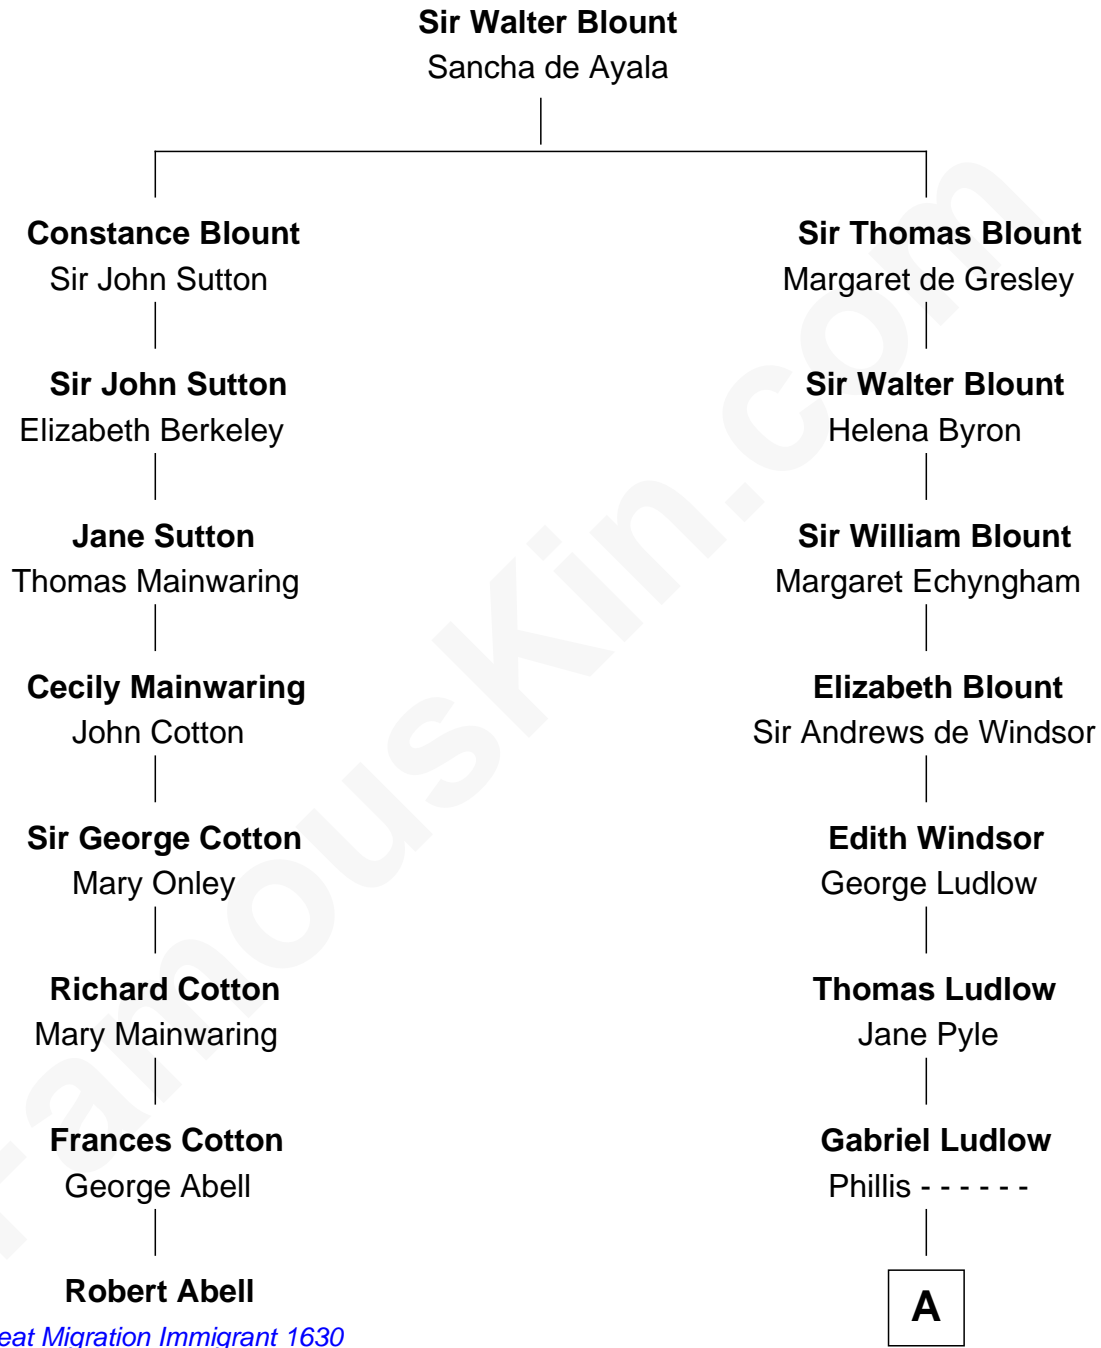

FamousKin.com

Relationship Chart of

Robert Abell

(c1605 - 1663) Great Migration Immigrant 1630

7th cousin 5 times removed of

General Robert E. Lee

Confederate Army - U.S. Civil War

A

Sarah Ludlow
Col. John Carter

Col. Robert Carter
Judith Armistead

John Carter
Elizabeth Hill

Charles Carter
Anne Butler Moore

Anne Hill Carter
Maj. Gen. Henry Lee

General Robert E. Lee
Confederate Army - U.S. Civil War