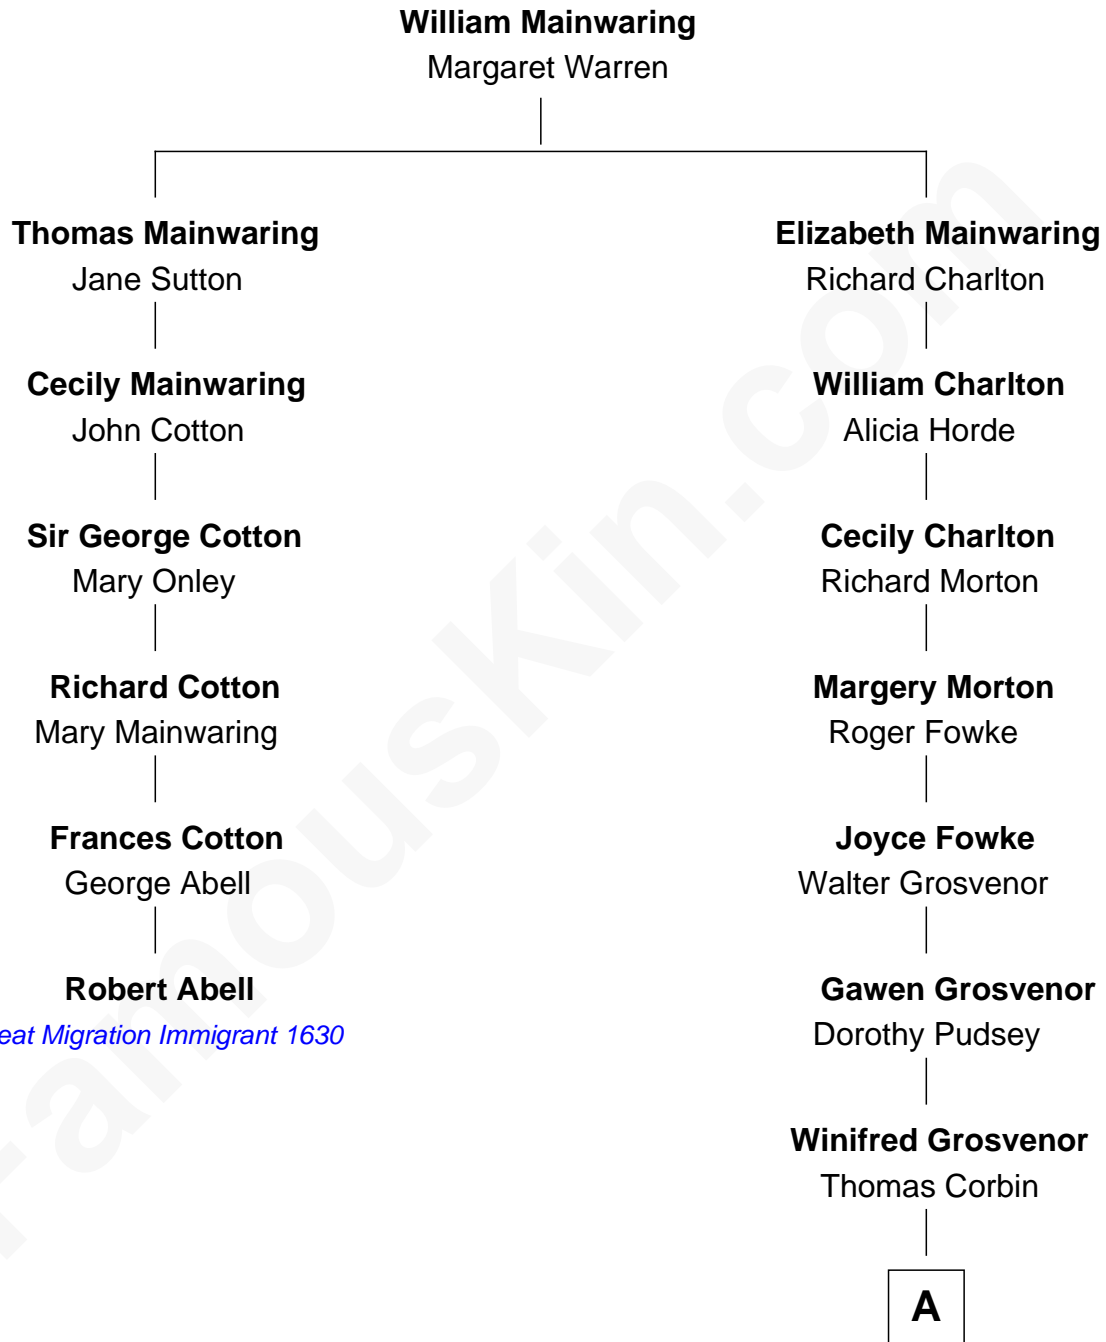

FamousKin.com

Relationship Chart of

Robert Abell

(c1605 - 1663) *Great Migration Immigrant 1630*

5th cousin 7 times removed of

General Robert E. Lee

Confederate Army - U.S. Civil War

A

Henry Corbin
Alice Eltonhead

Laetitia Corbin
Richard Lee

Henry Lee
Mary Bland

Col. Henry Lee
Lucy Grymes

Maj. Gen. Henry Lee
Anne Hill Carter

General Robert E. Lee
Confederate Army - U.S. Civil War