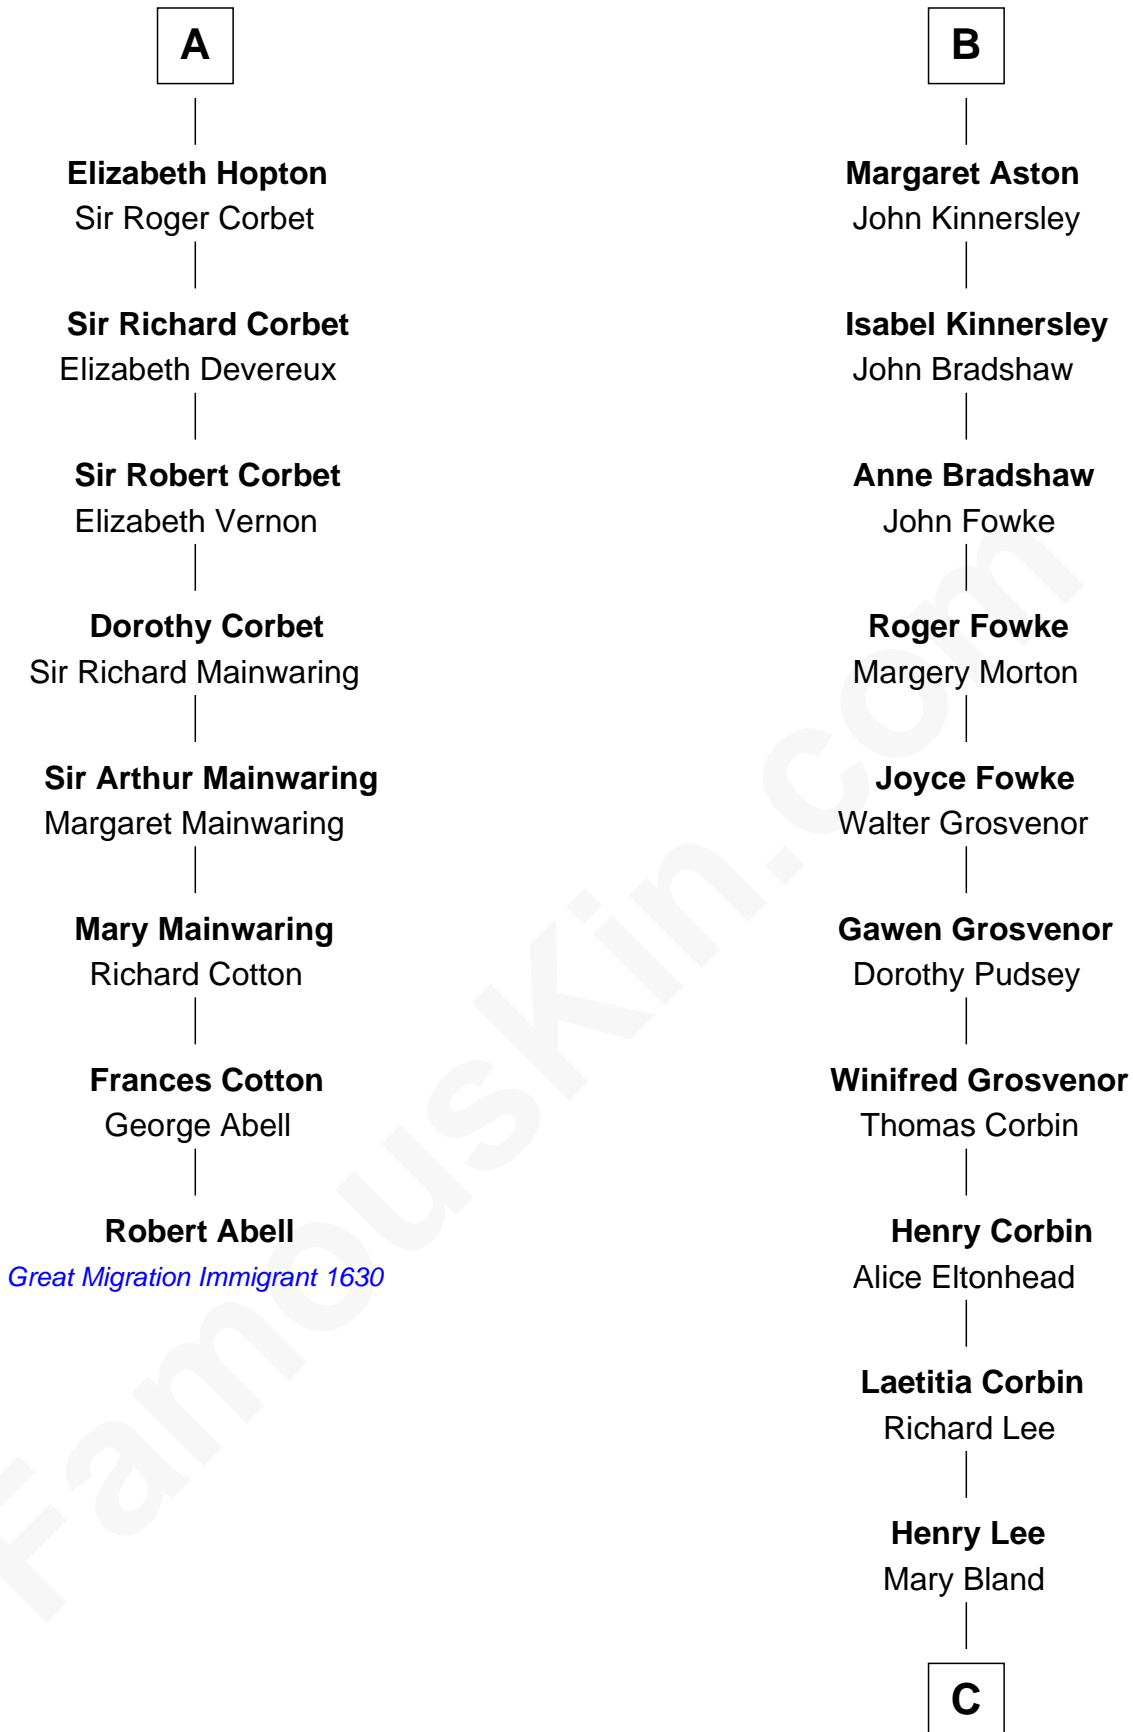

# FamousKin.com Relationship Chart of

**Robert Abell**

(c1605 - 1663) Great Migration Immigrant 1630

14th cousin 5 times removed of

**General Robert E. Lee**

Confederate Army - U.S. Civil War

**John de Botetourte**

Maud FitzThomas

**C**

Col. Henry Lee

Lucy Grymes

Maj. Gen. Henry Lee

Anne Hill Carter

General Robert E. Lee

*Confederate Army - U.S. Civil War*