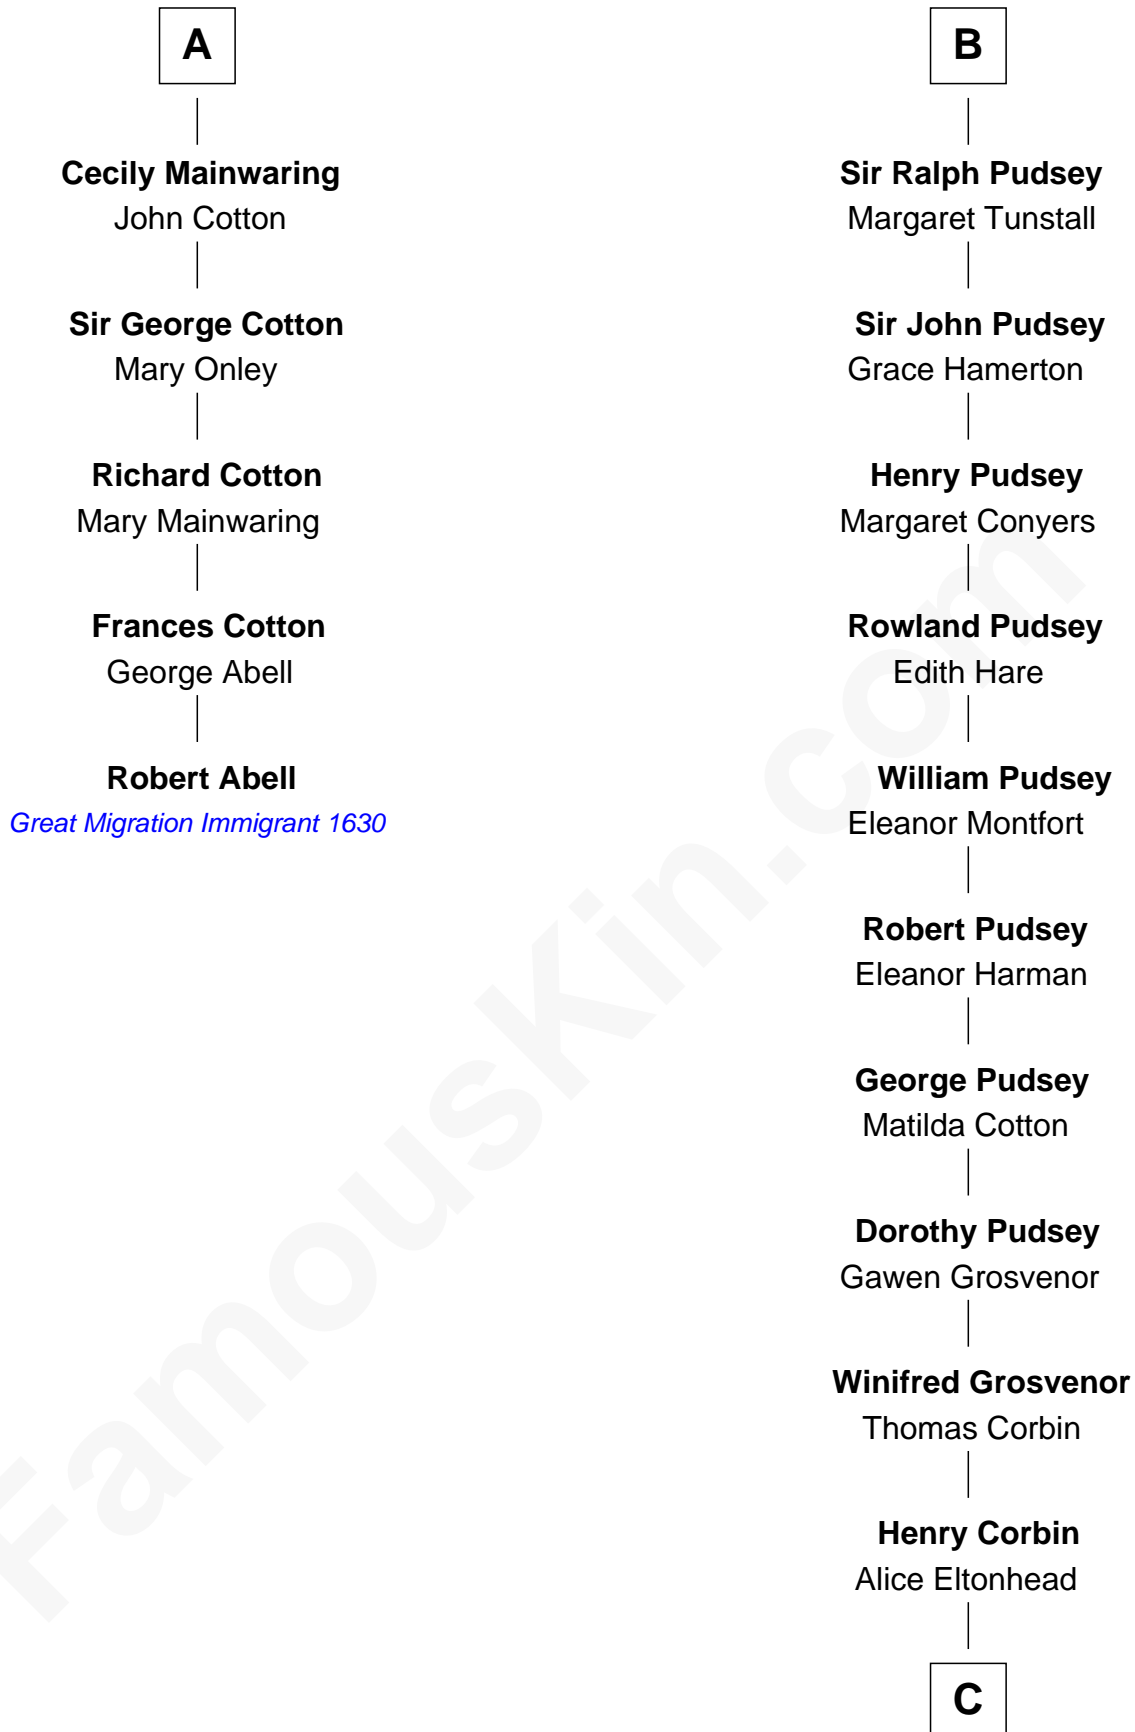

FamousKin.com

Relationship Chart of

Robert Abell

(c1605 - 1663) Great Migration Immigrant 1630

11th cousin 10 times removed of

General Robert E. Lee

Confederate Army - U.S. Civil War

Sir Richard FitzRoy

Rose de Dover

C

—
Laetitia Corbin

Richard Lee

—
Henry Lee

Mary Bland

—
Col. Henry Lee

Lucy Grymes