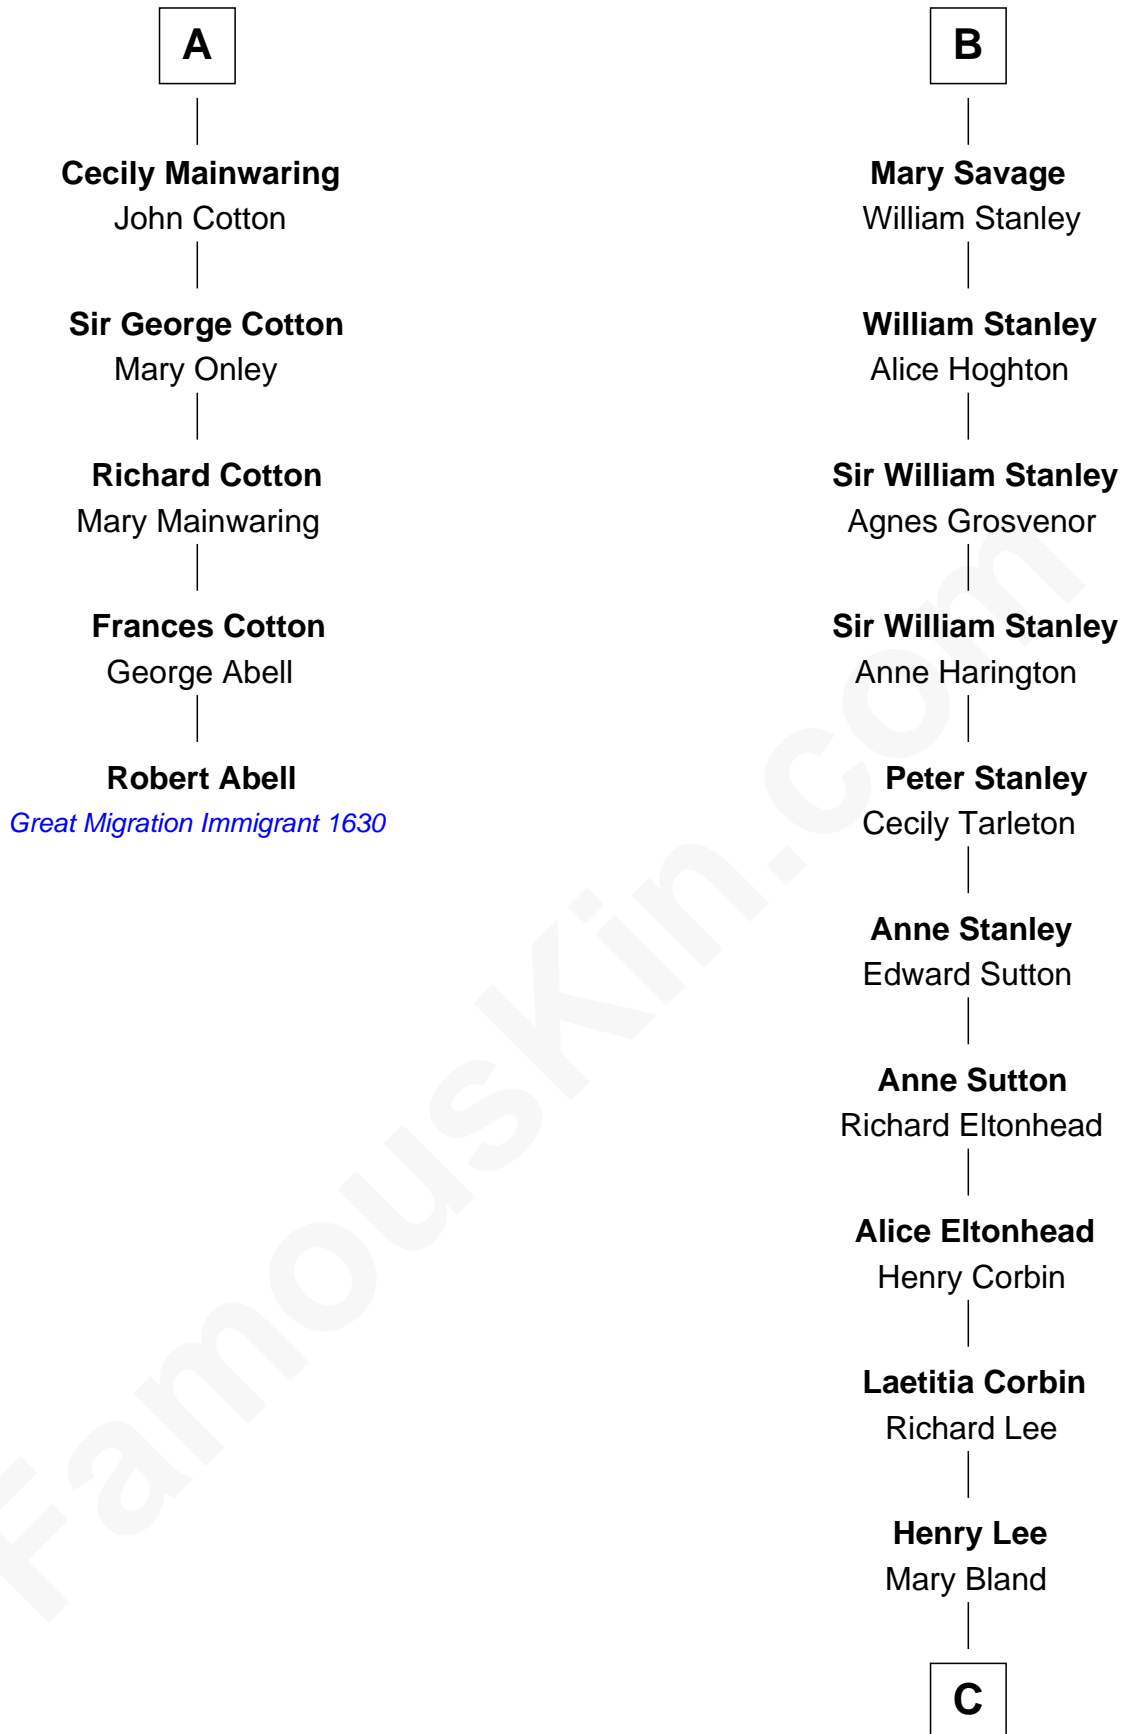

FamousKin.com

Relationship Chart of

Robert Abell

(c1605 - 1663) Great Migration Immigrant 1630

11th cousin 8 times removed of

General Robert E. Lee

Confederate Army - U.S. Civil War

Sir Roger de Quincy
Helen of Galloway

C

Col. Henry Lee

Lucy Grymes

Maj. Gen. Henry Lee

Anne Hill Carter

General Robert E. Lee

Confederate Army - U.S. Civil War

FamousKin.com