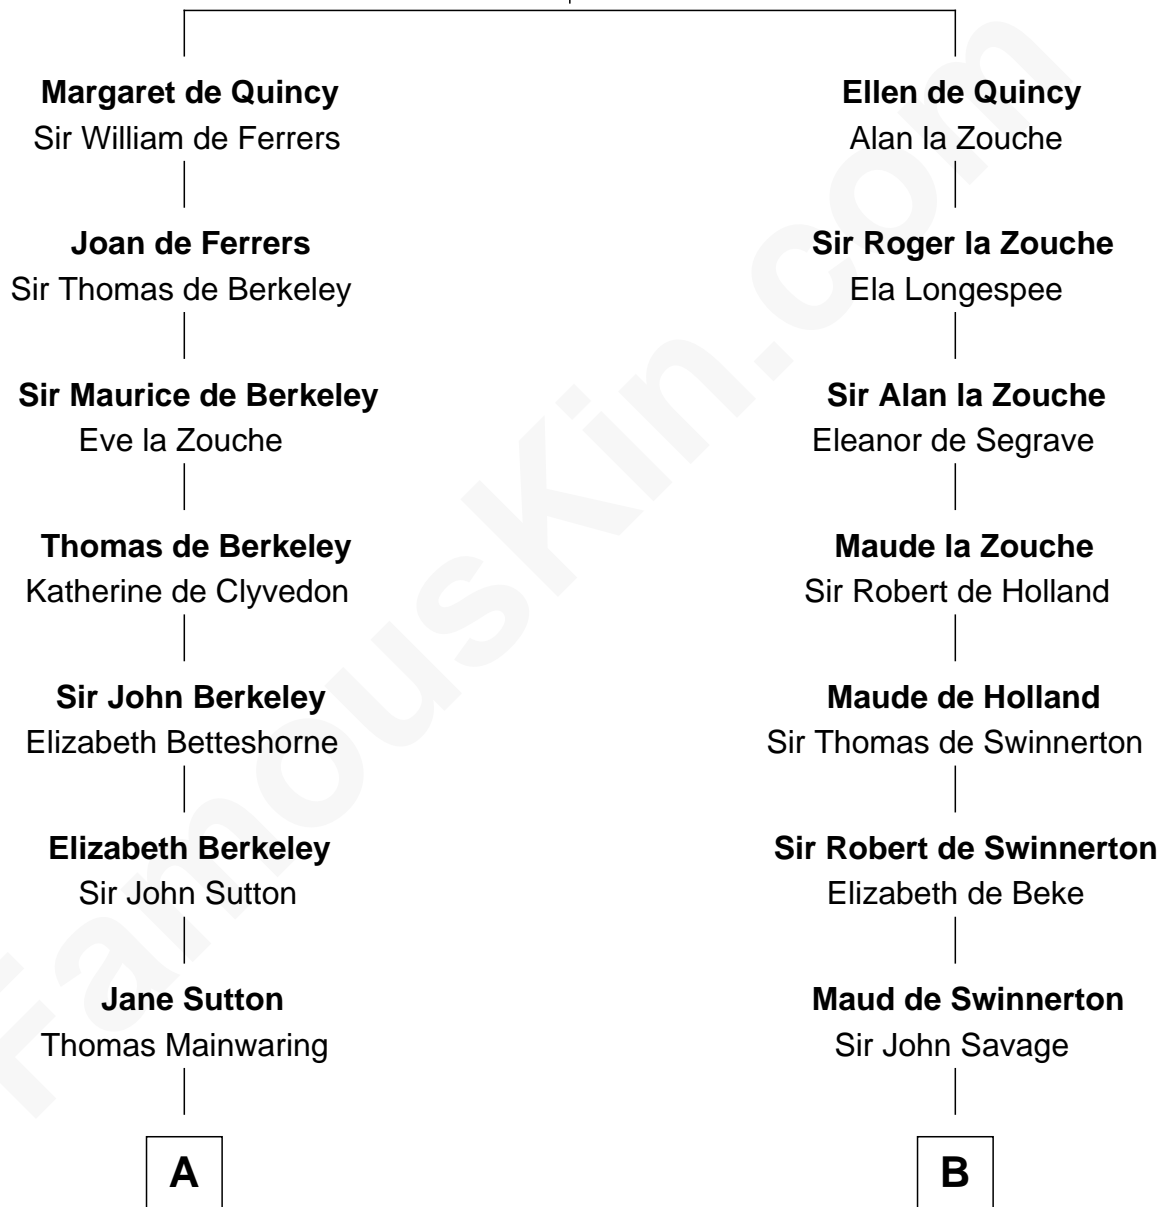

FamousKin.com

Relationship Chart of

Robert Abell

(c1605 - 1663) Great Migration Immigrant 1630

11th cousin 8 times removed of

General Robert E. Lee

Confederate Army - U.S. Civil War

Sir Roger de Quincy
Helen of Galloway