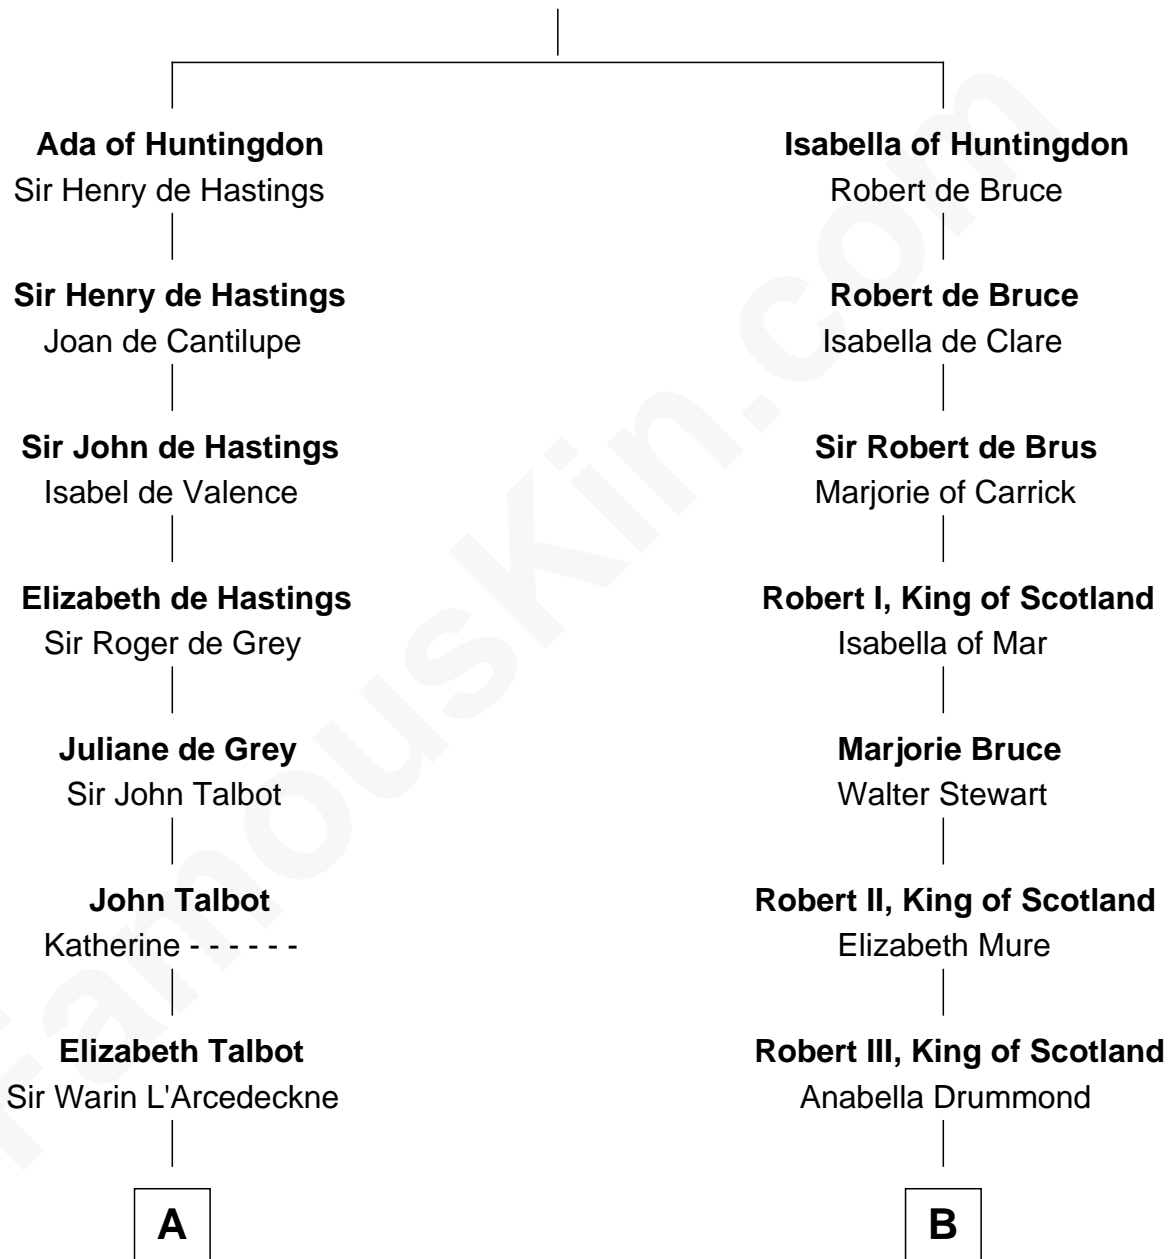

David of Huntingdon

Maud of Chester