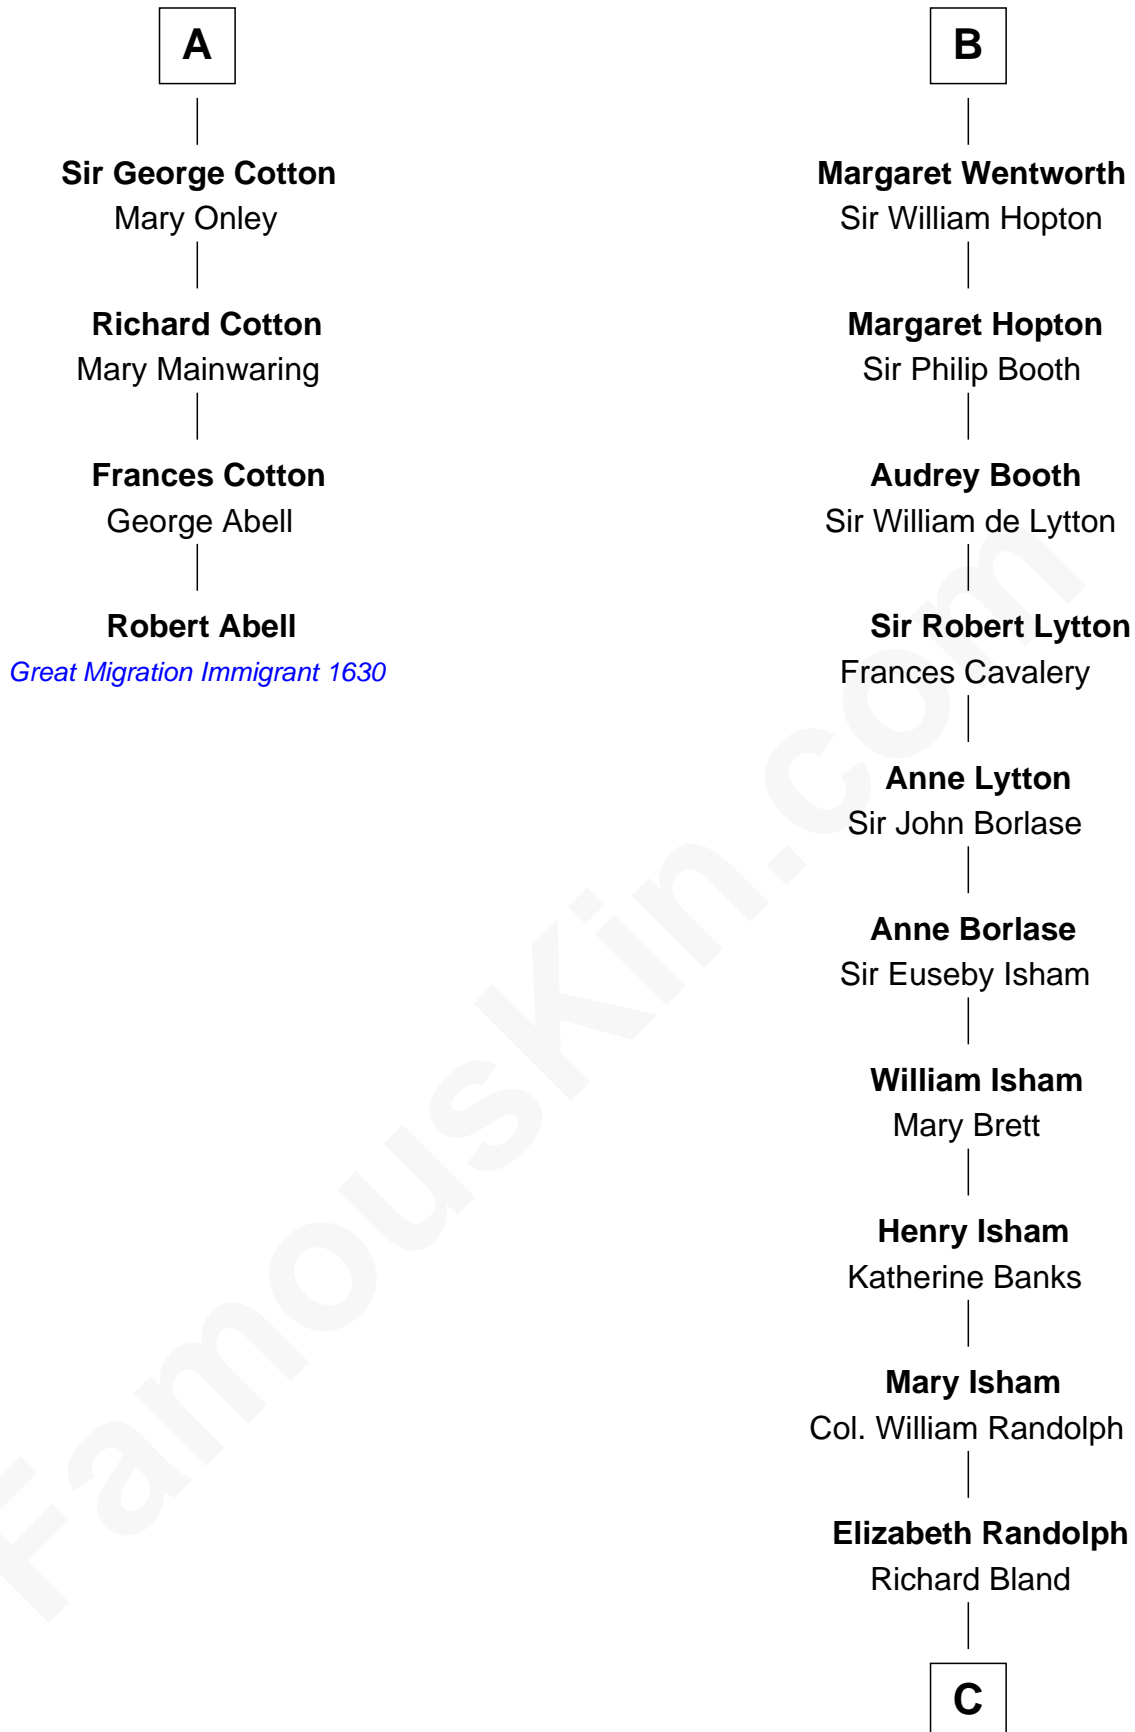

FamousKin.com

Relationship Chart of

Robert Abell

(c1605 - 1663) Great Migration Immigrant 1630

10th cousin 10 times removed of

General Robert E. Lee

Confederate Army - U.S. Civil War

Sir William de Ferrers

Thomas de Berkeley
Katherine de Clyvedon

John Deincourt

Sir John Berkeley
Elizabeth Betteshorne

Sir William Deincourt
Milicent la Zouche

Elizabeth Berkeley
Sir John Sutton

Margaret Deincourt
Sir Robert de Tibetot

Jane Sutton
Thomas Mainwaring

Elizabeth de Tibetot
Sir Philip le Despencer

Cecily Mainwaring
John Cotton

Margery Despencer
Sir Roger Wentworth

A

B

C

—
Mary Bland