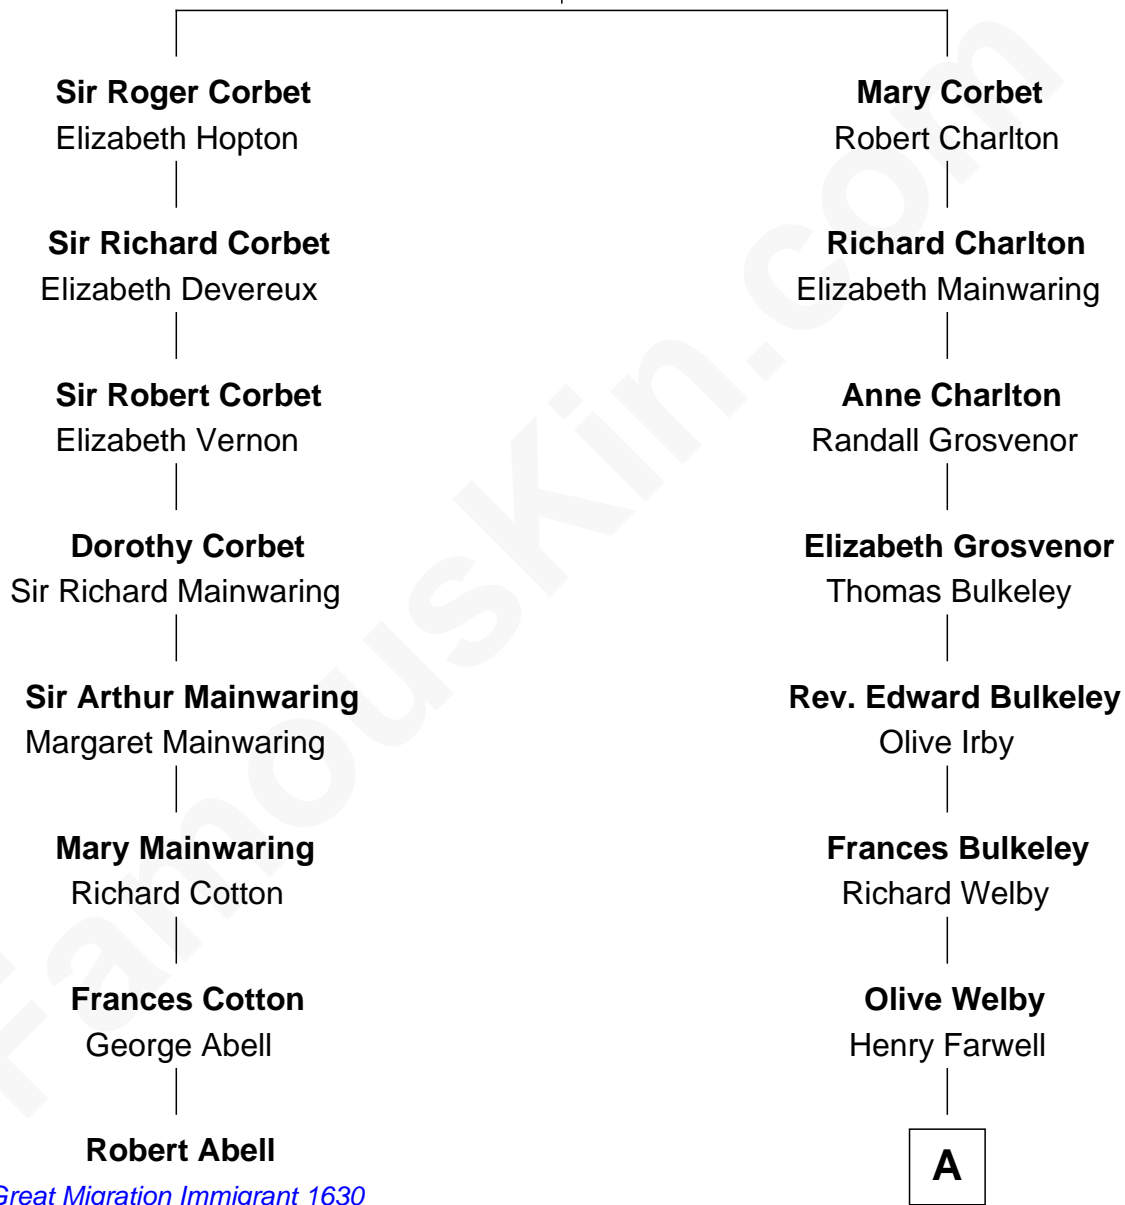

FamousKin.com Relationship Chart of

Robert Abell

(c1605 - 1663) *Great Migration Immigrant 1630*

7th cousin 11 times removed of

Linda Hamilton

TV and Movie Actress

Sir Robert Corbet

Margaret - - - - -

A

Olive Farwell
Benjamin Spalding

Edward Spalding
Mary Adams

Benjamin Spalding
Deborah Wheeler

Alice Spalding
Isaac Morgan

Isaac Morgan
Polly Adams

John Adams Morgan
Aurelia Watrous

Eliza Morgan
John M. Grimes