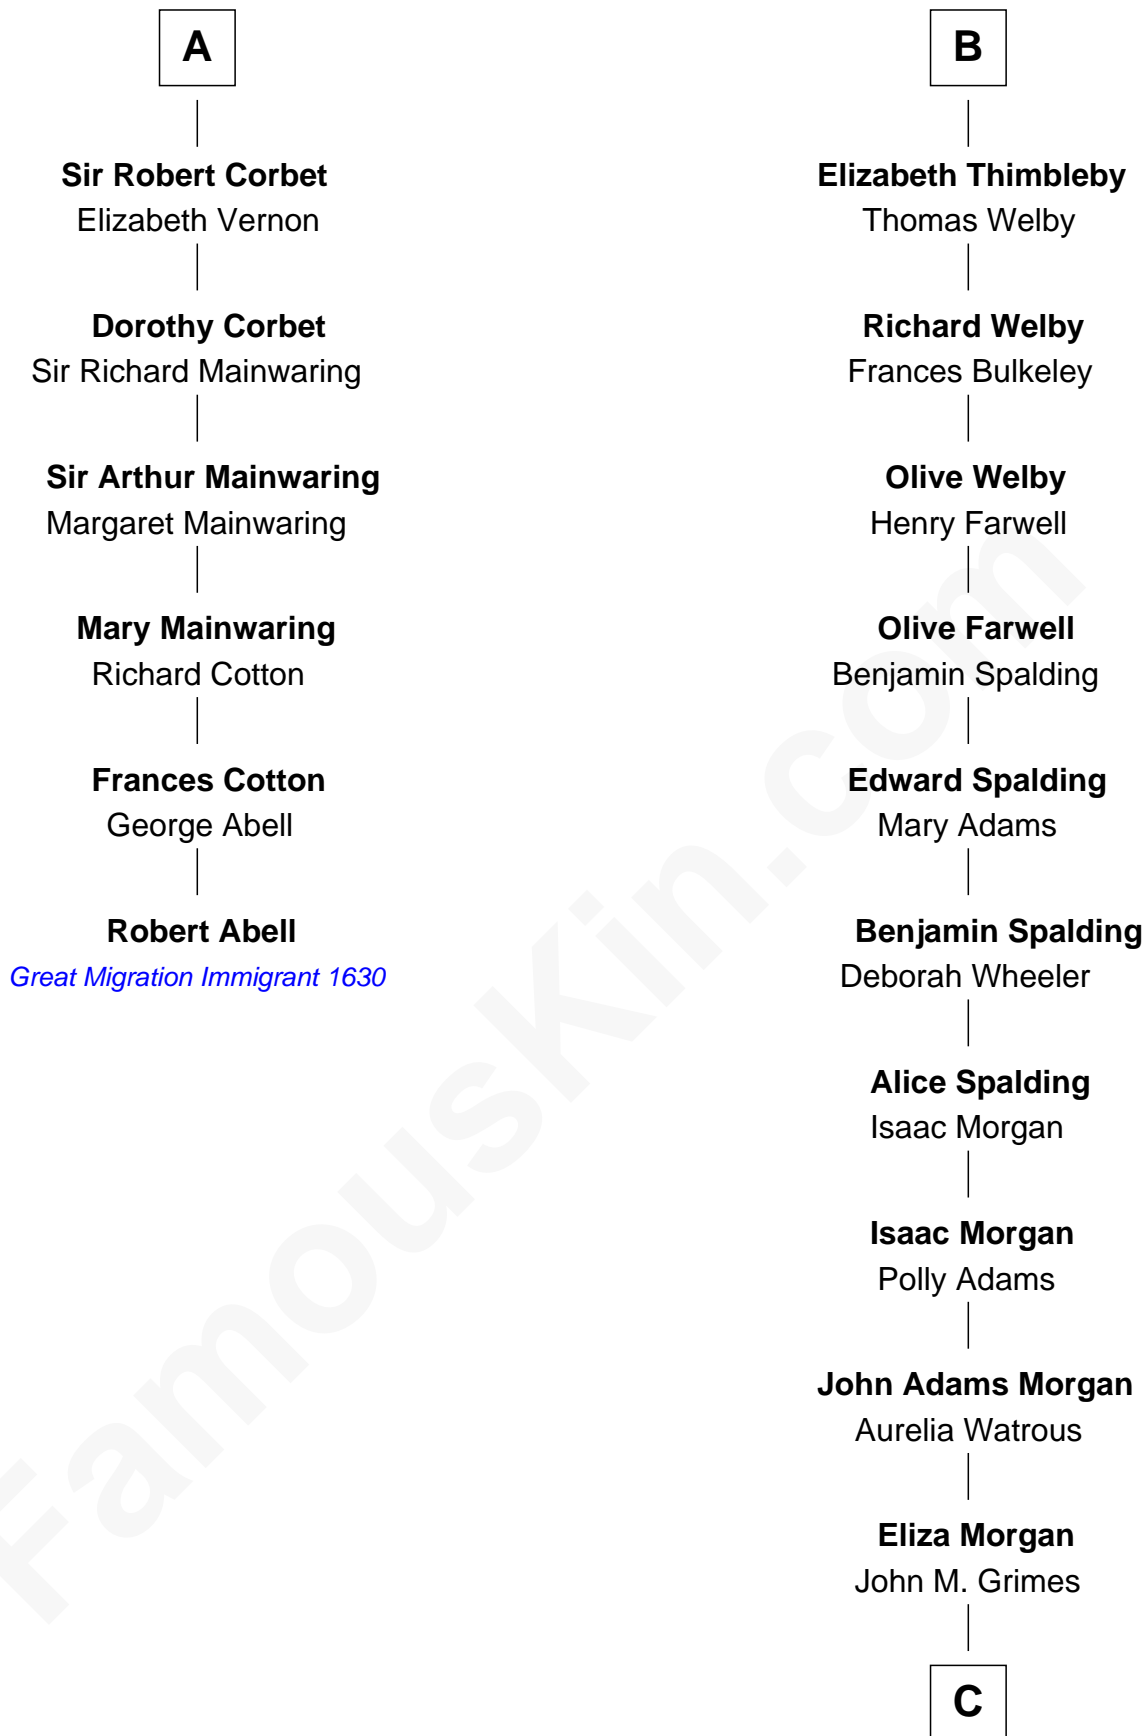

FamousKin.com

Relationship Chart of

Robert Abell

(c1605 - 1663) Great Migration Immigrant 1630

12th cousin 9 times removed of

Linda Hamilton

TV and Movie Actress

C

Aurelia Morgan Grimes

Stephen P. Holt

Taylor Holt

Frances Kyle

Dr. Richard Huckstep Holt

Mildred Alberta Derby

Barbara Kyle Holt

Dr. Carroll Stanford Hamilton