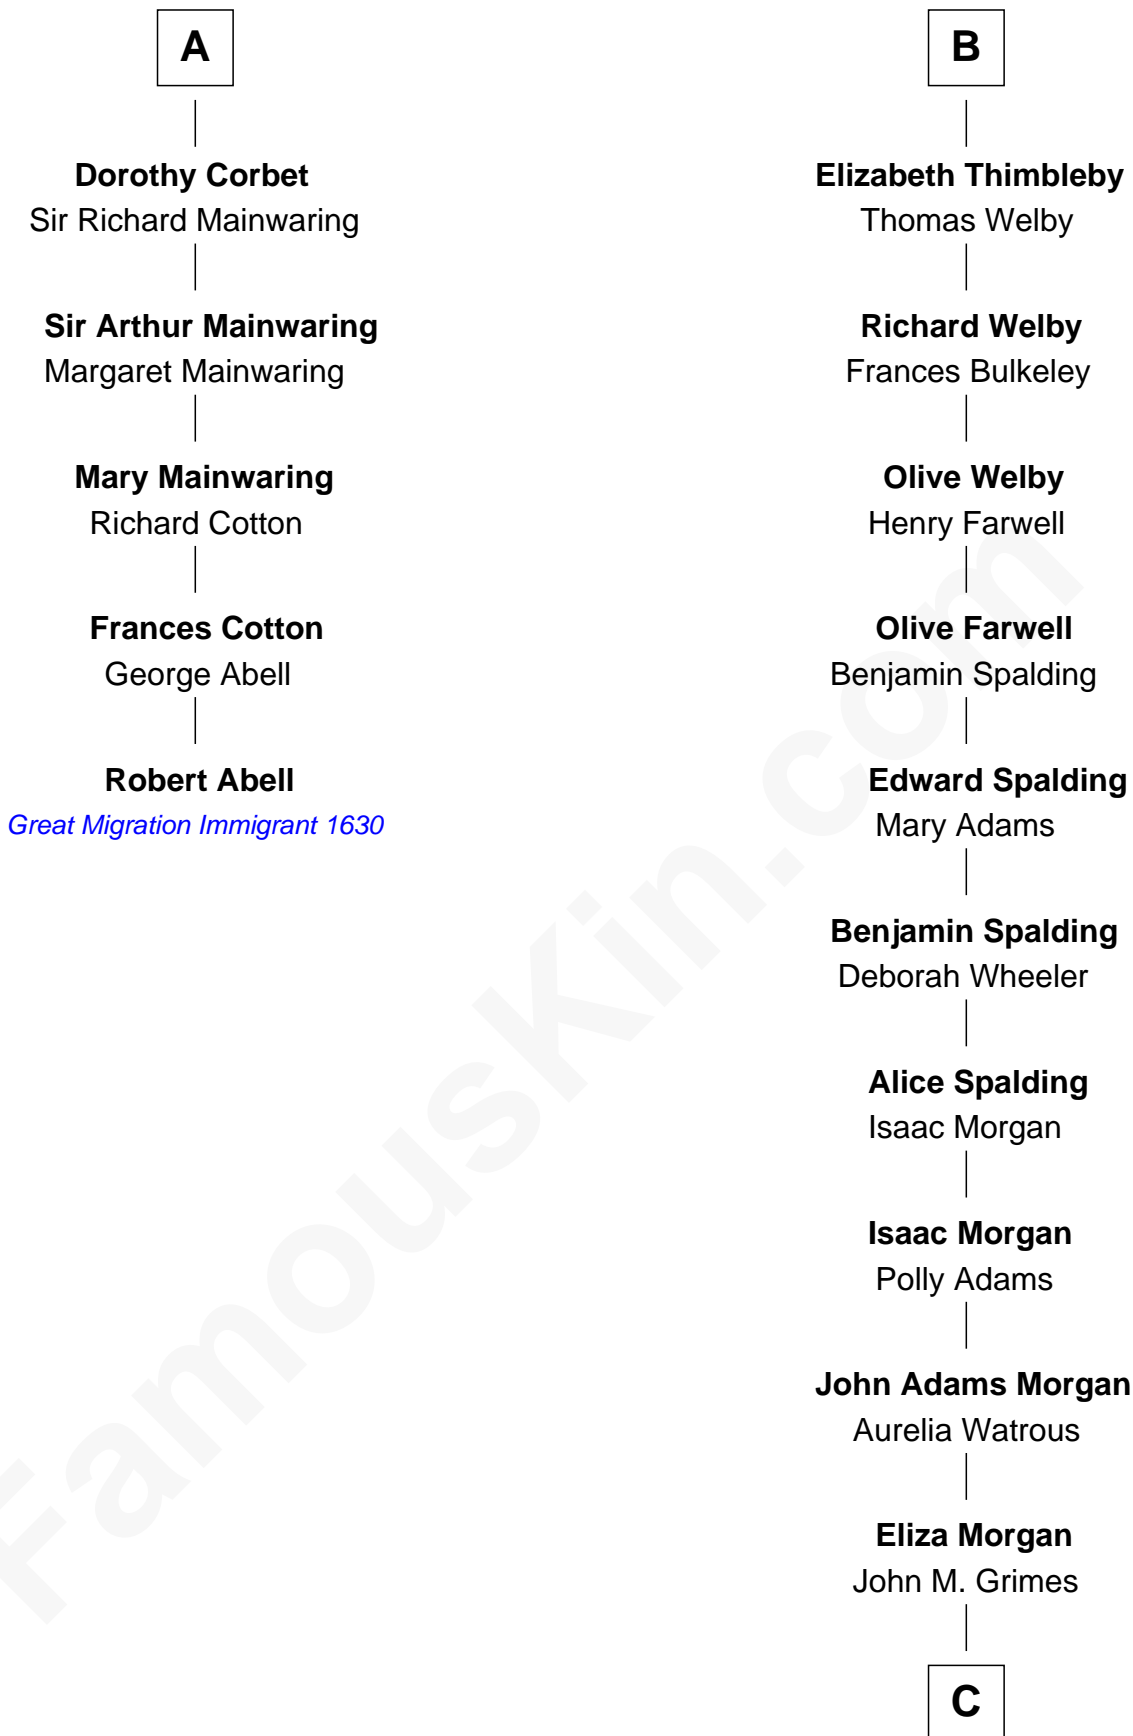

# FamousKin.com Relationship Chart of

**Robert Abell**

(c1605 - 1663) Great Migration Immigrant 1630

11th cousin 10 times removed of

**Linda Hamilton**

TV and Movie Actress

**C**

**Aurelia Morgan Grimes**

Stephen P. Holt

**Taylor Holt**

Frances Kyle

**Dr. Richard Huckstep Holt**

Mildred Alberta Derby

**Barbara Kyle Holt**

Dr. Carroll Stanford Hamilton

**Linda Hamilton**