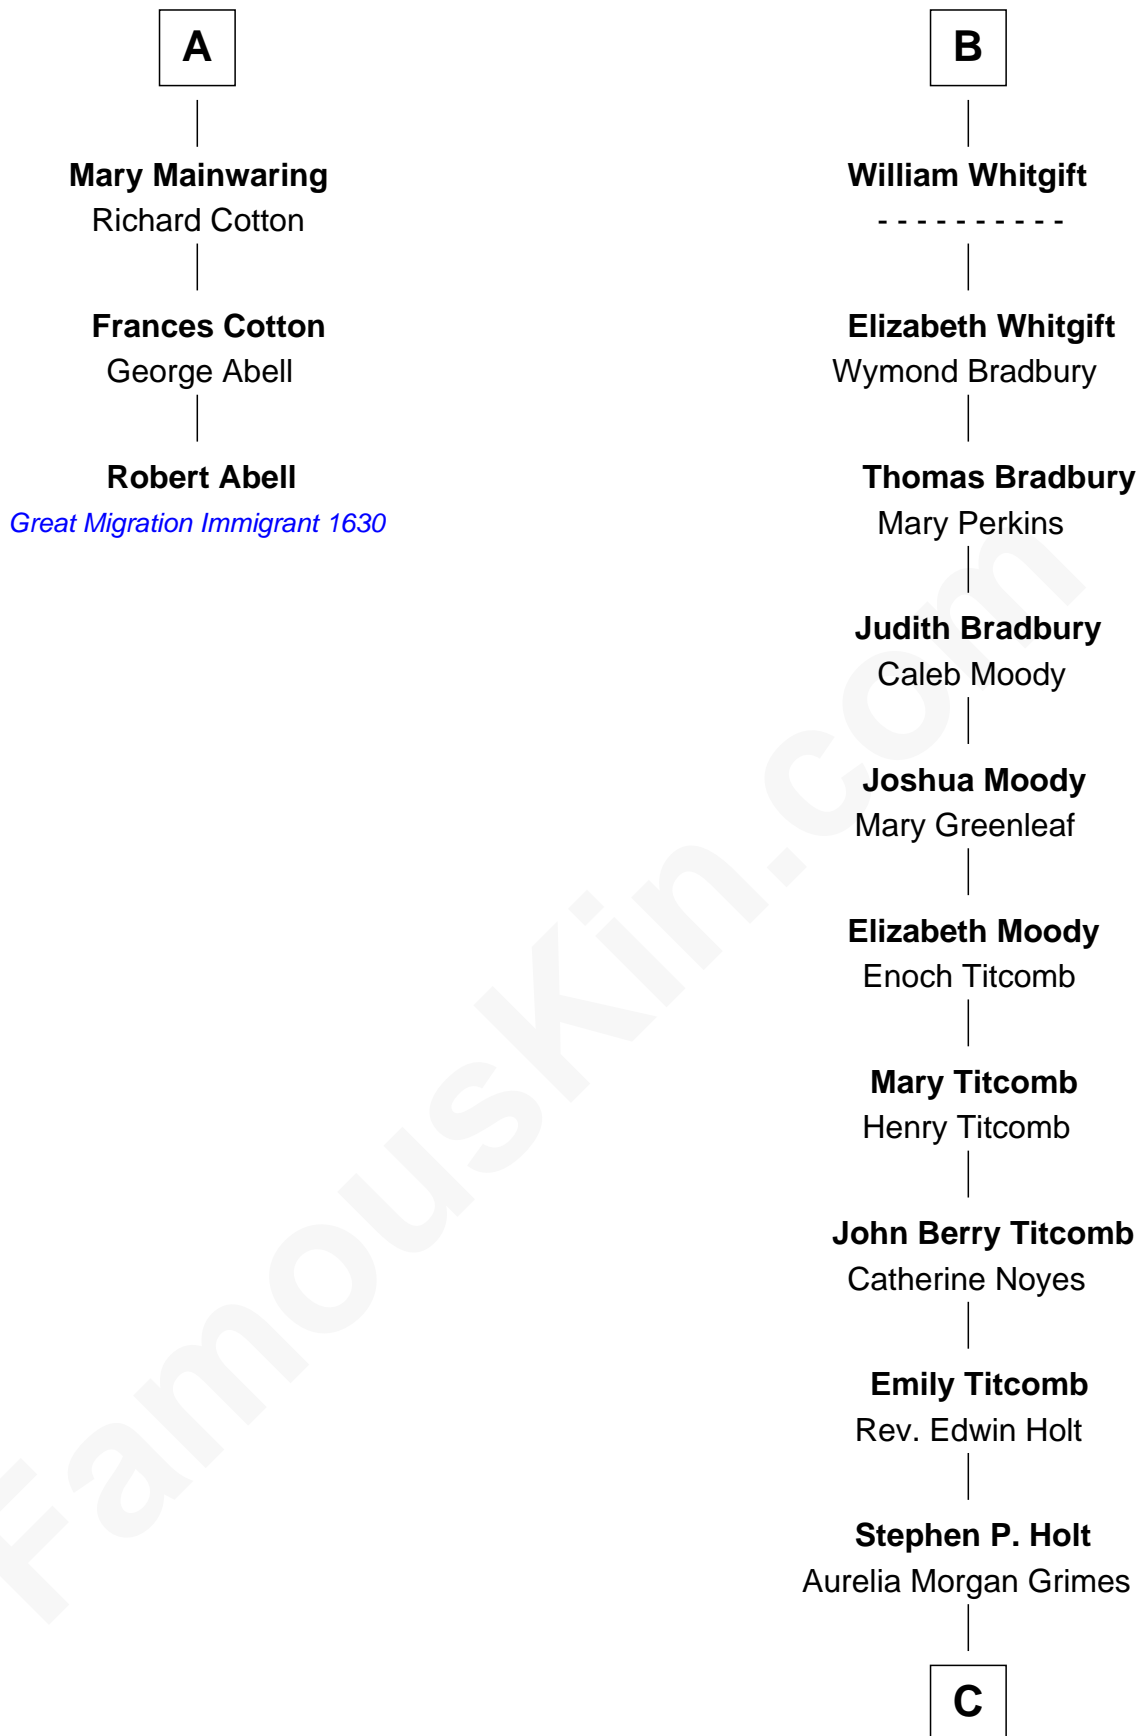

FamousKin.com Relationship Chart of

Robert Abell

(c1605 - 1663) *Great Migration Immigrant 1630*

9th cousin 11 times removed of

Linda Hamilton

TV and Movie Actress

John de Welles

Maud de Roos

C

Taylor Holt
Frances Kyle

Dr. Richard Huckstep Holt
Mildred Alberta Derby

Barbara Kyle Holt
Dr. Carroll Stanford Hamilton

Linda Hamilton
TV and Movie Actress