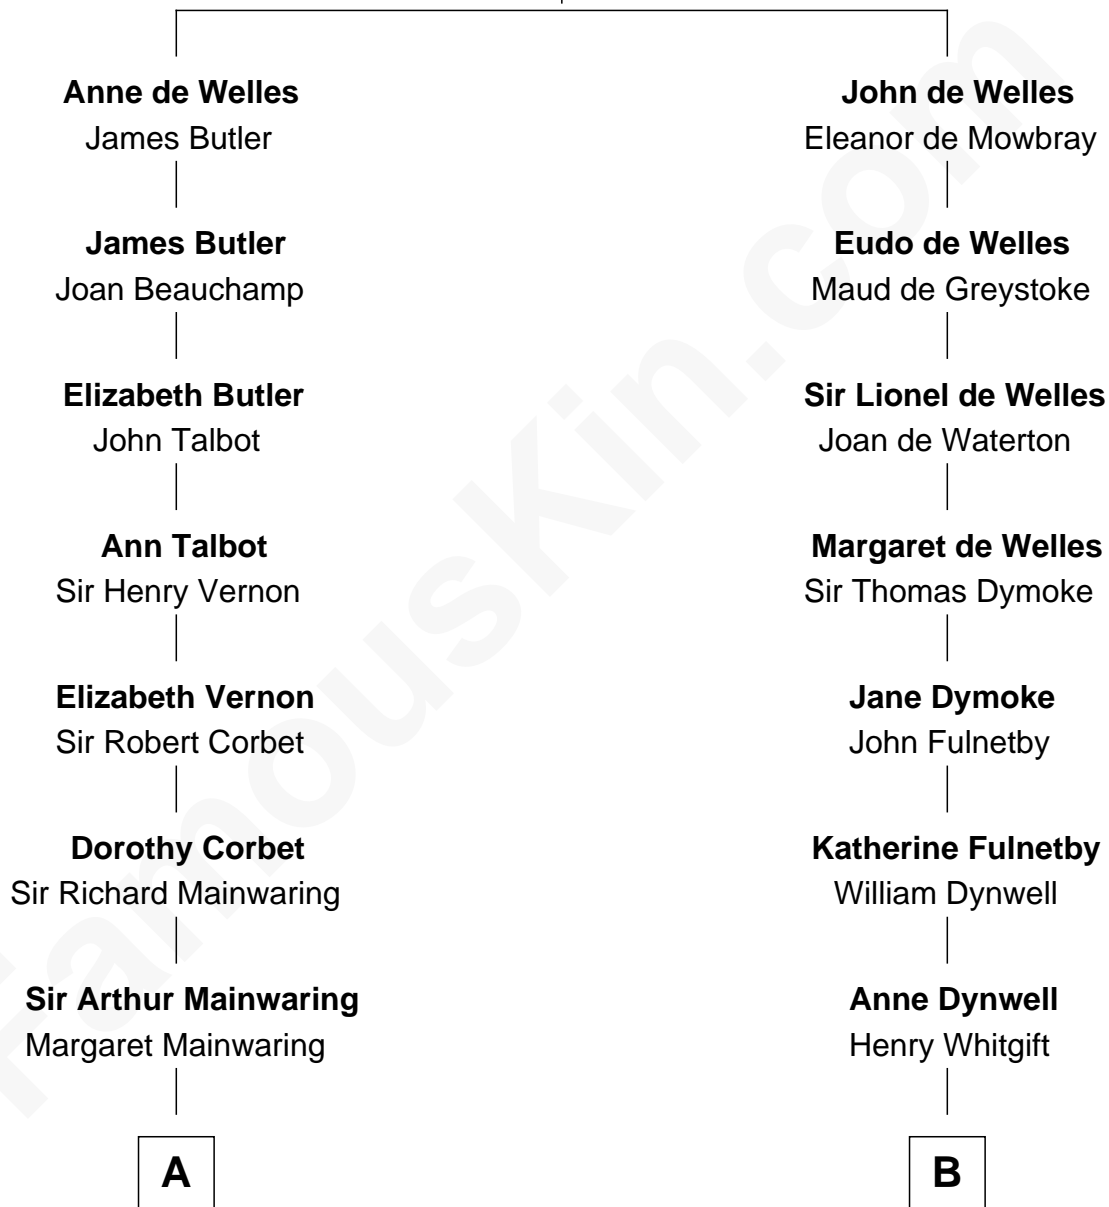

FamousKin.com Relationship Chart of

Robert Abell

(c1605 - 1663) *Great Migration Immigrant 1630*

9th cousin 11 times removed of

Linda Hamilton

TV and Movie Actress

John de Welles

Maud de Roos

C

Taylor Holt
Frances Kyle

Dr. Richard Huckstep Holt
Mildred Alberta Derby

Barbara Kyle Holt
Dr. Carroll Stanford Hamilton

Linda Hamilton
TV and Movie Actress