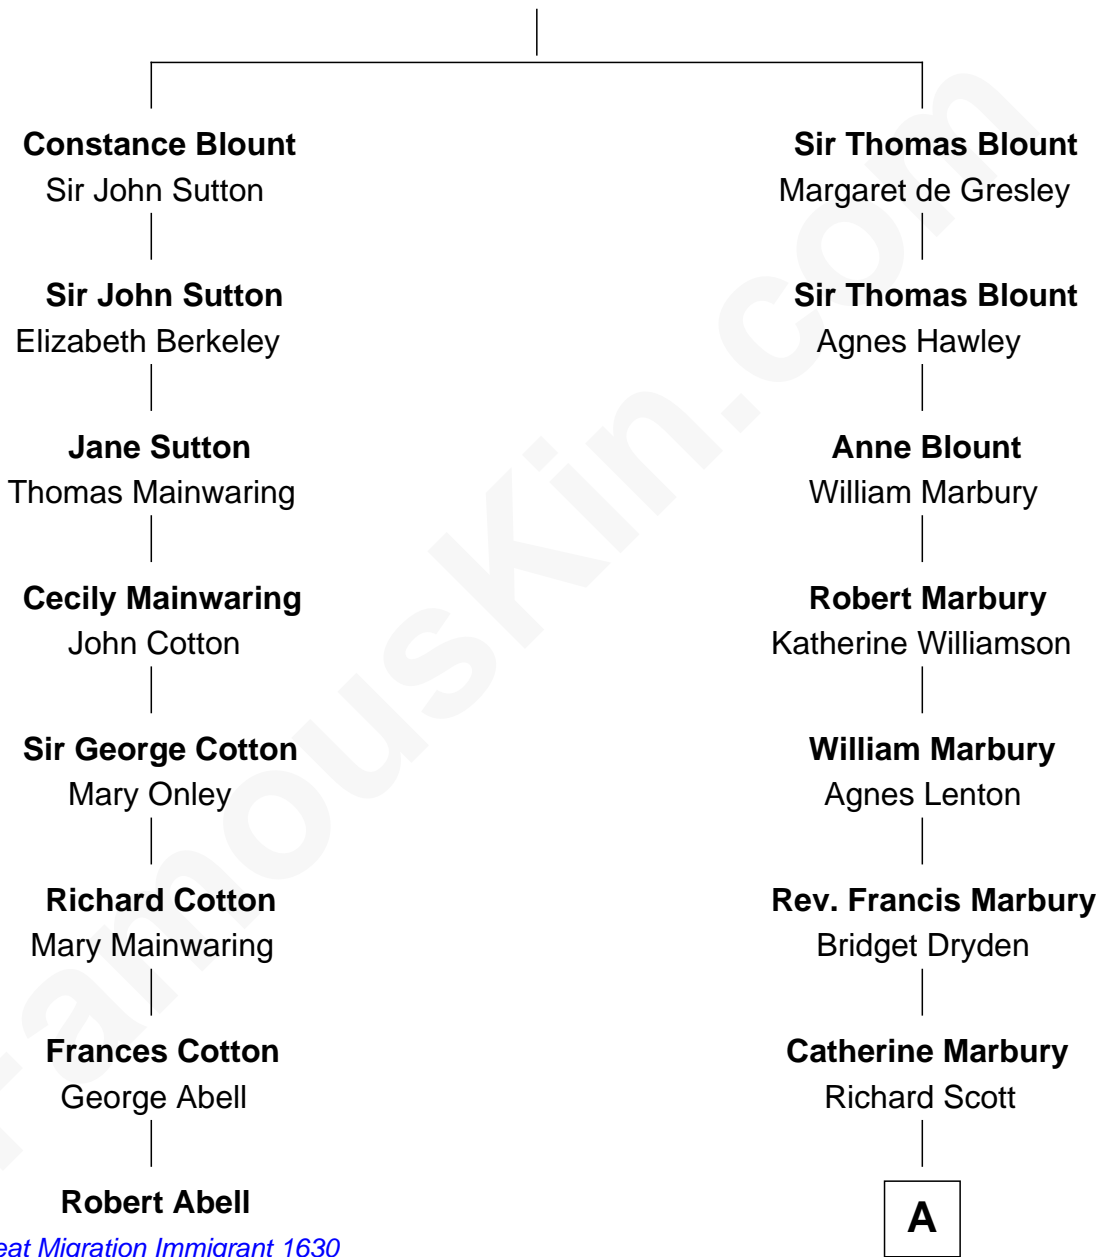

FamousKin.com Relationship Chart of

Robert Abell

(c1605 - 1663) *Great Migration Immigrant 1630*

7th cousin 9 times removed of

Amelia Earhart

Aviation Pioneer

Sir Walter Blount

Sancha de Ayala

A

John Scott

Rebecca - - - - -

Sylvanus Scott

Joanna Jenckes

Catherine Scott

Nathaniel Jenckes

Martha Jenckes