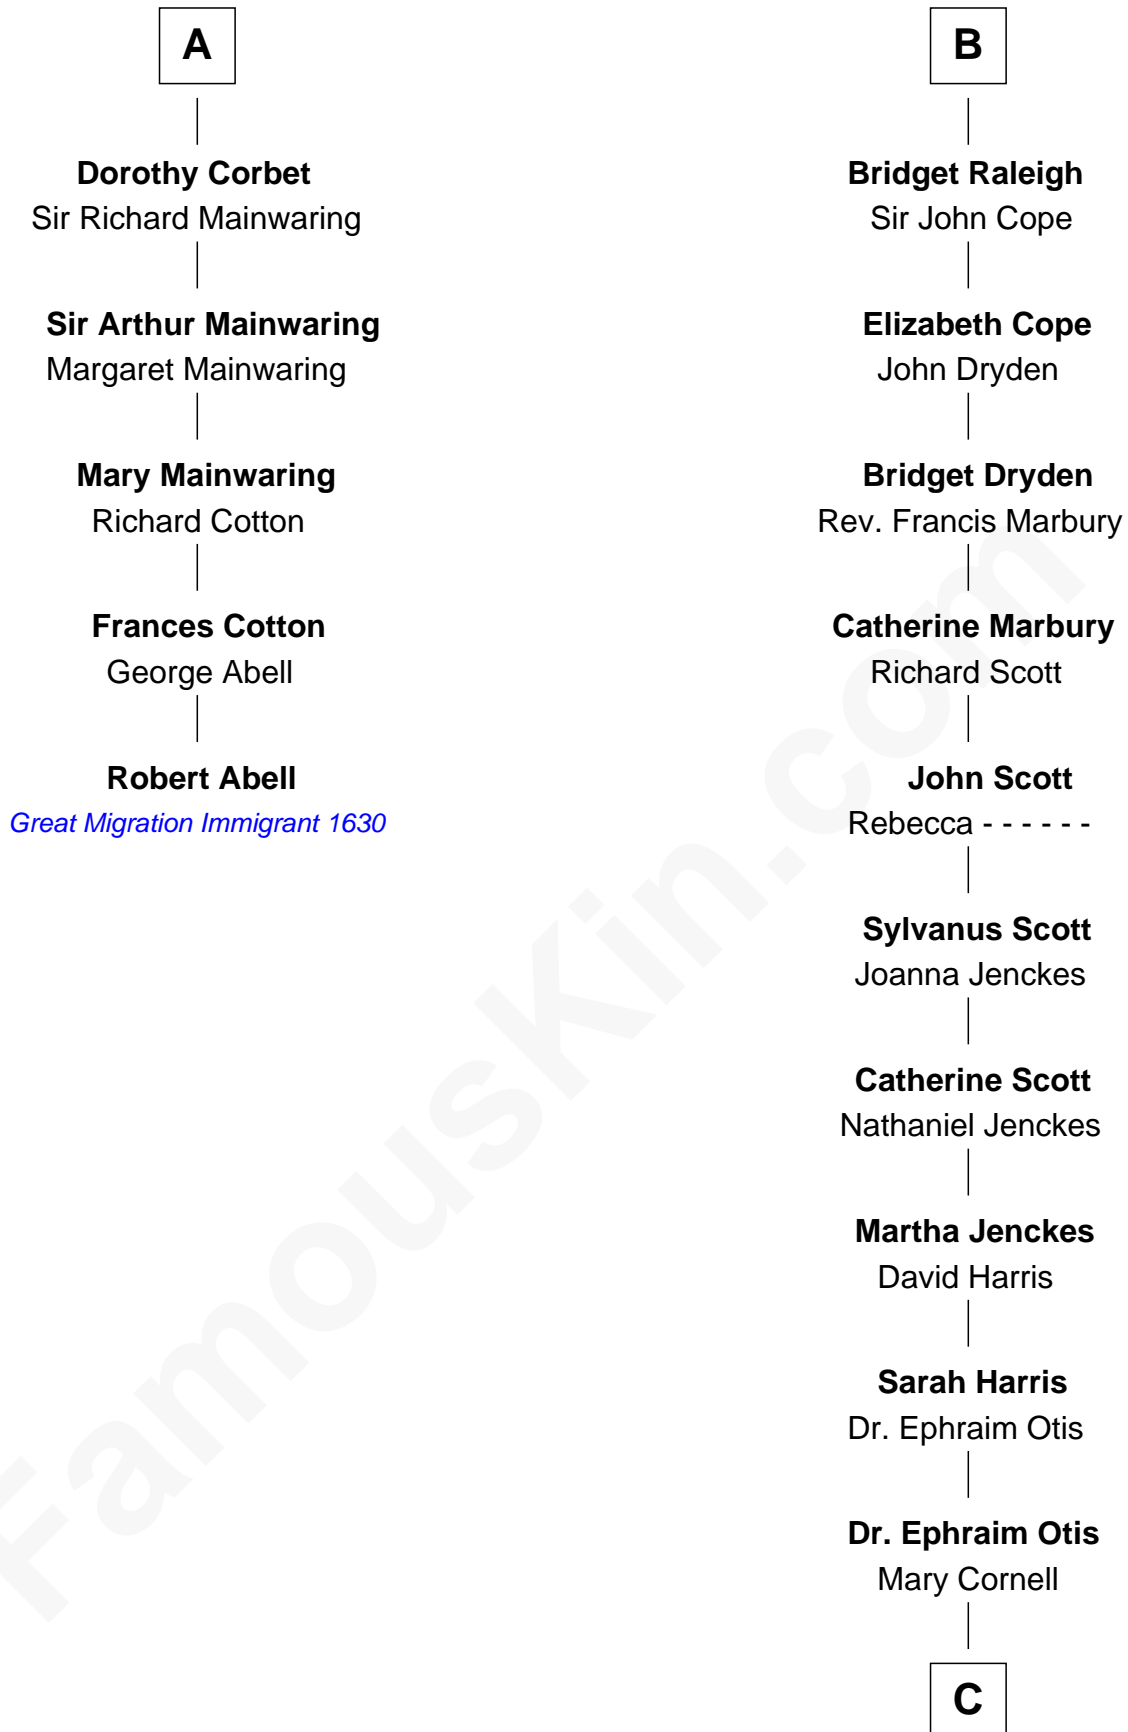

FamousKin.com Relationship Chart of

Robert Abell

(c1605 - 1663) Great Migration Immigrant 1630

11th cousin 9 times removed of

Amelia Earhart

Aviation Pioneer

Edmund Fitzalan

Alice de Warenne

C

Isaac Otis

Caroline Abigail Curtis

Alfred Gideon Otis

Amelia Josephine Harres

Amelia Otis

Edwin Stanton Earhart

Amelia Earhart